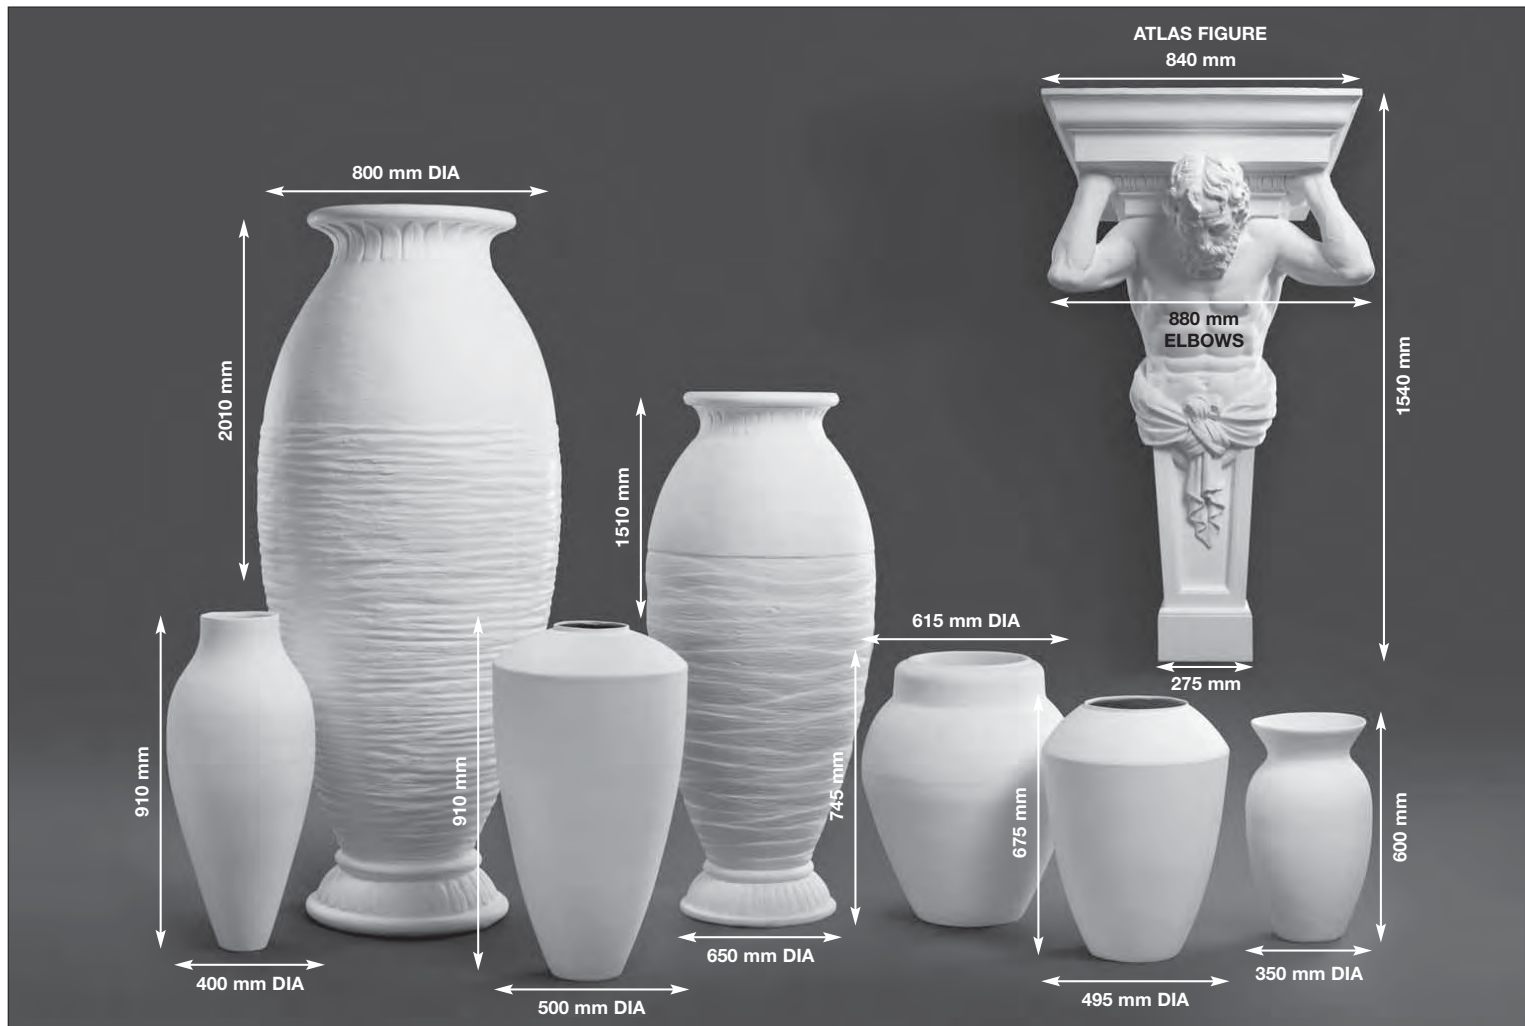

Vases • Amphora • Atlas Figure

AMPHORA F GRP

VASE A GRP

AMPHORA G GRP

VASE B GRP

VASE C GRP

VASE D GRP

VASE E GRP

Standard designs made in G.R.P. (glassfibre) or P.E. (rotationally moulded polyethylene)