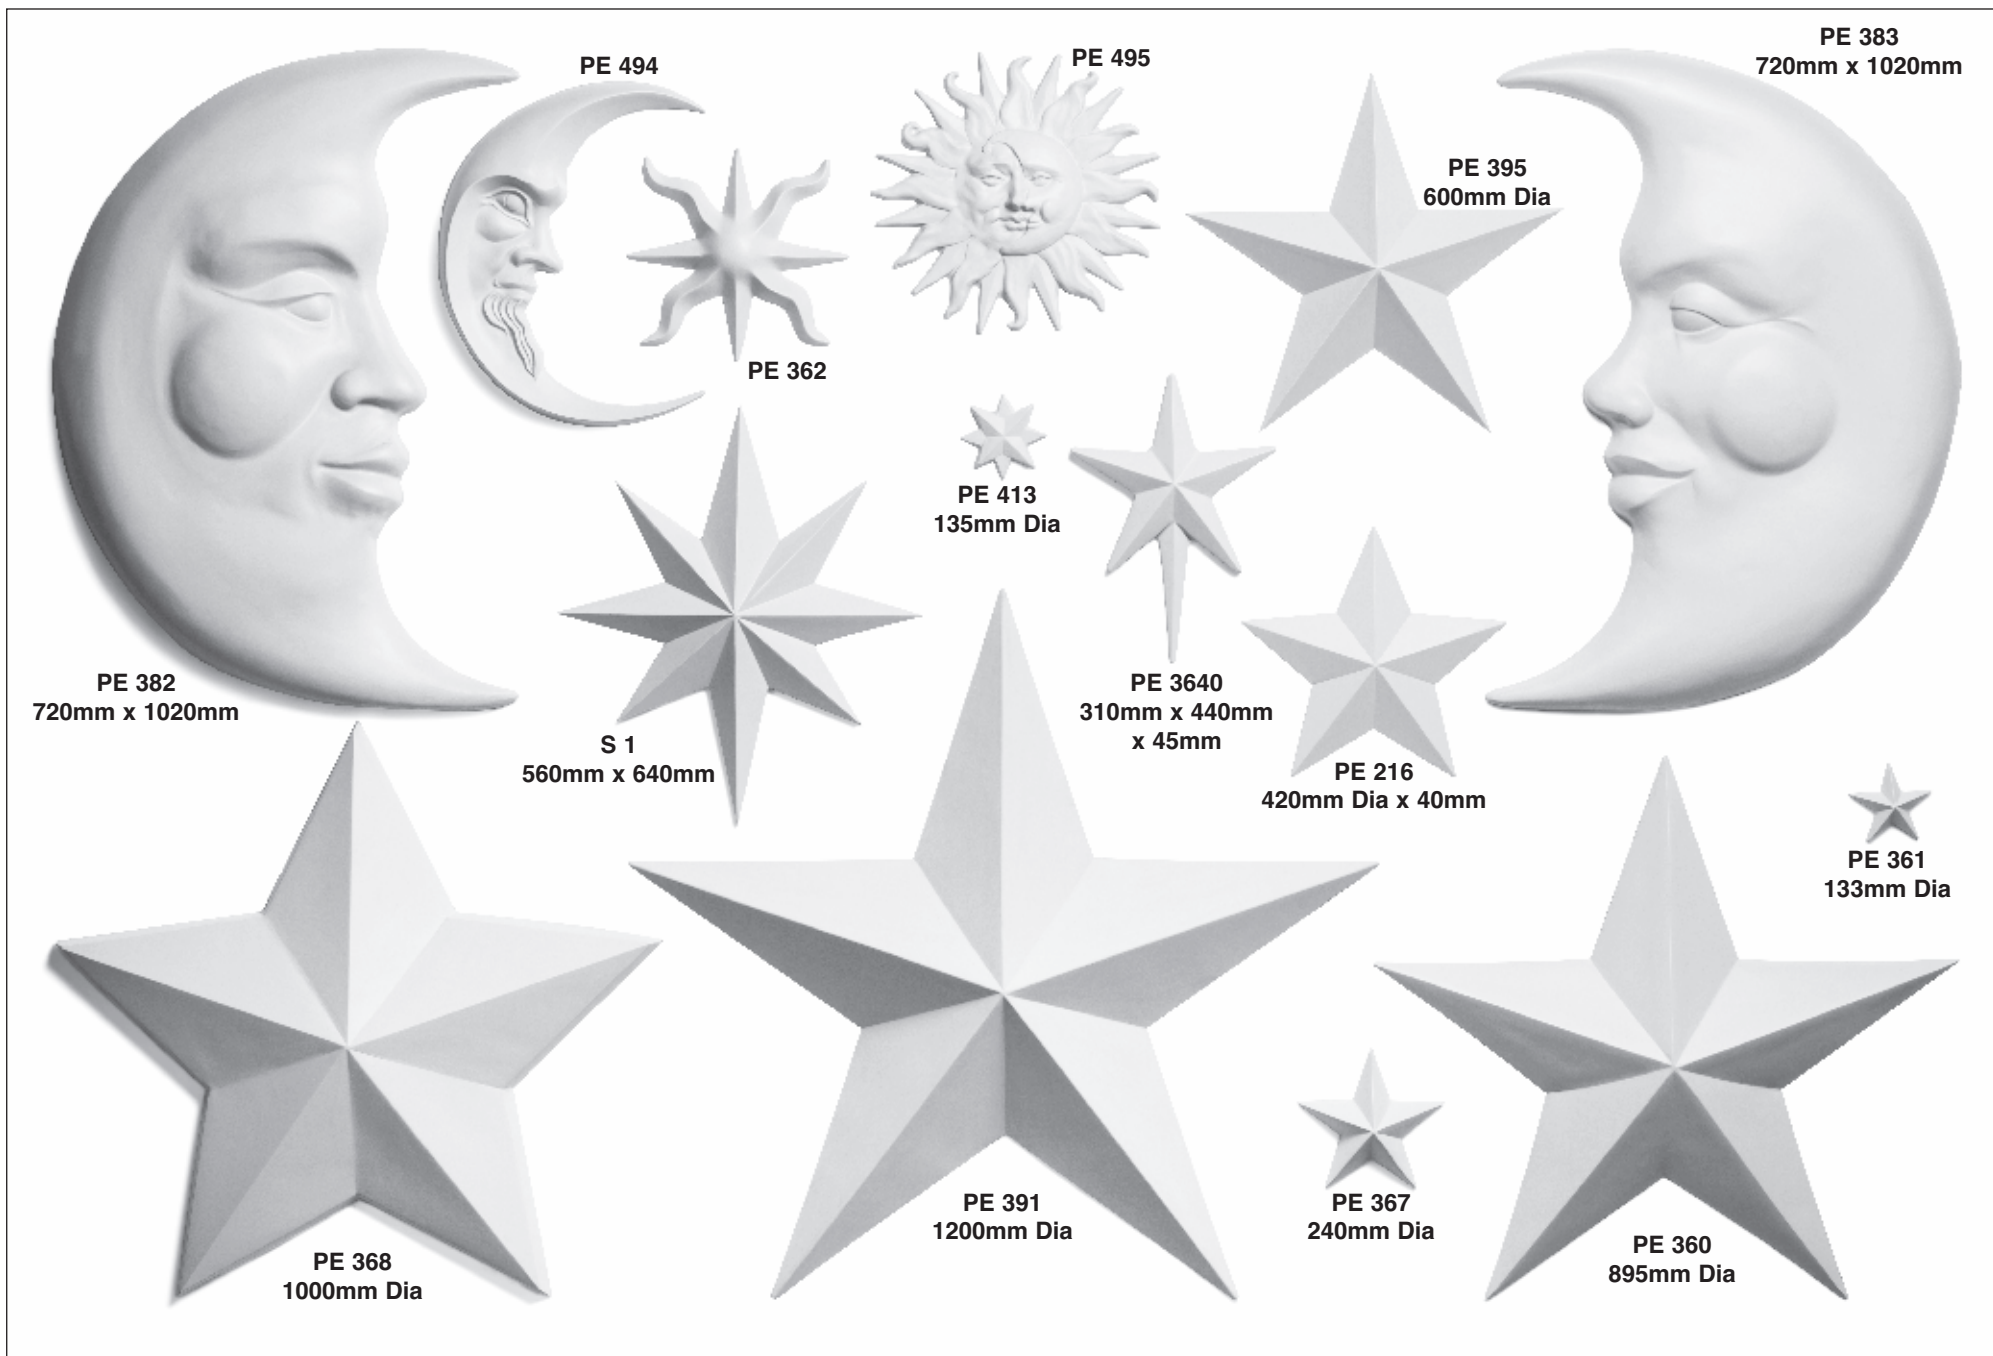

Standard designs made in vac formed plastic 0.5mm or 1mm P.V.C., 1.5mm A.B.S. or G.R.P. (glassfibre) For sizes refer to price list.

Sun • Moon • Stars

Standard designs made in vac formed plastic 0.5mm P.V.C., 1.5mm A.B.S. or G.R.P. (glassfibre) For sizes refer to price list.

Standard designs made in vac formed plastic 0.5mm P.V.C., 1.5mm A.B.S. or G.R.P. (glassfibre) For sizes refer to price list.