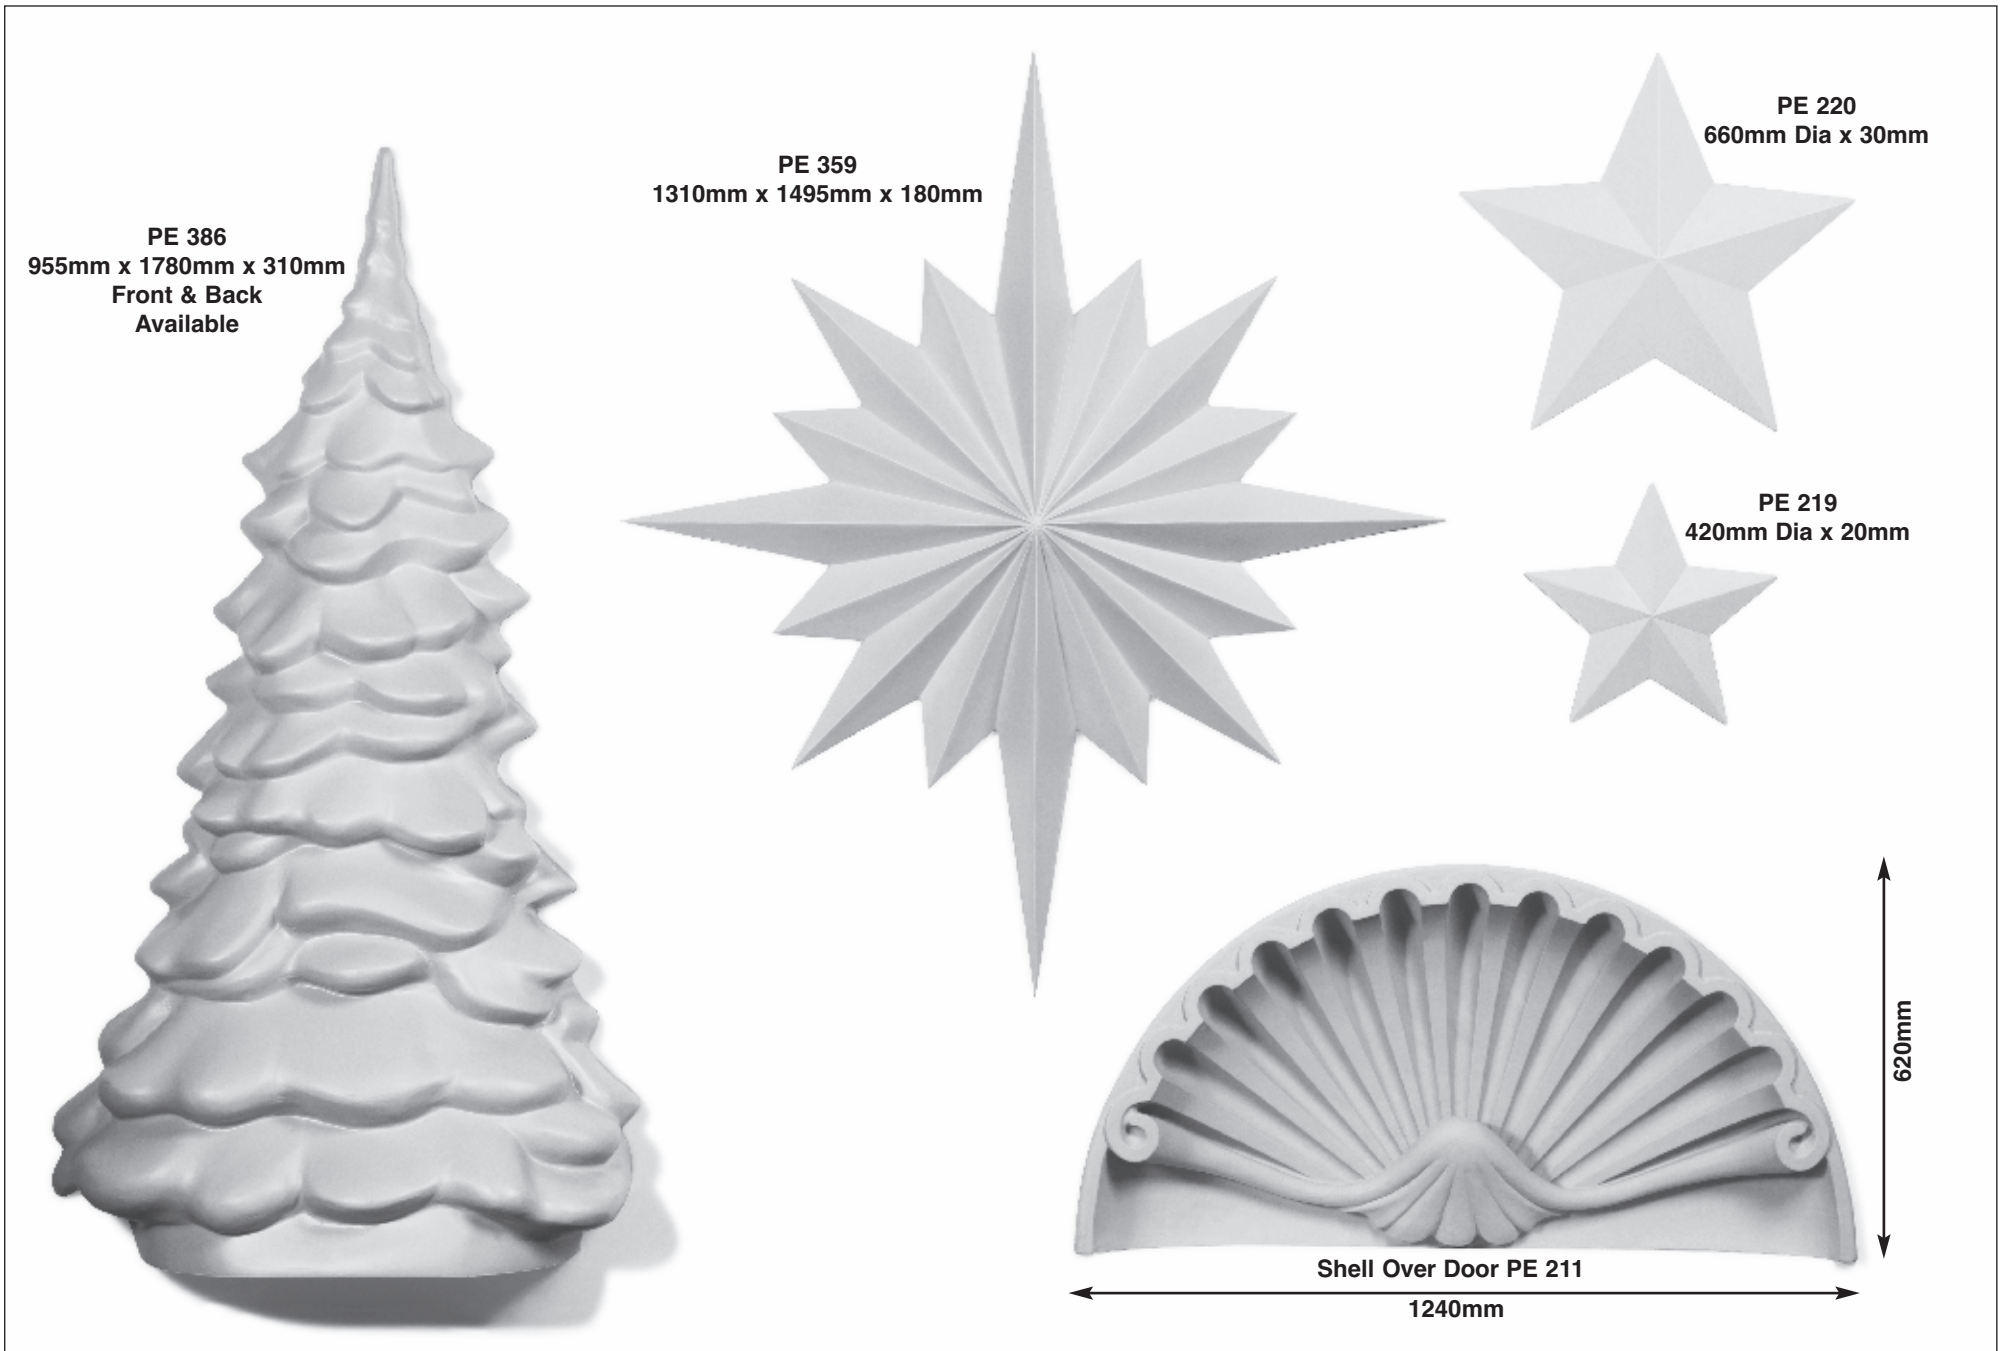

Standard designs made in vac formed plastic 0.5mm or 1mm P.V.C., 1.5mm A.B.S. or G.R.P. (glassfibre) For sizes refer to price list.

Sun • Moon • Stars

Standard designs made in vac formed plastic 0.5mm P.V.C., 1.5mm A.B.S. or G.R.P. (glassfibre) For sizes refer to price list.

Standard designs made in vac formed plastic 0.5mm P.V.C., 1.5mm A.B.S. or G.R.P. (glassfibre) For sizes refer to price list.