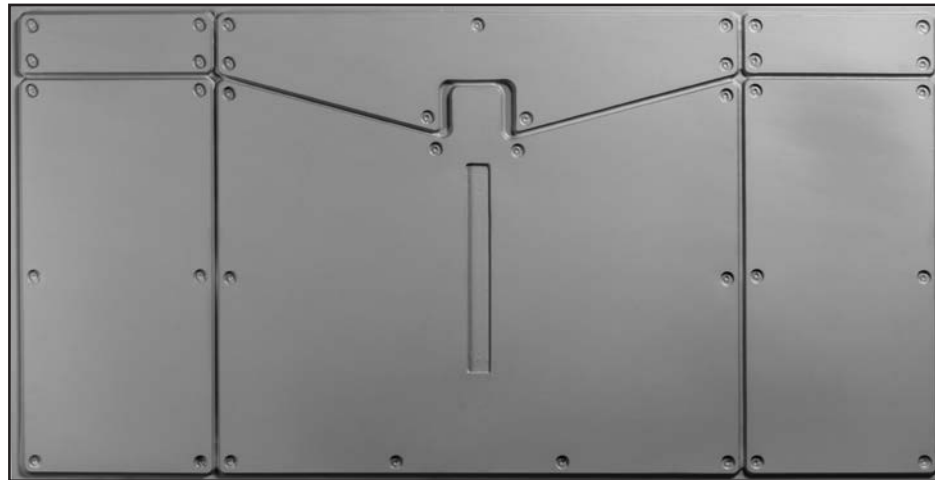

Space Ship • Classical Panels

Standard designs made in vac formed plastic 0.5mm P.V.C., 1.5mm A.B.S. or G.R.P. (glassfibre) For extra sizes refer to price list.

PE 200
Space station panel
Panel size: 2270mm x 1140mm x 18mm

PE 198
Space station panel
Panel size: 2385mm x 1185mm x 20mm

PE 199
Space station panel
Panel size: 2385mm x 1185mm x 20mm

PE 197
Space station panel
Panel size: 2385mm x 1185mm x 30mm

Standard designs made in vac formed plastic 0.5mm P.V.C., 1.5mm A.B.S. or G.R.P. (glassfibre)
High Strength Plaster backed with hessian scrim for use in pubs and themed areas also available

Space FX • Battleship Doors

PD 139 Submarine Door
830mm x 1890mm x 30mm

PD 140 Battleship Door
830mm x 1900mm x 85mm

PD 141 Space Panel
1990mm x 500mm x 35mm

PD 136 Space Panel
1990mm x 1000mm x 50mm

Standard designs made in vac formed plastic 0.5mm P.V.C., 1.5mm A.B.S. or G.R.P. (glassfibre)