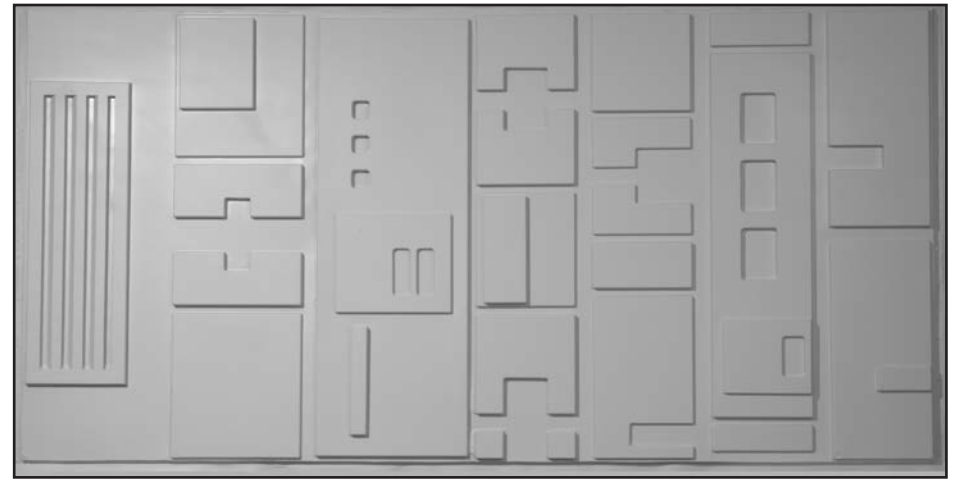

Space Ship • Classical Panels

Standard designs made in vac formed plastic 0.5mm P.V.C., 1.5mm A.B.S. or G.R.P. (glassfibre) For extra sizes refer to price list.

PE 200
Space station panel
Panel size: 2270mm x 1140mm x 18mm

PE 198
Space station panel
Panel size: 2385mm x 1185mm x 20mm

PE 199
Space station panel
Panel size: 2385mm x 1185mm x 20mm

PE 197
Space station panel
Panel size: 2385mm x 1185mm x 30mm

Standard designs made in vac formed plastic 0.5mm P.V.C., 1.5mm A.B.S. or G.R.P. (glassfibre)
High Strength Plaster backed with hessian scrim for use in pubs and themed areas also available

Space FX • Battleship Doors

PD 139 Submarine Door
830mm x 1890mm x 30mm

PD 140 Battleship Door
830mm x 1900mm x 85mm

PD 141 Space Panel
1990mm x 500mm x 35mm

PD 136 Space Panel
1990mm x 1000mm x 50mm

Standard designs made in vac formed plastic 0.5mm P.V.C., 1.5mm A.B.S. or G.R.P. (glassfibre)