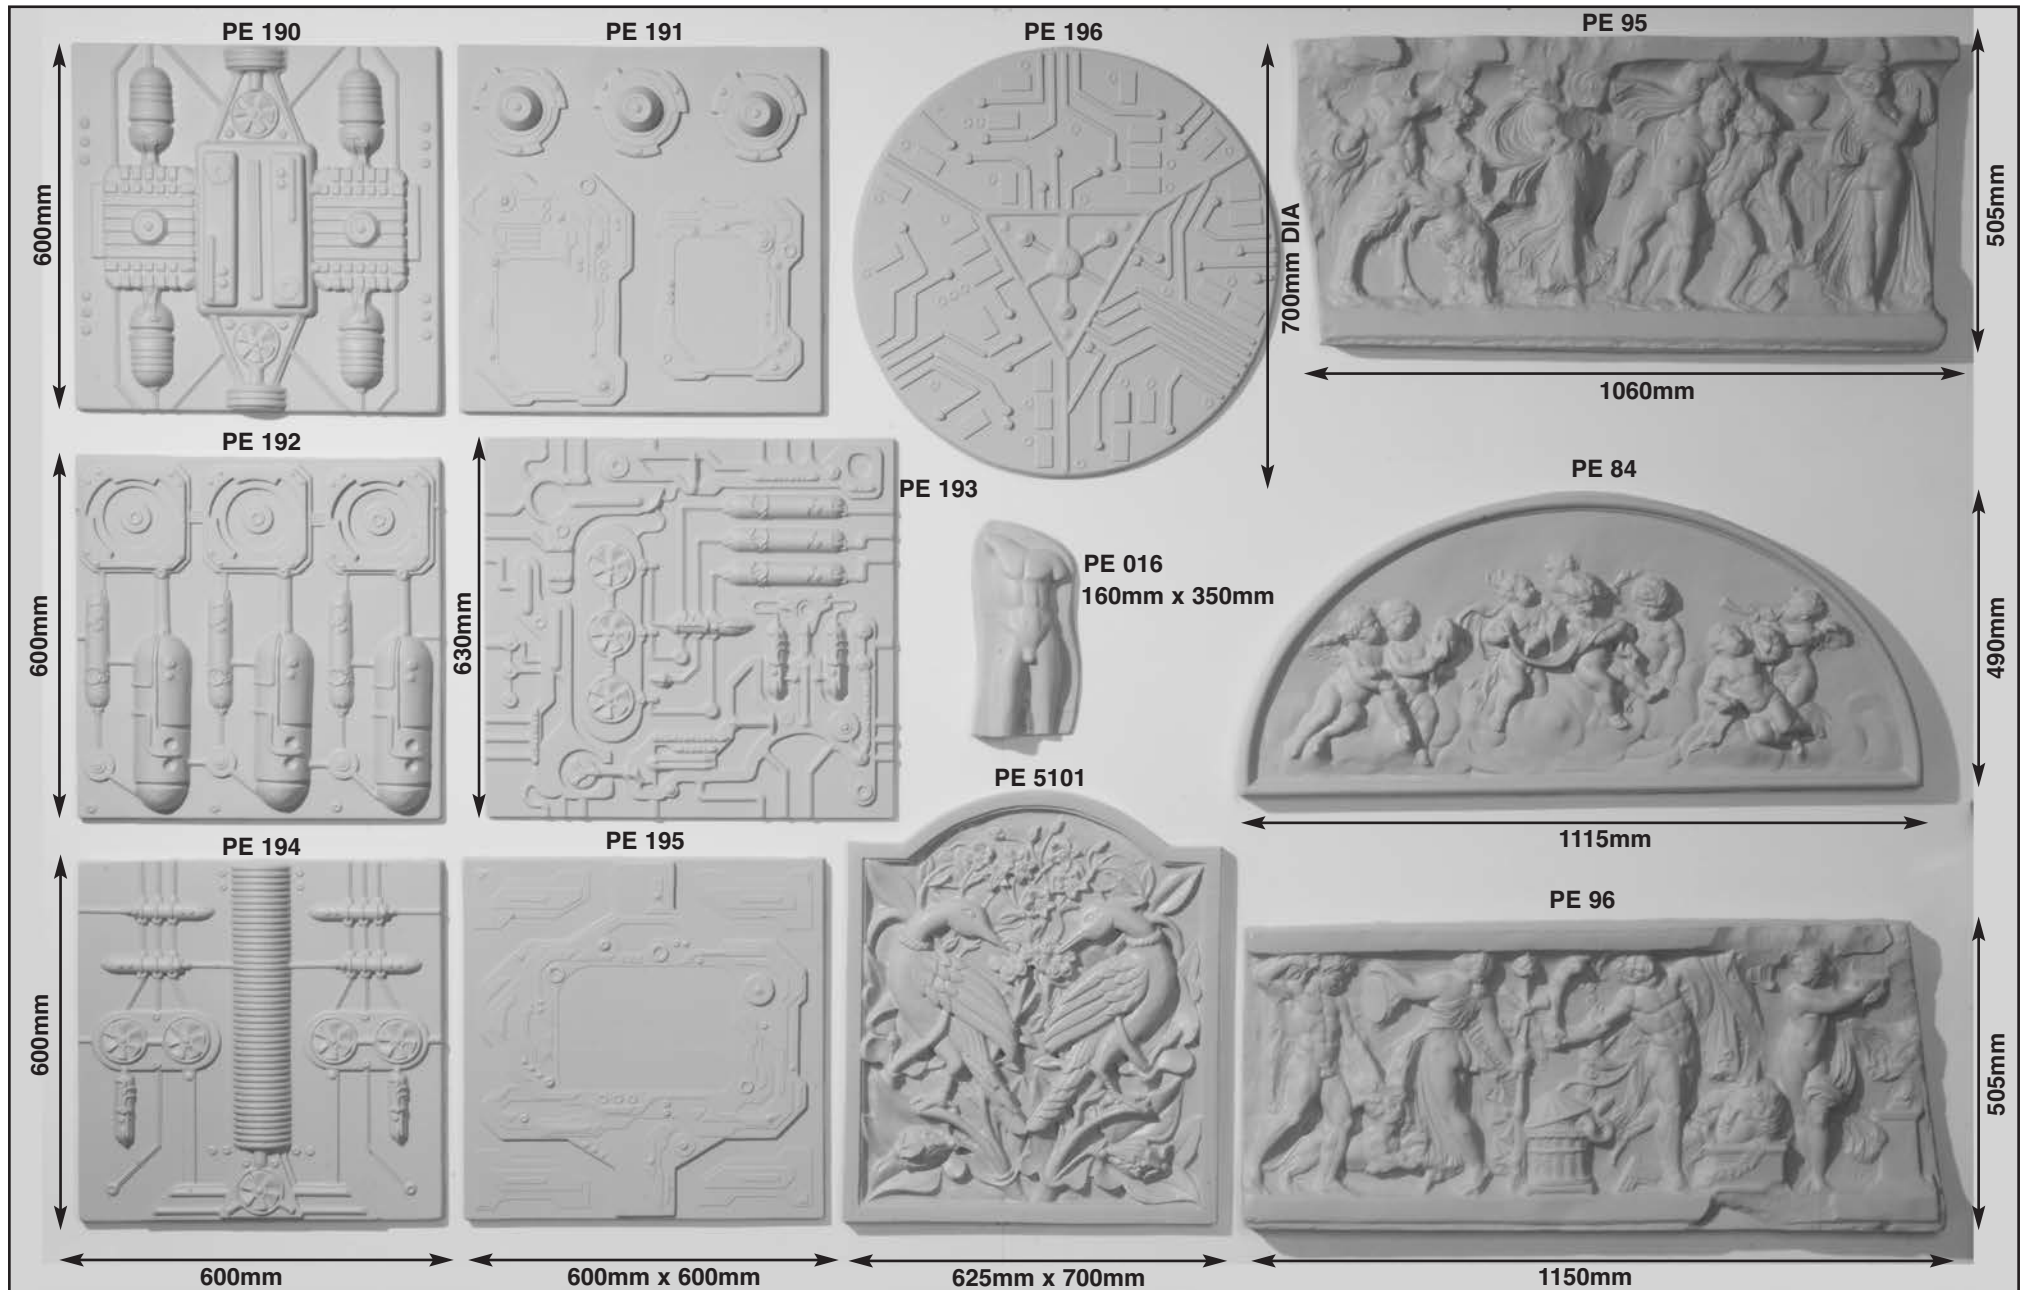

Space Ship • Classical Panels

Standard designs made in vac formed plastic 0.5mm P.V.C., 1.5mm A.B.S. or G.R.P. (glassfibre) For extra sizes refer to price list.

PE 200
Space station panel
Panel size: 2270mm x 1140mm x 18mm

PE 198
Space station panel
Panel size: 2385mm x 1185mm x 20mm

PE 199
Space station panel
Panel size: 2385mm x 1185mm x 20mm

PE 197
Space station panel
Panel size: 2385mm x 1185mm x 30mm

Standard designs made in vac formed plastic 0.5mm P.V.C., 1.5mm A.B.S. or G.R.P. (glassfibre)
High Strength Plaster backed with hessian scrim for use in pubs and themed areas also available

Space FX • Battleship Doors

PD 139 Submarine Door
830mm x 1890mm x 30mm

PD 140 Battleship Door
830mm x 1900mm x 85mm

PD 141 Space Panel
1990mm x 500mm x 35mm

PD 136 Space Panel
1990mm x 1000mm x 50mm

Standard designs made in vac formed plastic 0.5mm P.V.C., 1.5mm A.B.S. or G.R.P. (glassfibre)