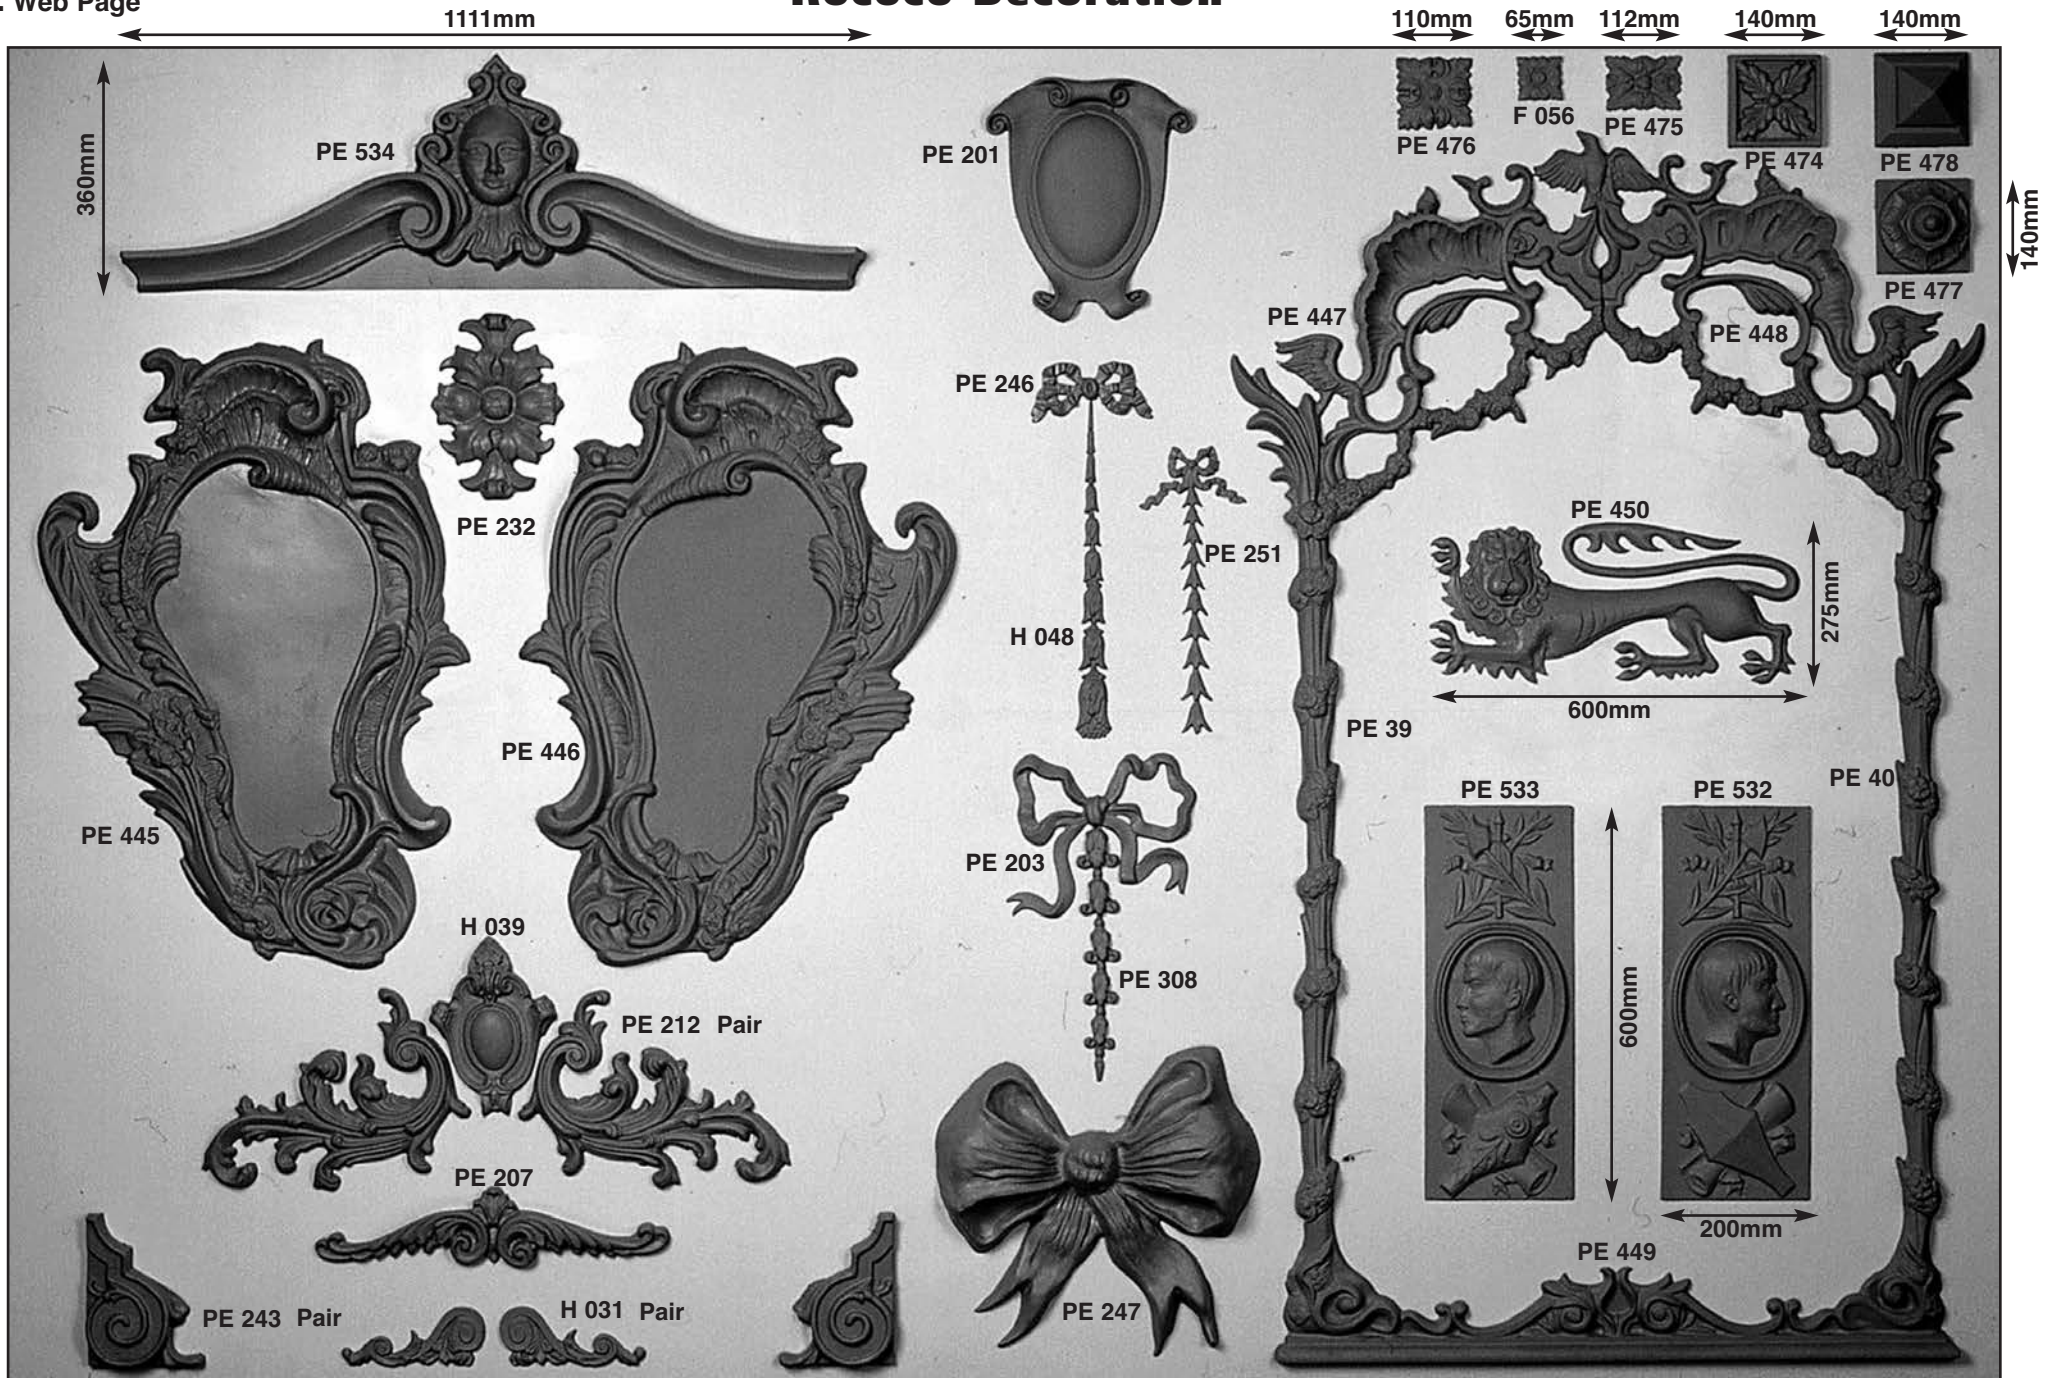

# Festoons and Large Scrolls

Standard designs made in vac formed plastic 0.5mm P.V.C., 1.5mm A.B.S. or G.R.P. (glassfibre) For sizes refer to price list.

Standard designs made in vac formed plastic 0.5mm P.V.C., 1.5mm A.B.S. or G.R.P. (glassfibre) For sizes refer to price list.

# Rococo Decoration

Complete frame comprises PE449 bottom, PE39, PE40 sides as many as you wish PE447, PE448 top left and right

Standard designs made in vac formed plastic 0.5mm P.V.C., 1.5mm A.B.S. or G.R.P. (glassfibre) For sizes refer to price list.

Standard designs made in vac formed plastic 0.5mm P.V.C., 1.5mm A.B.S. or G.R.P. (glassfibre) For sizes refer to price list.

# Scrolls

Standard designs made in vac formed plastic 0.5mm P.V.C., 1.5mm A.B.S. or G.R.P. (glassfibre) For sizes refer to price list.