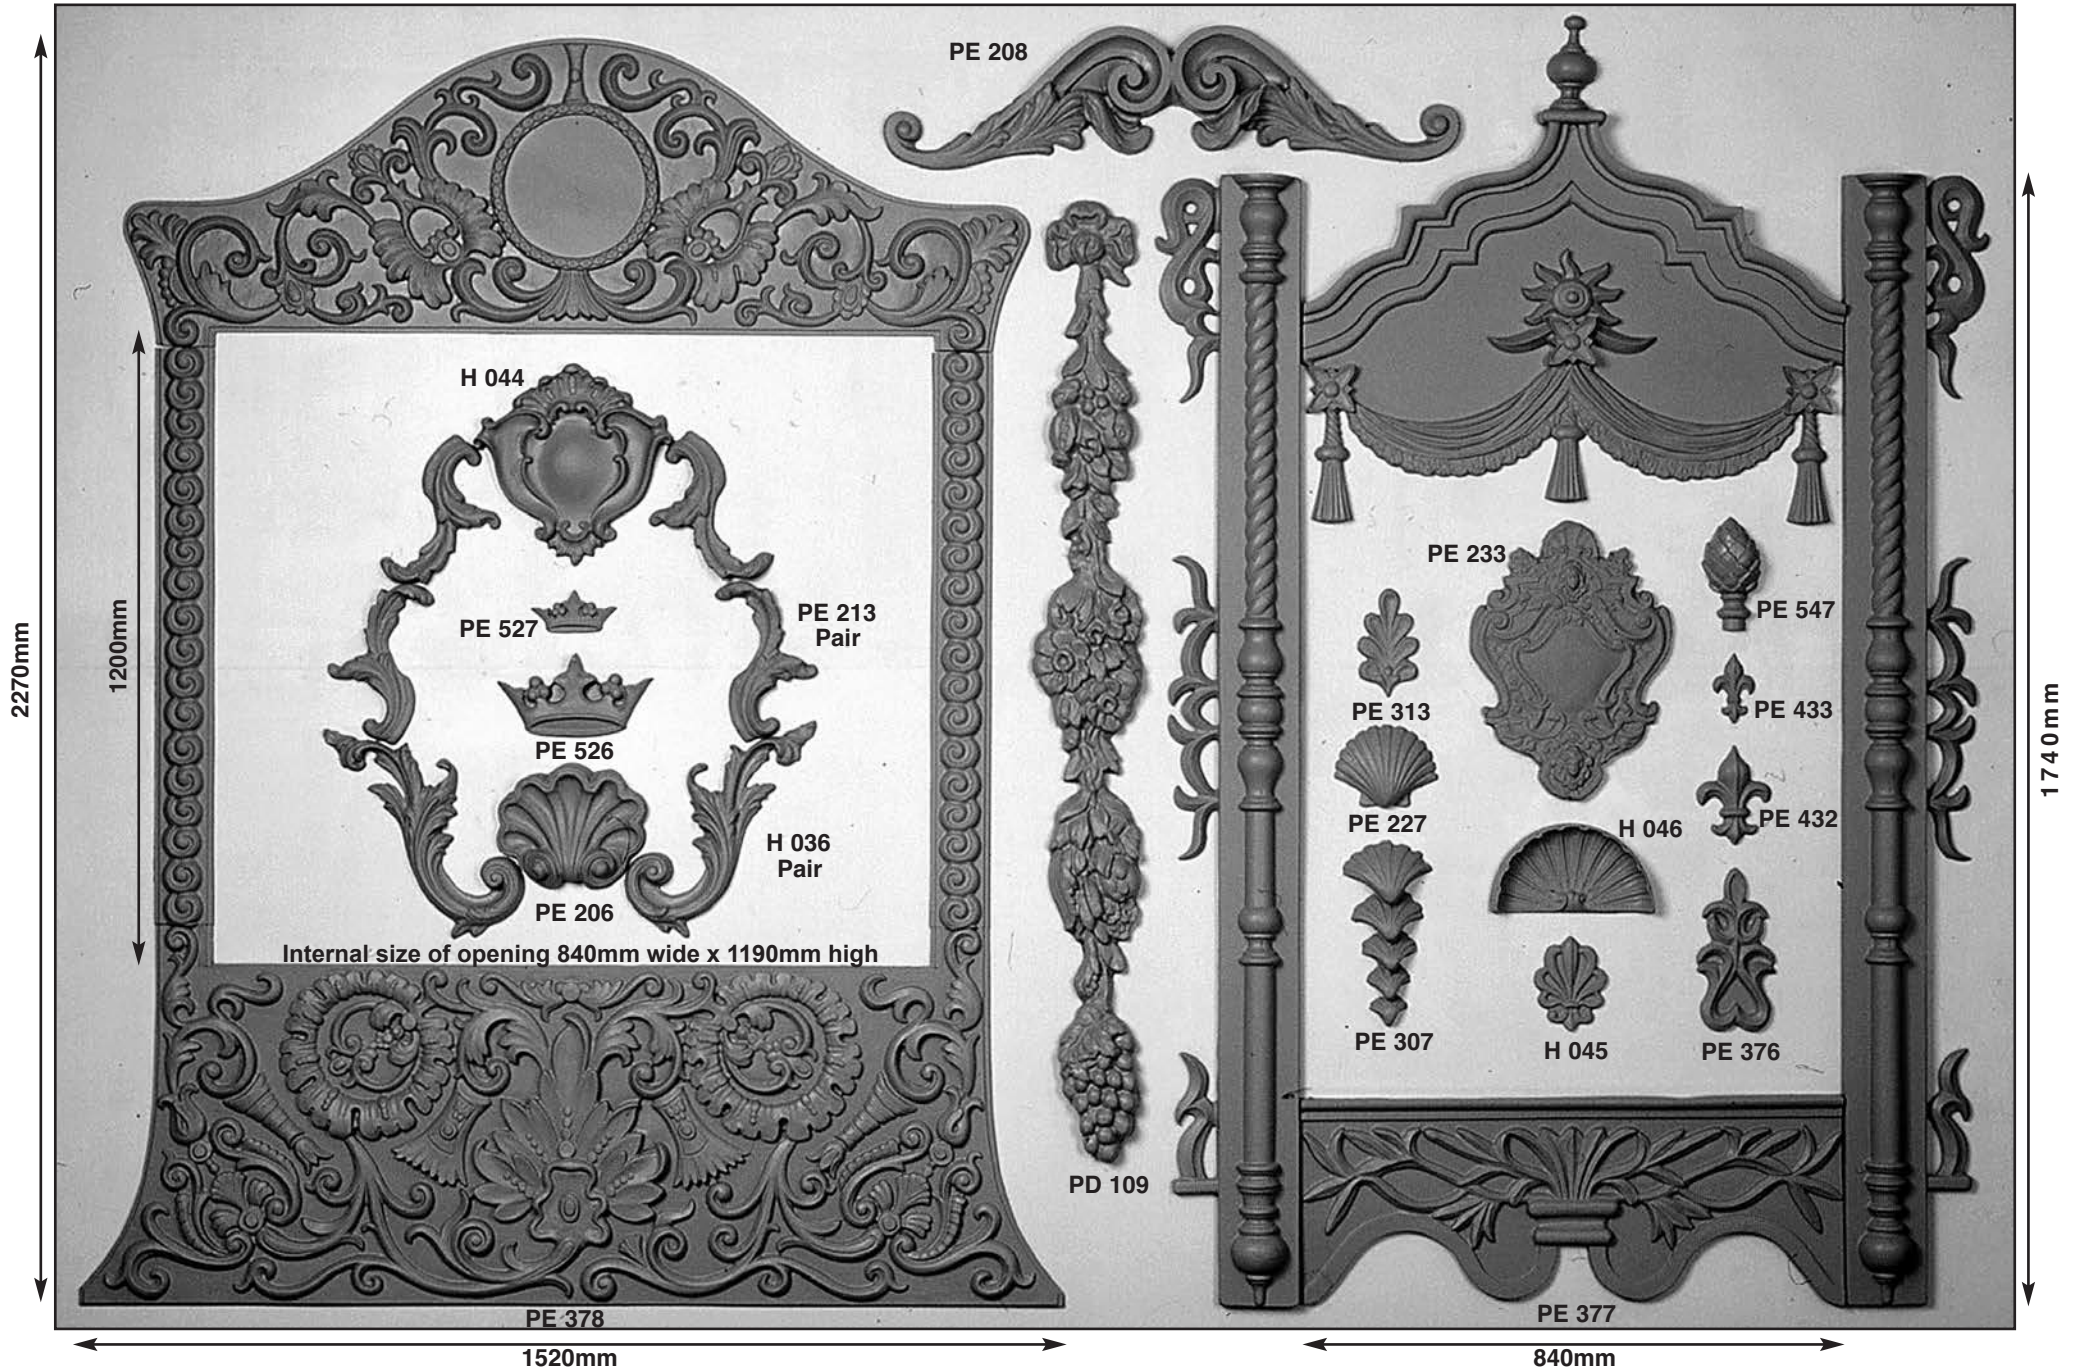

# Festoons and Large Scrolls

Standard designs made in vac formed plastic 0.5mm P.V.C., 1.5mm A.B.S. or G.R.P. (glassfibre) For sizes refer to price list.

Standard designs made in vac formed plastic 0.5mm P.V.C., 1.5mm A.B.S. or G.R.P. (glassfibre) For sizes refer to price list.

# Rococo Decoration

Complete frame comprises PE449 bottom, PE39, PE40 sides as many as you wish PE447, PE448 top left and right

Standard designs made in vac formed plastic 0.5mm P.V.C., 1.5mm A.B.S. or G.R.P. (glassfibre) For sizes refer to price list.

Standard designs made in vac formed plastic 0.5mm P.V.C., 1.5mm A.B.S. or G.R.P. (glassfibre) For sizes refer to price list.

# Scrolls

Standard designs made in vac formed plastic 0.5mm P.V.C., 1.5mm A.B.S. or G.R.P. (glassfibre) For sizes refer to price list.