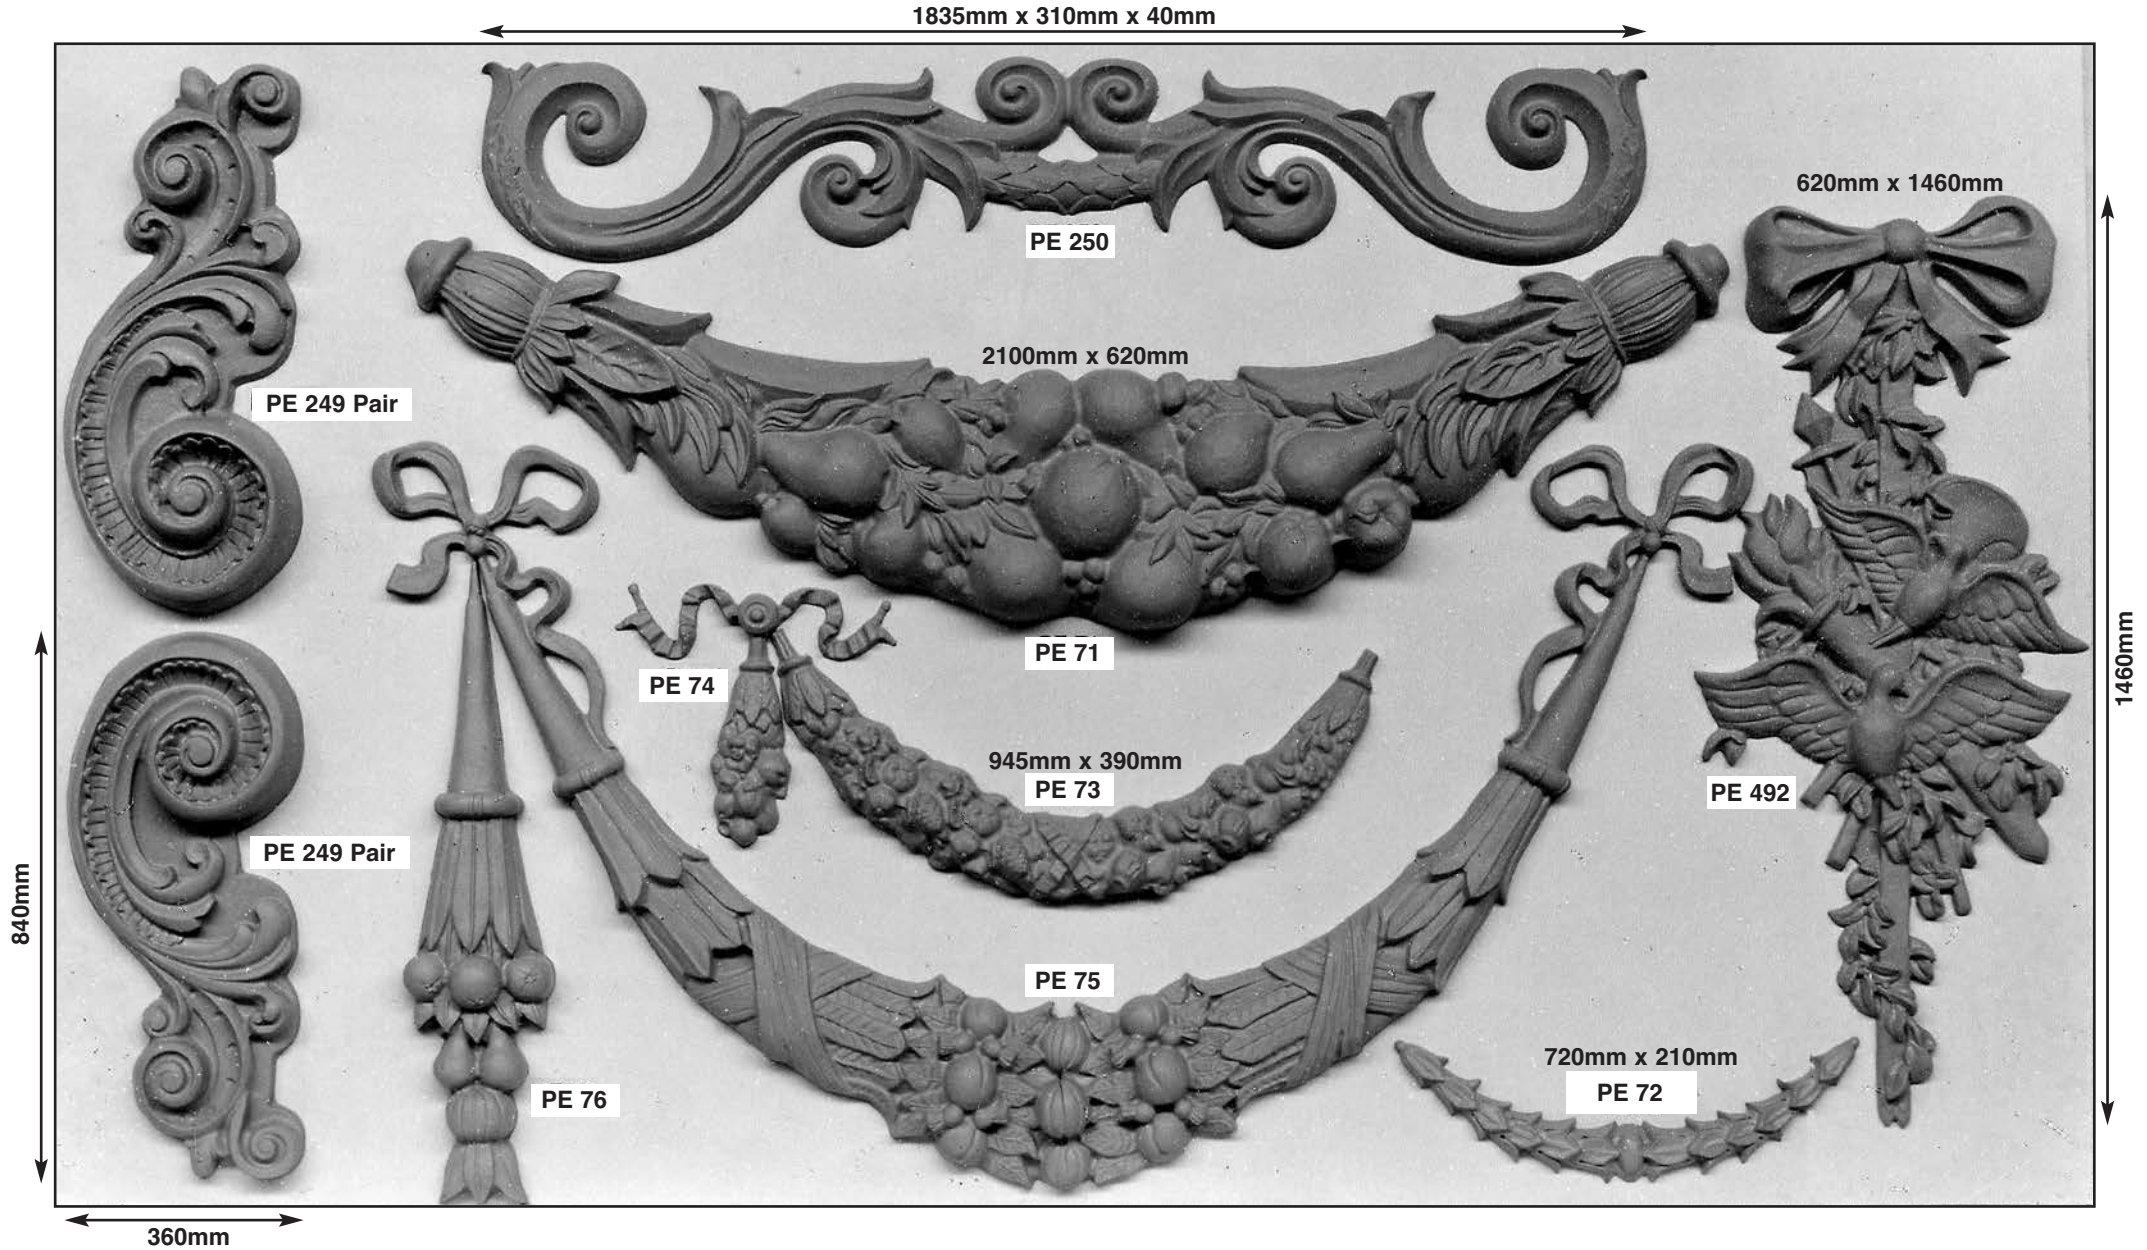

# Festoons and Large Scrolls

Standard designs made in vac formed plastic 0.5mm P.V.C., 1.5mm A.B.S. or G.R.P. (glassfibre) For sizes refer to price list.

Standard designs made in vac formed plastic 0.5mm P.V.C., 1.5mm A.B.S. or G.R.P. (glassfibre) For sizes refer to price list.

# Rococo Decoration

Complete frame comprises PE449 bottom, PE39, PE40 sides as many as you wish PE447, PE448 top left and right

Standard designs made in vac formed plastic 0.5mm P.V.C., 1.5mm A.B.S. or G.R.P. (glassfibre) For sizes refer to price list.

Standard designs made in vac formed plastic 0.5mm P.V.C., 1.5mm A.B.S. or G.R.P. (glassfibre) For sizes refer to price list.

# Scrolls

Standard designs made in vac formed plastic 0.5mm P.V.C., 1.5mm A.B.S. or G.R.P. (glassfibre) For sizes refer to price list.