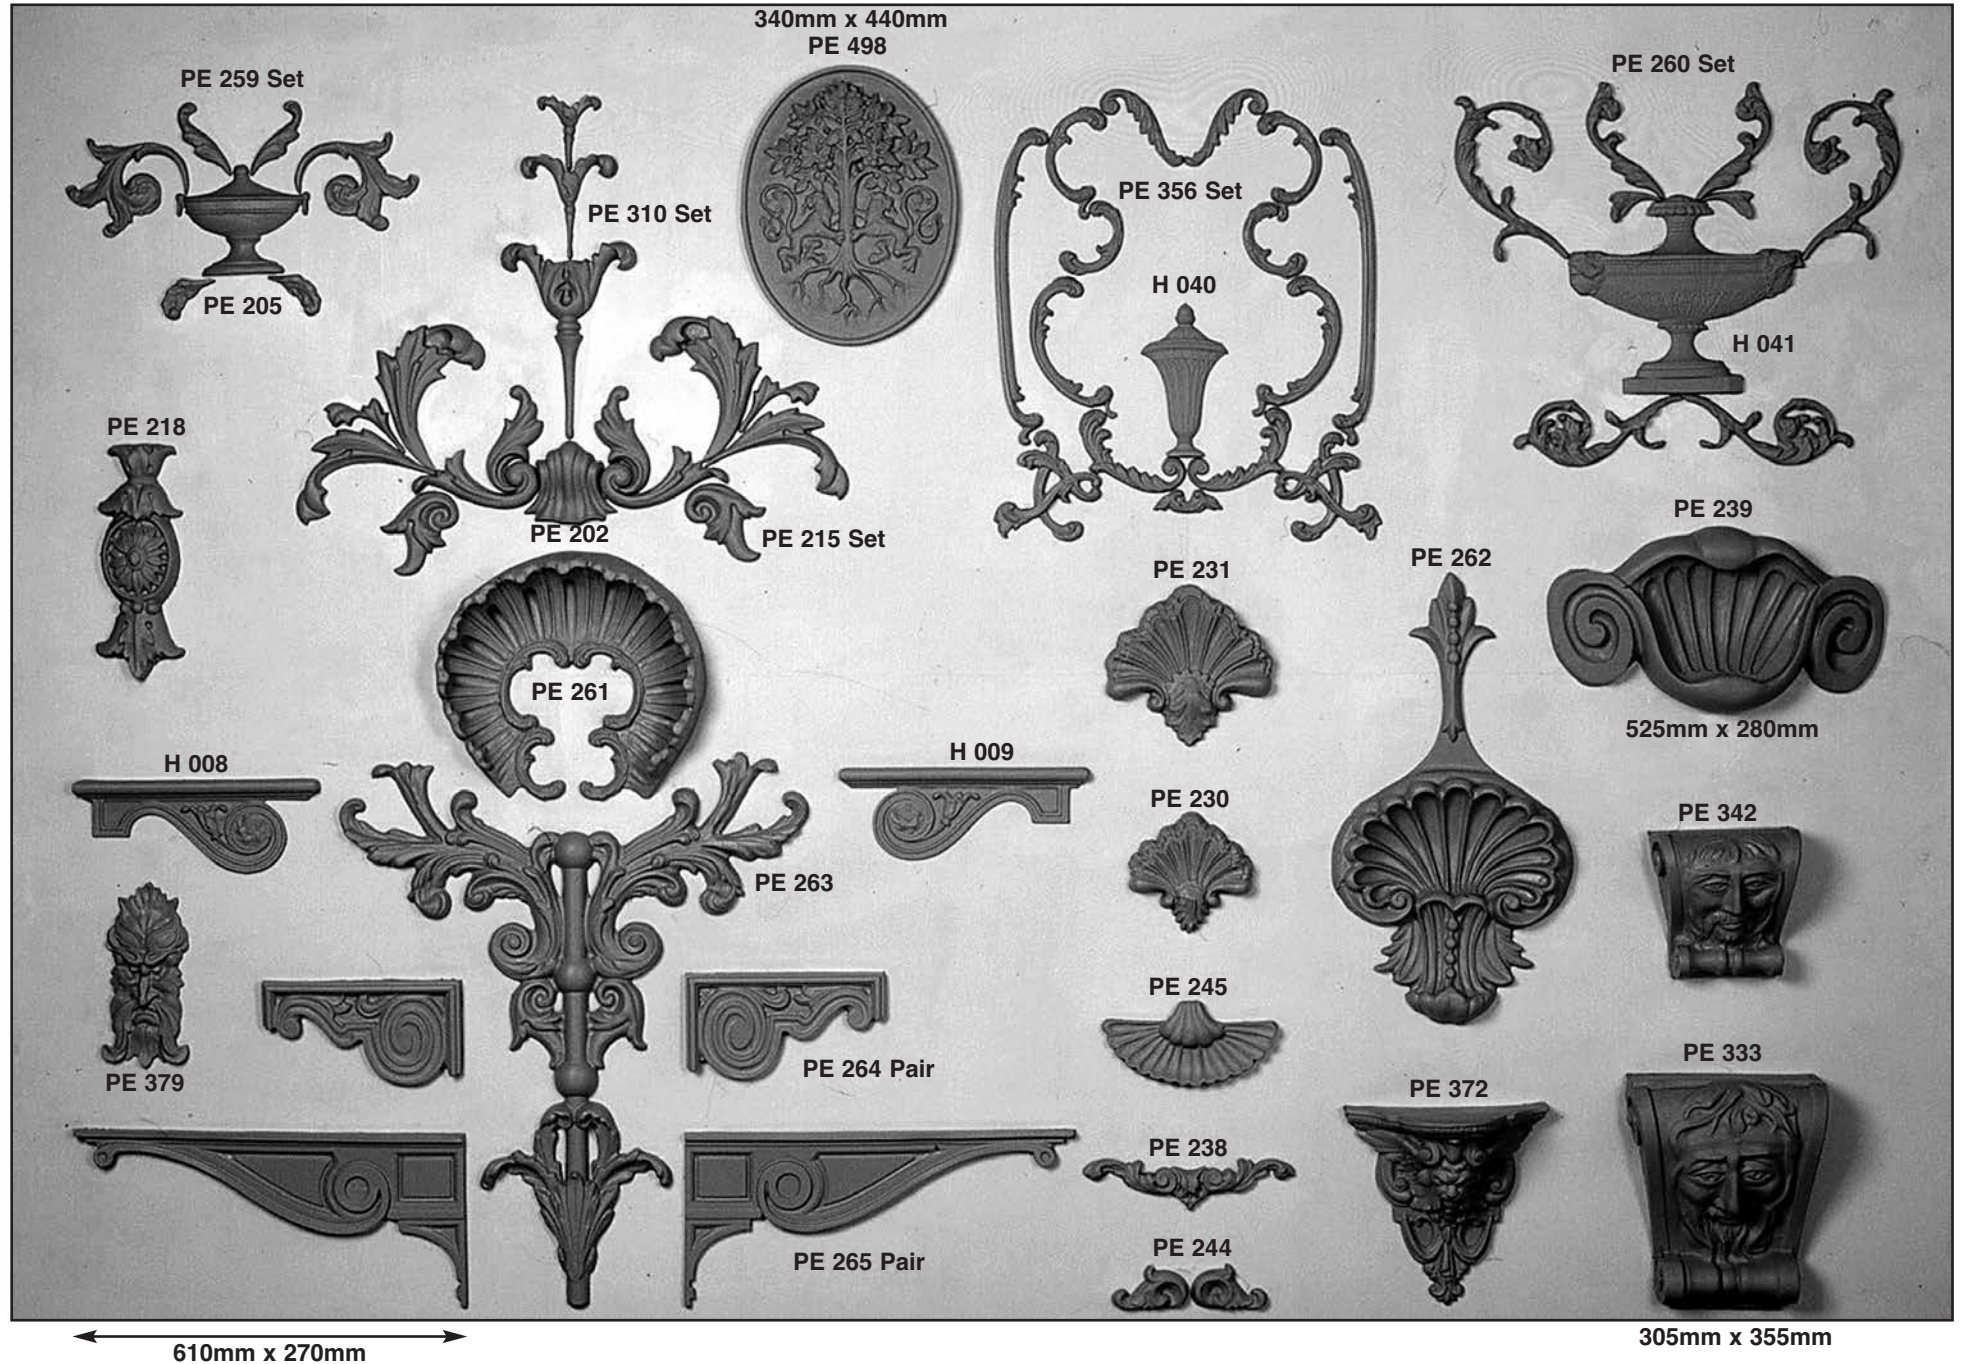

# Festoons and Large Scrolls

Standard designs made in vac formed plastic 0.5mm P.V.C., 1.5mm A.B.S. or G.R.P. (glassfibre) For sizes refer to price list.

Standard designs made in vac formed plastic 0.5mm P.V.C., 1.5mm A.B.S. or G.R.P. (glassfibre) For sizes refer to price list.

# Rococo Decoration

Complete frame comprises PE449 bottom, PE39, PE40 sides as many as you wish PE447, PE448 top left and right

Standard designs made in vac formed plastic 0.5mm P.V.C., 1.5mm A.B.S. or G.R.P. (glassfibre) For sizes refer to price list.

Standard designs made in vac formed plastic 0.5mm P.V.C., 1.5mm A.B.S. or G.R.P. (glassfibre) For sizes refer to price list.

# Scrolls

Standard designs made in vac formed plastic 0.5mm P.V.C., 1.5mm A.B.S. or G.R.P. (glassfibre) For sizes refer to price list.