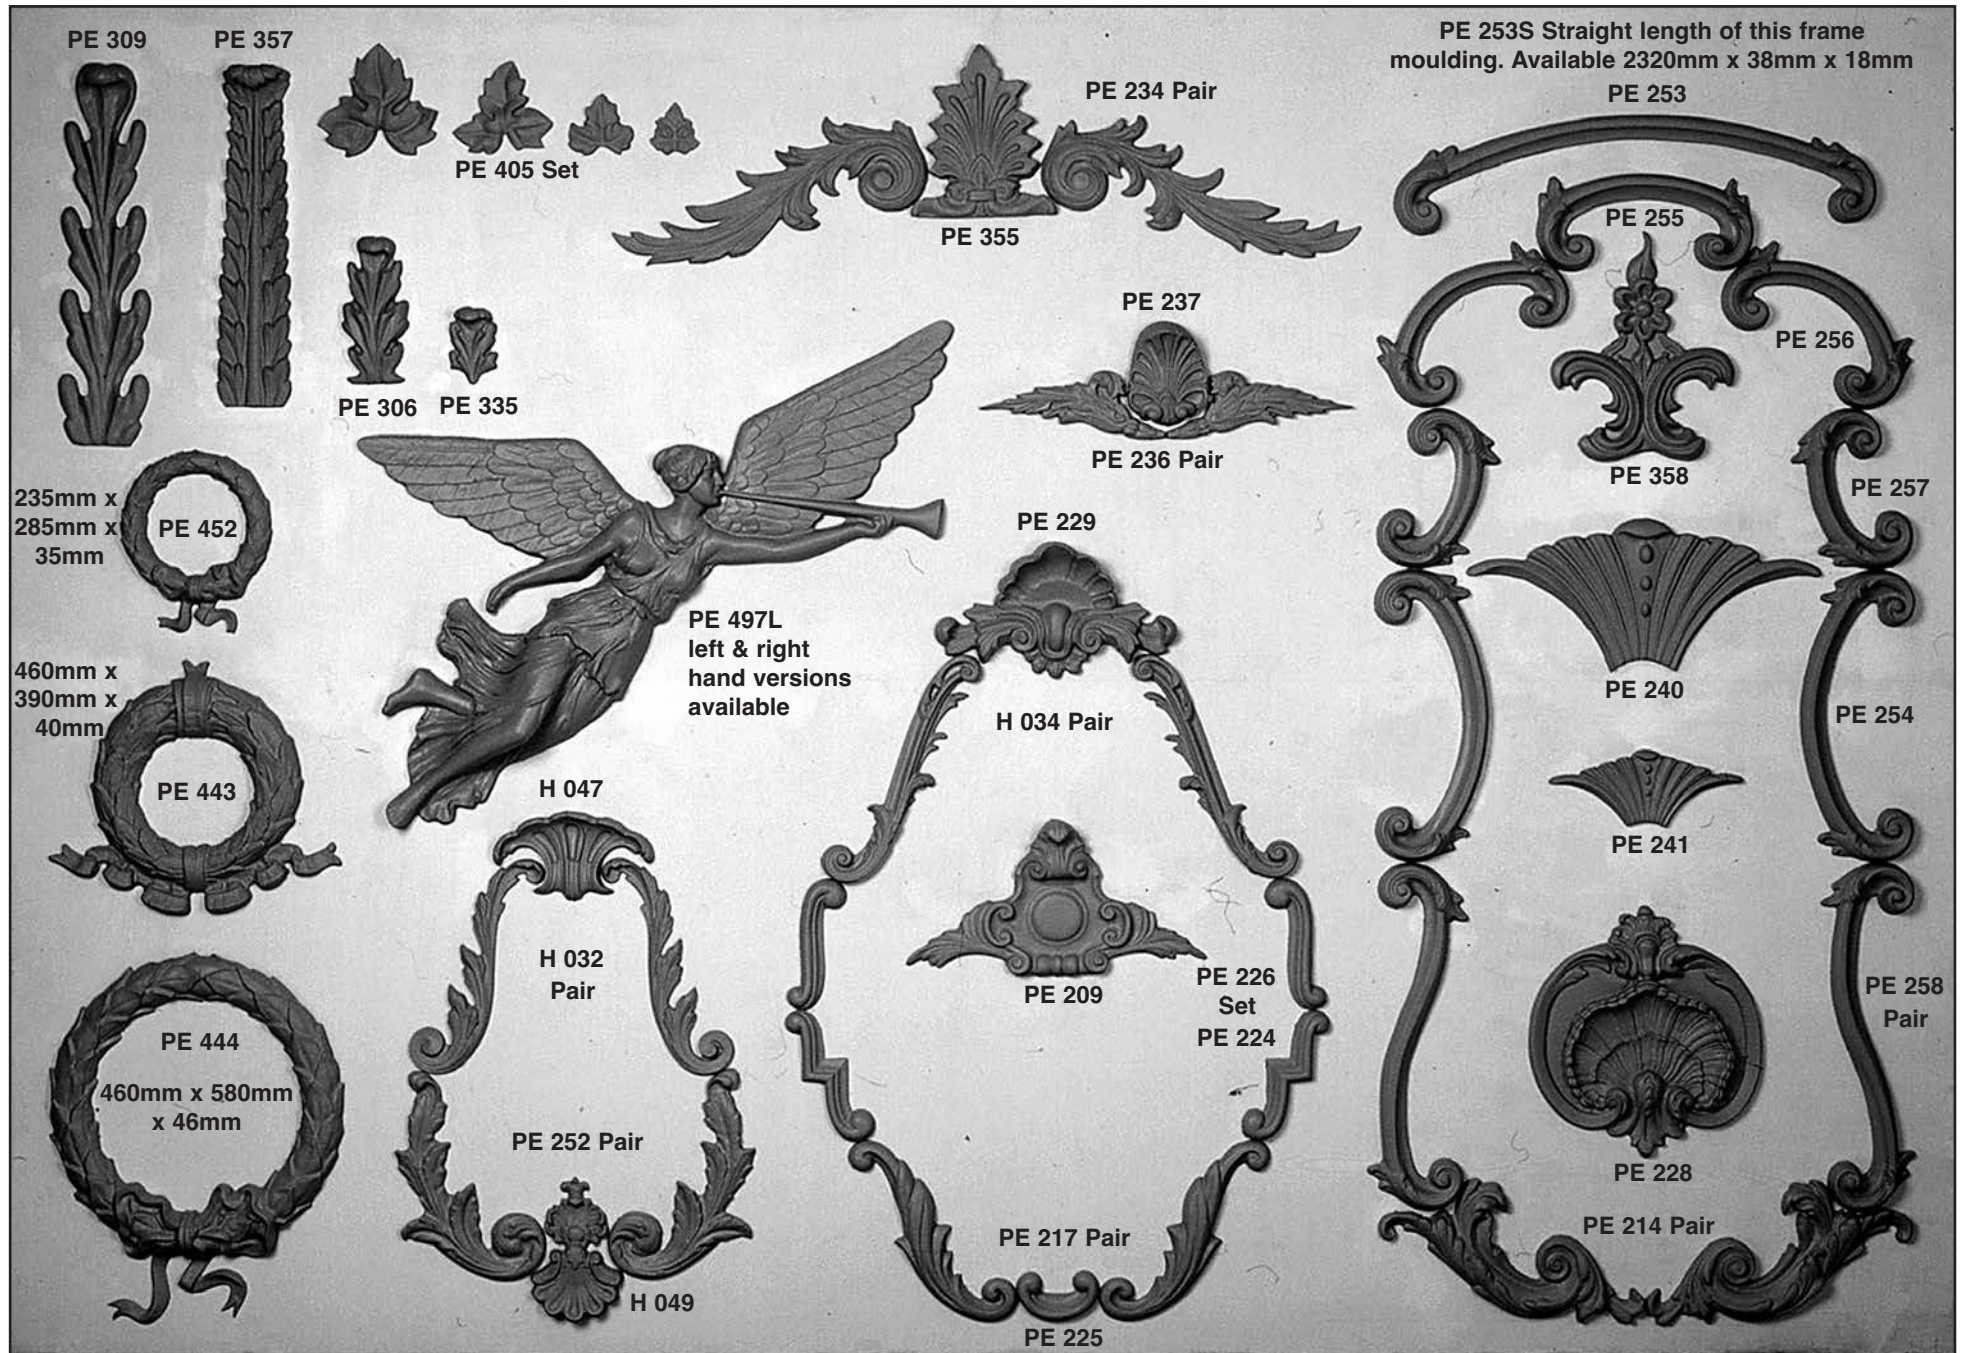

# Festoons and Large Scrolls

Standard designs made in vac formed plastic 0.5mm P.V.C., 1.5mm A.B.S. or G.R.P. (glassfibre) For sizes refer to price list.

Standard designs made in vac formed plastic 0.5mm P.V.C., 1.5mm A.B.S. or G.R.P. (glassfibre) For sizes refer to price list.

# Rococo Decoration

Complete frame comprises PE449 bottom, PE39, PE40 sides as many as you wish PE447, PE448 top left and right

Standard designs made in vac formed plastic 0.5mm P.V.C., 1.5mm A.B.S. or G.R.P. (glassfibre) For sizes refer to price list.

Standard designs made in vac formed plastic 0.5mm P.V.C., 1.5mm A.B.S. or G.R.P. (glassfibre) For sizes refer to price list.

# Scrolls

Standard designs made in vac formed plastic 0.5mm P.V.C., 1.5mm A.B.S. or G.R.P. (glassfibre) For sizes refer to price list.