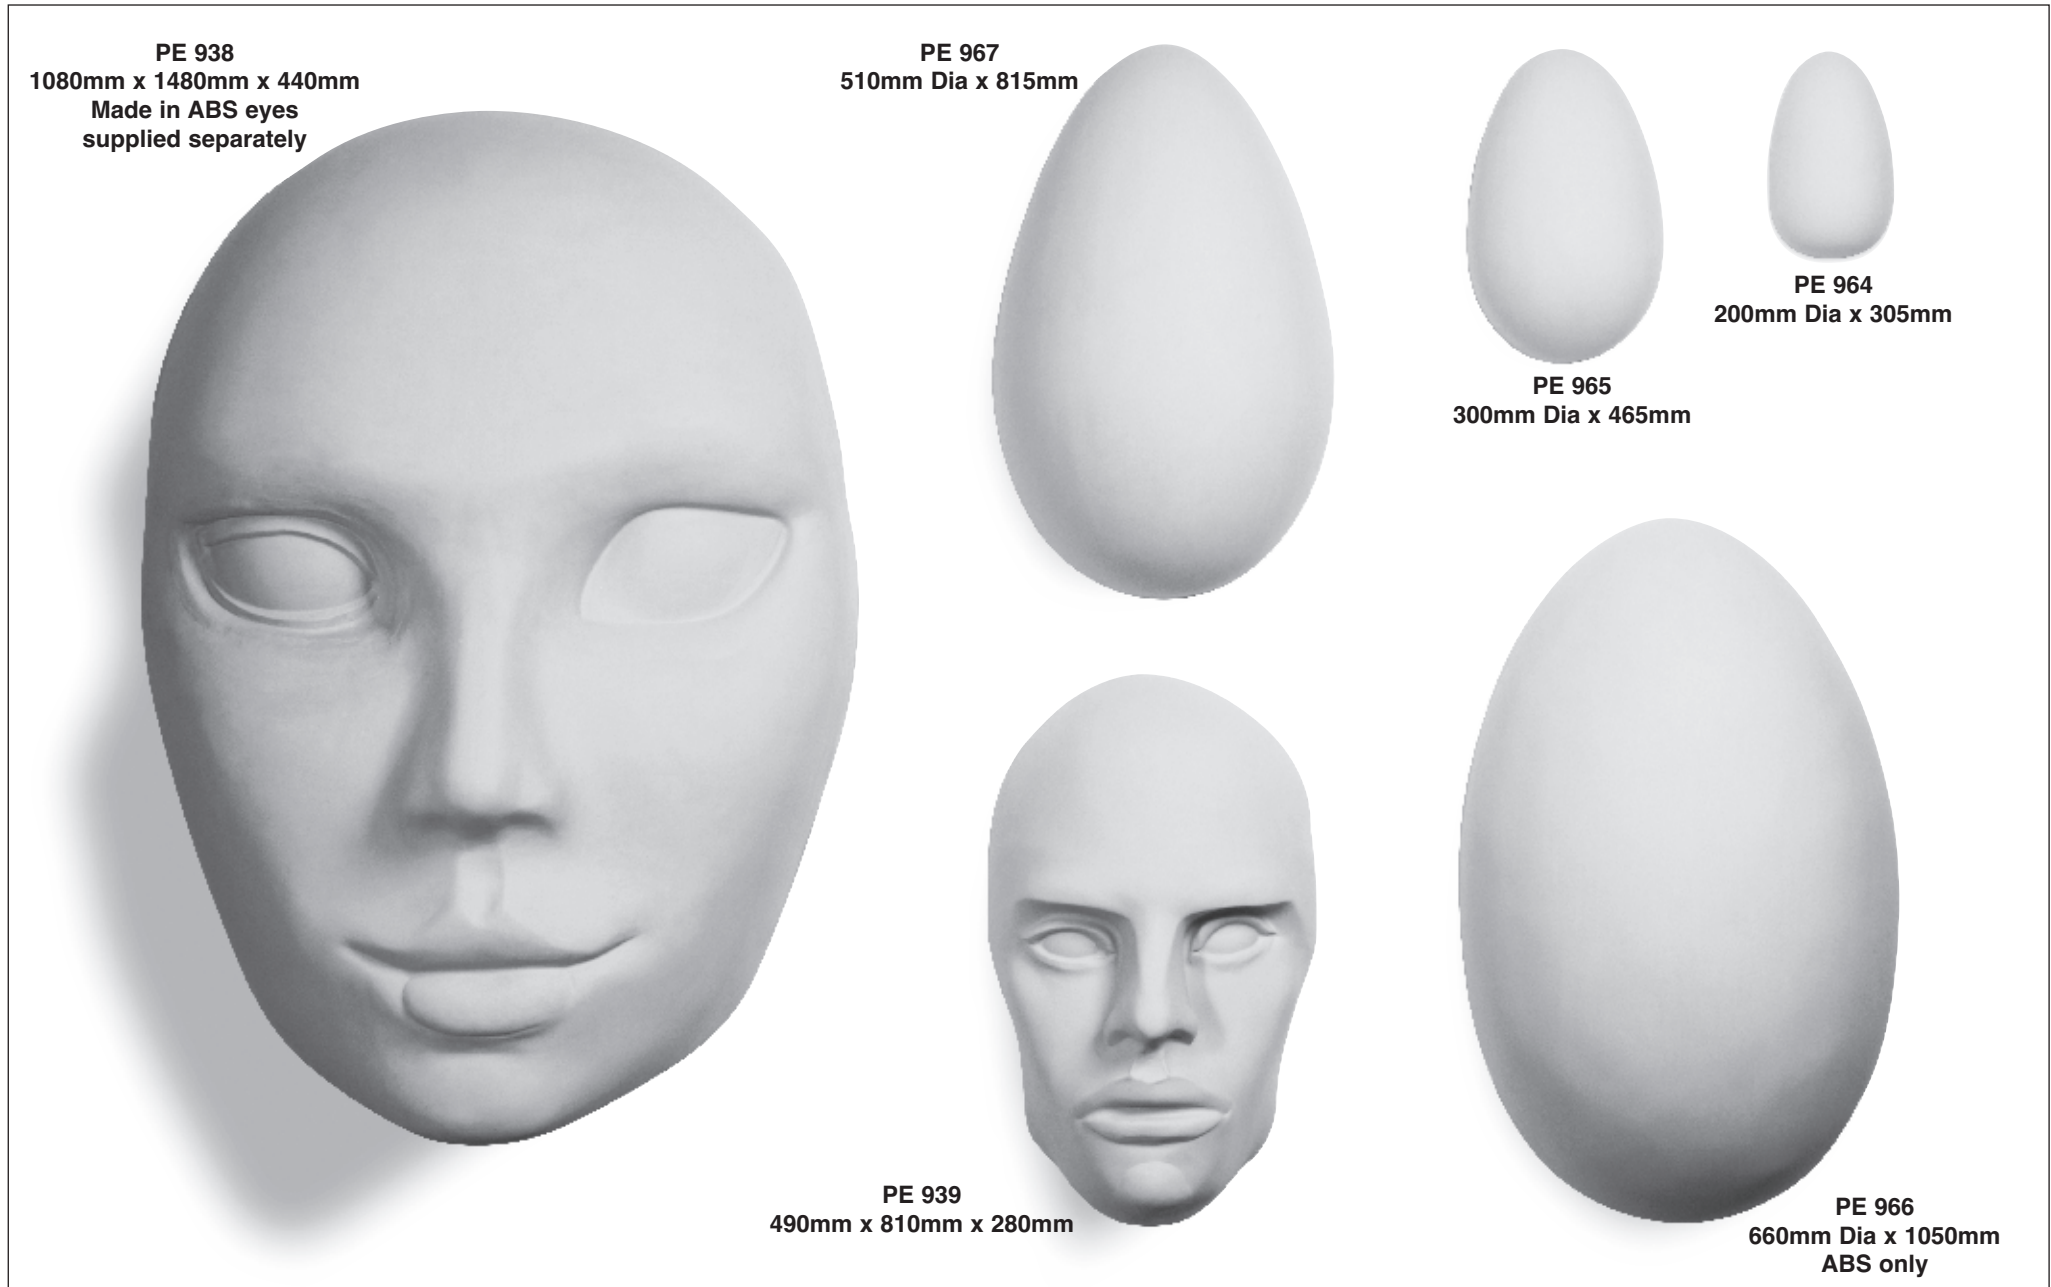

# Large Venetian Mask • Head • Eggs

Standard designs made in vac formed plastic 0.5mm P.V.C., 1.5mm A.B.S. or G.R.P. (glassfibre)