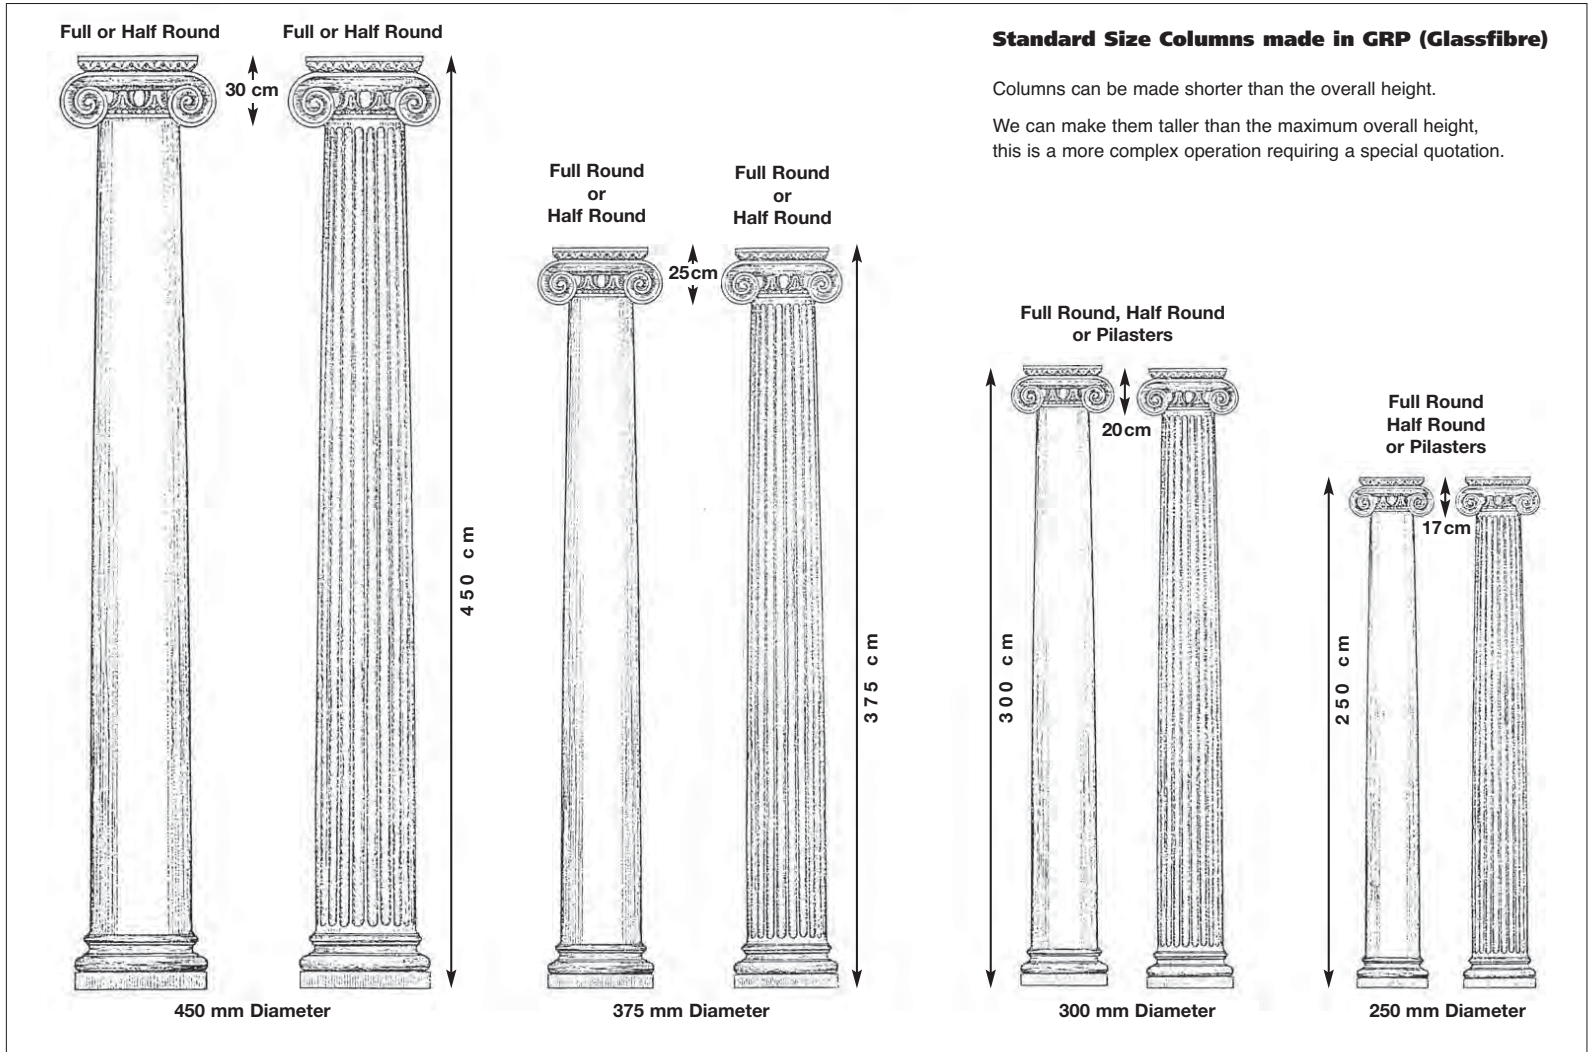

Ionic Columns

Standard Size Columns made in GRP (Glassfibre)

Columns can be made shorter than the overall height.

We can make them taller than the maximum overall height, this is a more complex operation requiring a special quotation.