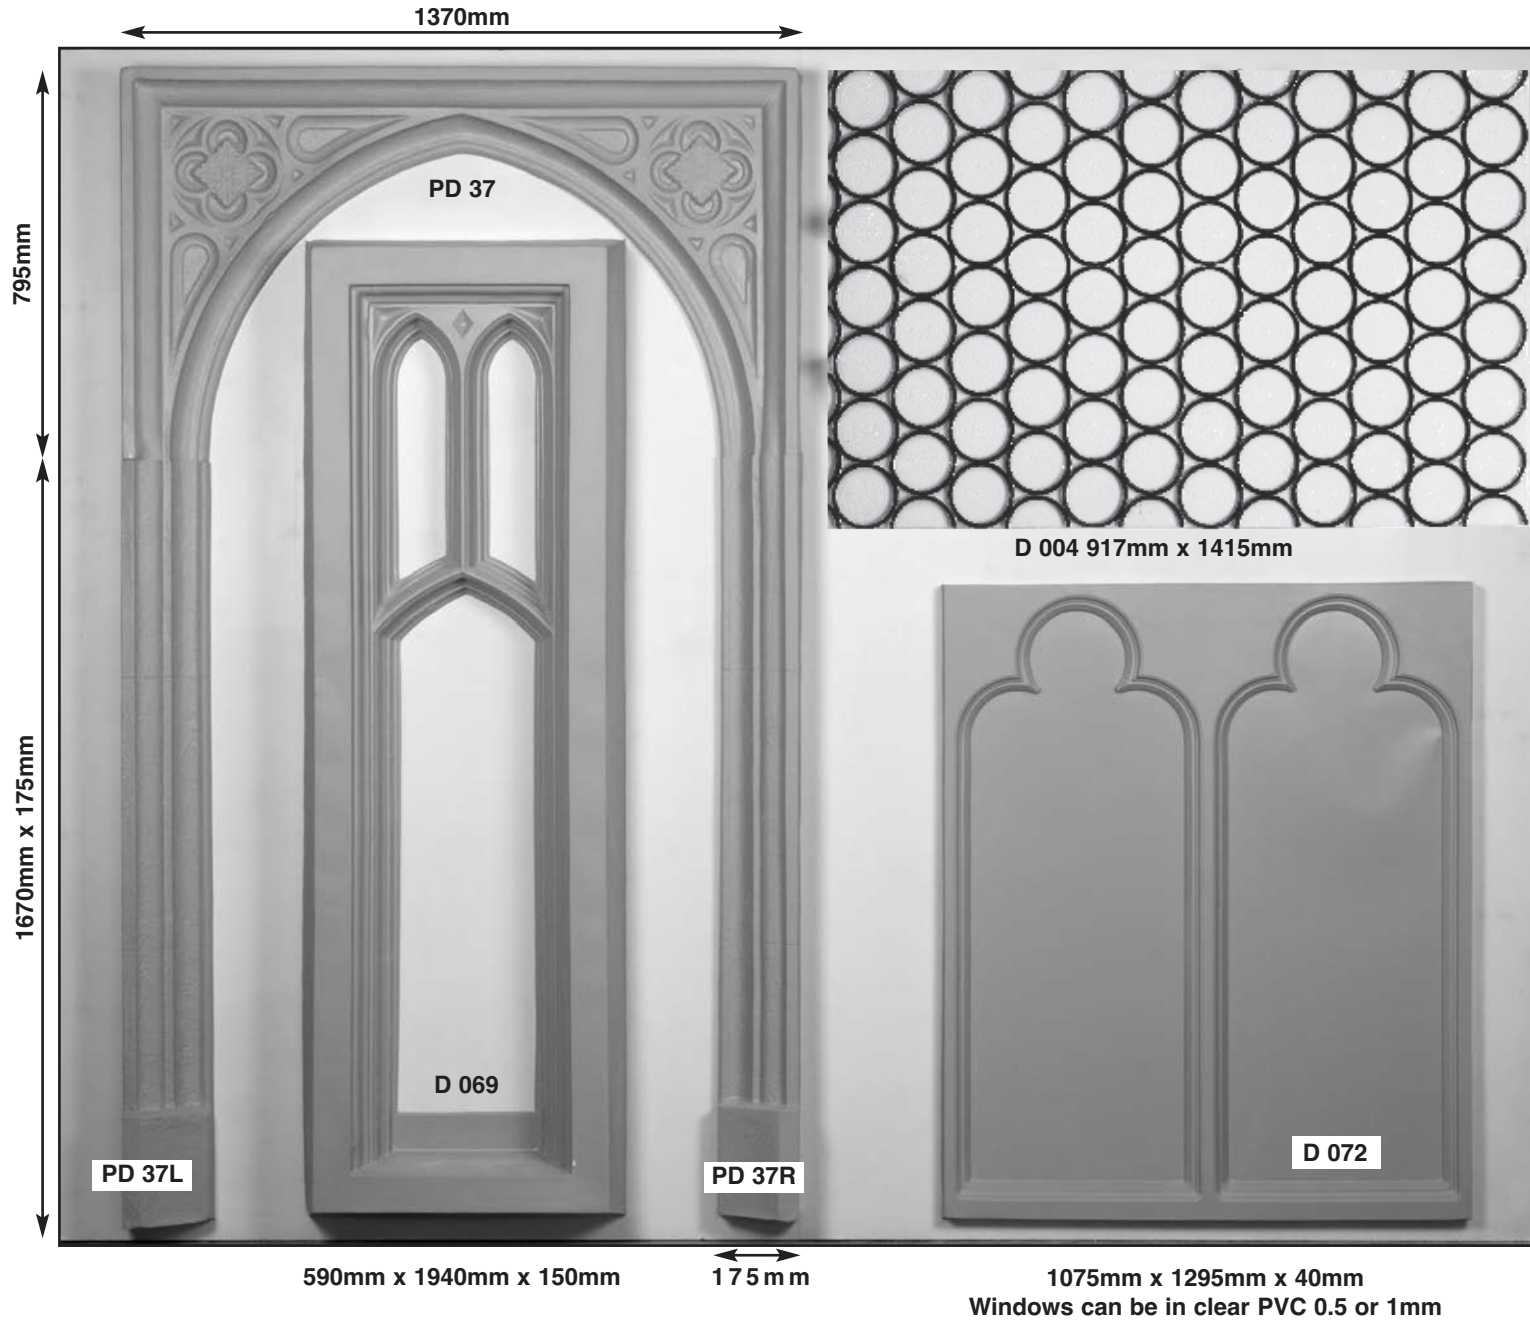

# Gothic Windows

PD 22 1105mm x 1930mm x 85mm

PE 595 700mm x 1620mm x 98mm

PE 556 1010mm x 1945mm x 125mm

Standard designs made in vac formed plastic 0.5mm P.V.C., 1.5mm A.B.S. or G.R.P. (glassfibre) For sizes refer to price list.

New length  
1905mm x 265mm x 110mm depth

430mm

D 014

Glass  
D 016

PE 546

D 021

PD 23

2370mm

PE 354

B 007

D 020

PD 25

1750mm x 500mm x 40mm

330mm x 1970mm

360mm

Standard designs made in vac formed plastic 0.5mm P.V.C., 1.5mm A.B.S. or G.R.P. (glassfibre) For sizes refer to price list.

Standard designs made in vac formed plastic 0.5mm P.V.C., 1.5mm A.B.S. or G.R.P. (glassfibre)