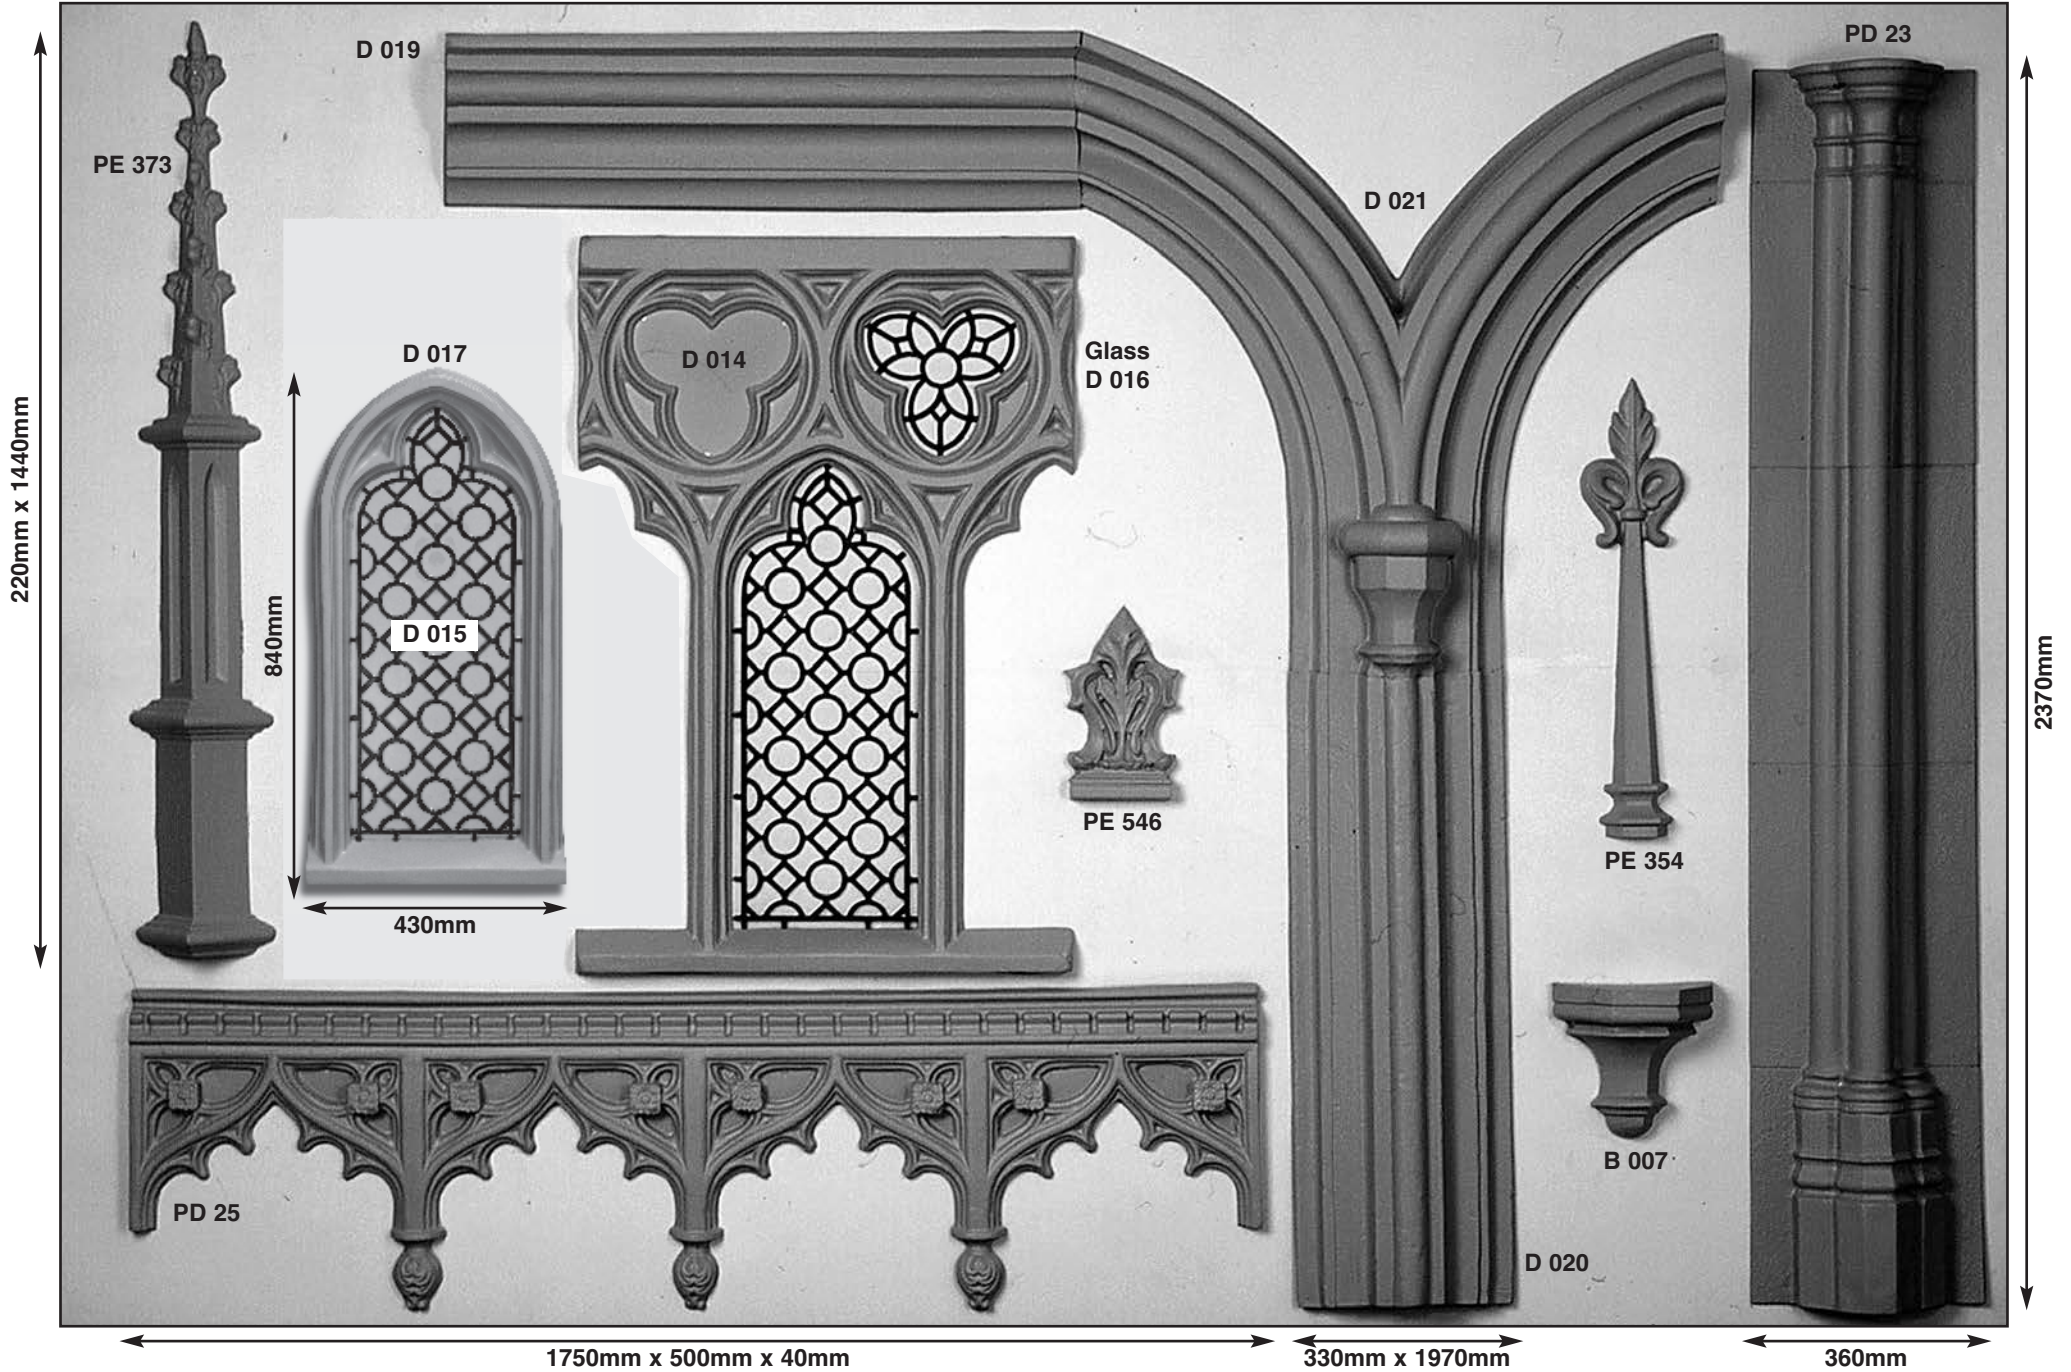

New length
1905mm x 265mm x 110mm depth

Gothic

1150mm

D 019

PE 373

220mm x 1440mm

840mm

D 017

D 015

430mm

D 014

Glass
D 016

PE 546

D 021

PD 23

2370mm

PE 354

B 007

D 020

PD 25

1750mm x 500mm x 40mm

330mm x 1970mm

360mm

Standard designs made in vac formed plastic 0.5mm P.V.C., 1.5mm A.B.S. or G.R.P. (glassfibre) For sizes refer to price list.