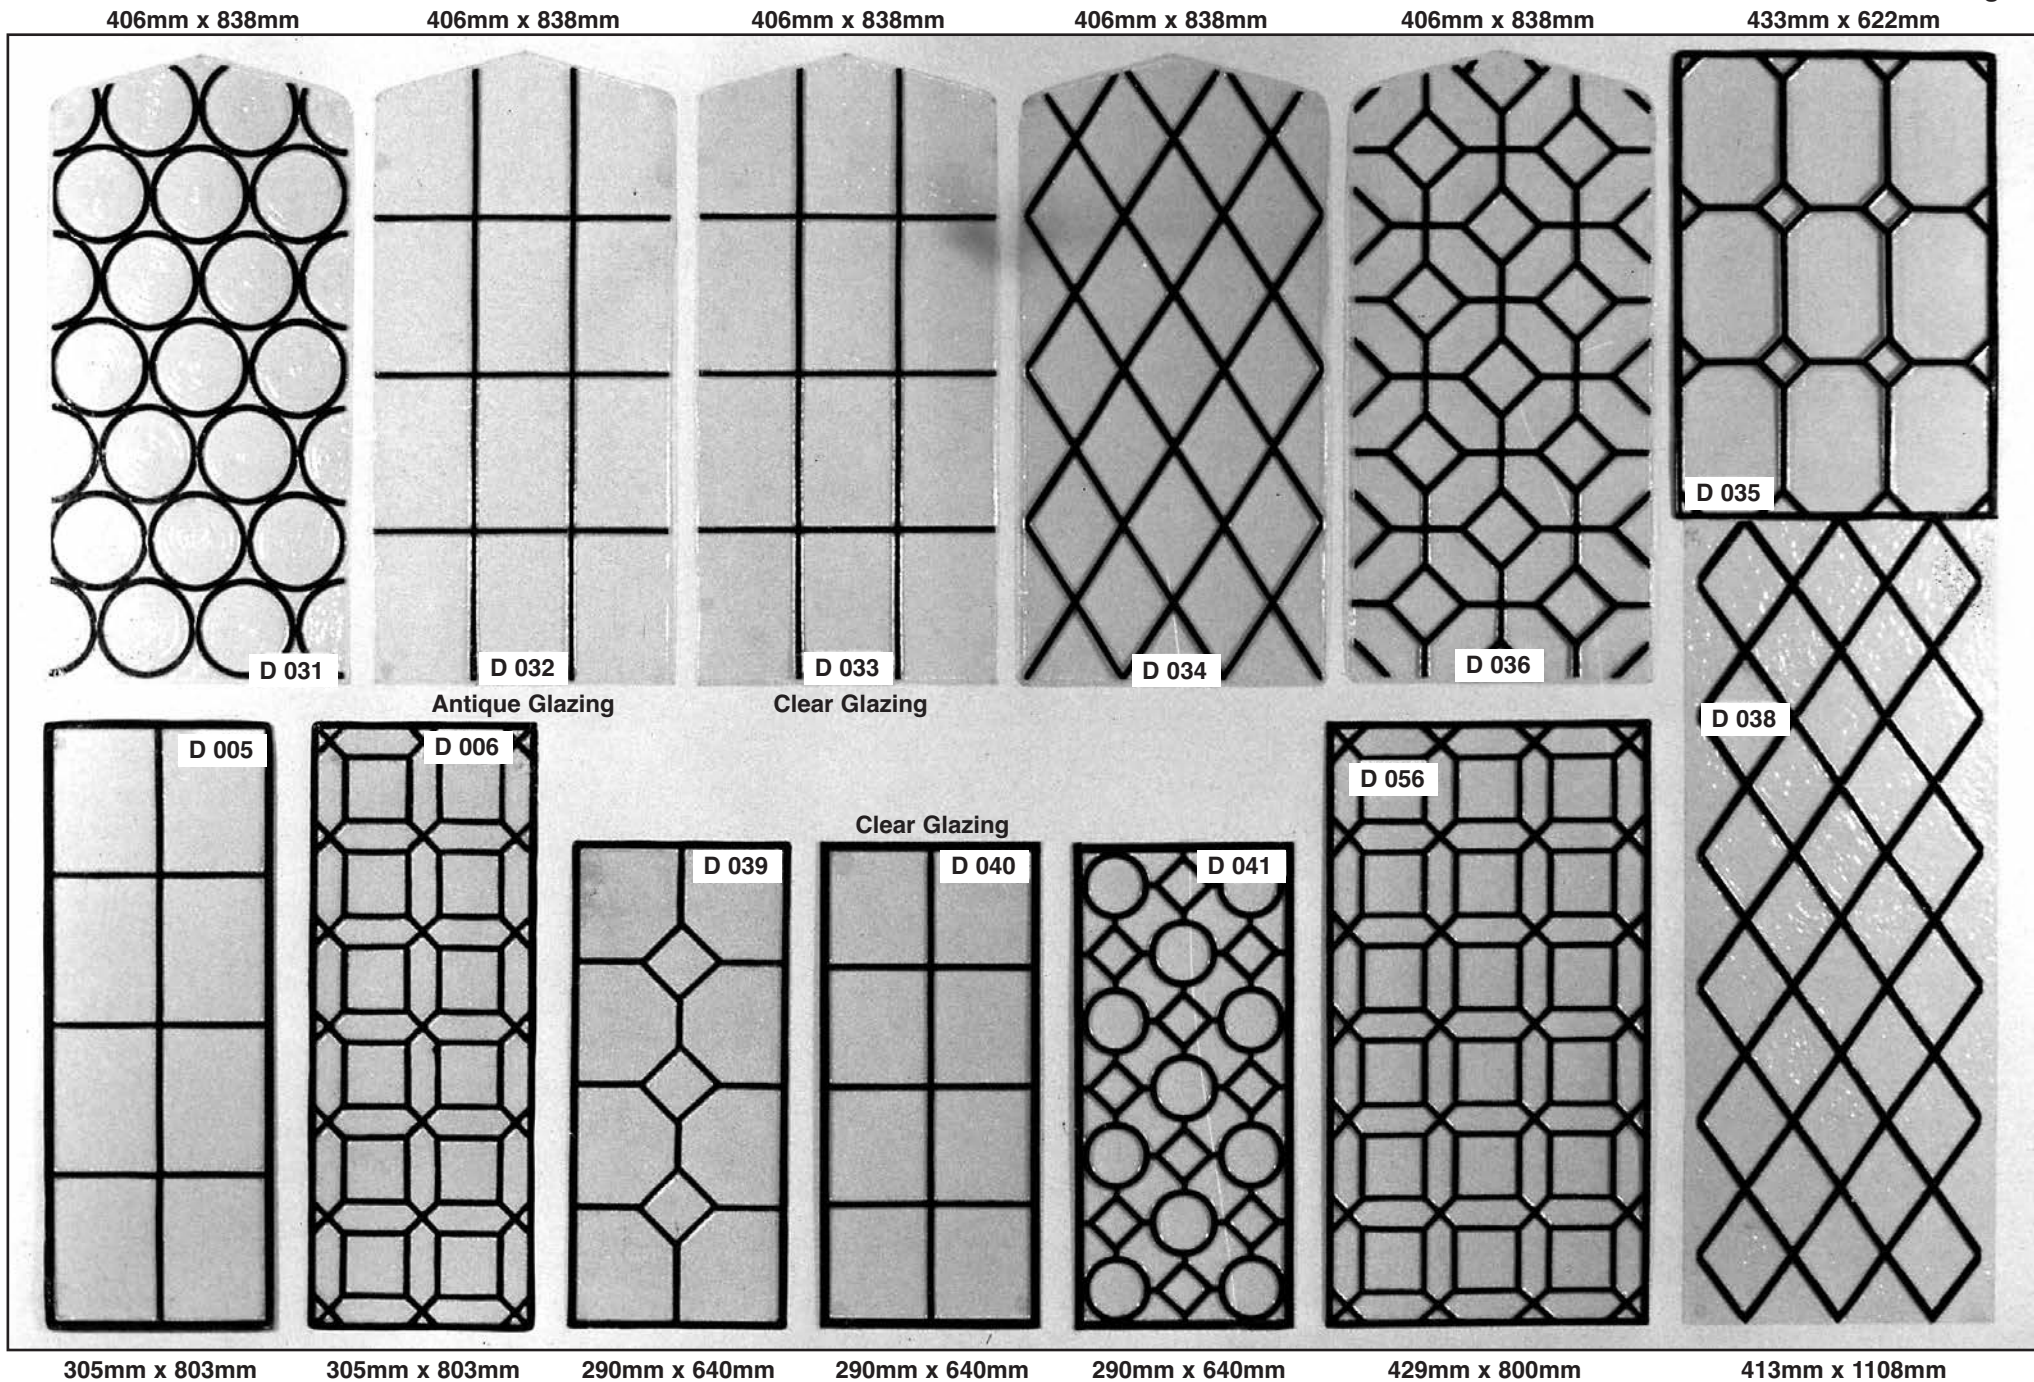

Glazing for Windows

680mm x 1922mm

475mm x 1812mm

535mm x 1065mm

580mm x 1100mm

580mm x 2120mm

Standard designs made in vac formed clear P.V.C. Antique glazing unless stated. For sizes refer to price list.

Glazing for Windows

Windows

Standard designs made in vac formed plastic 0.5mm P.V.C., 1.5mm A.B.S. or G.R.P. (glassfibre) For sizes refer to price list.

Gothic Windows

710mm x 2245mm x 155mm

700mm x 1610mm x 145mm

830mm x 1185mm x 90mm

Windows can be in clear PVC 0.5 or 1mm

Standard designs made in vac formed plastic 0.5mm P.V.C., 1.5mm A.B.S. or G.R.P. (glassfibre) For sizes refer to price list.