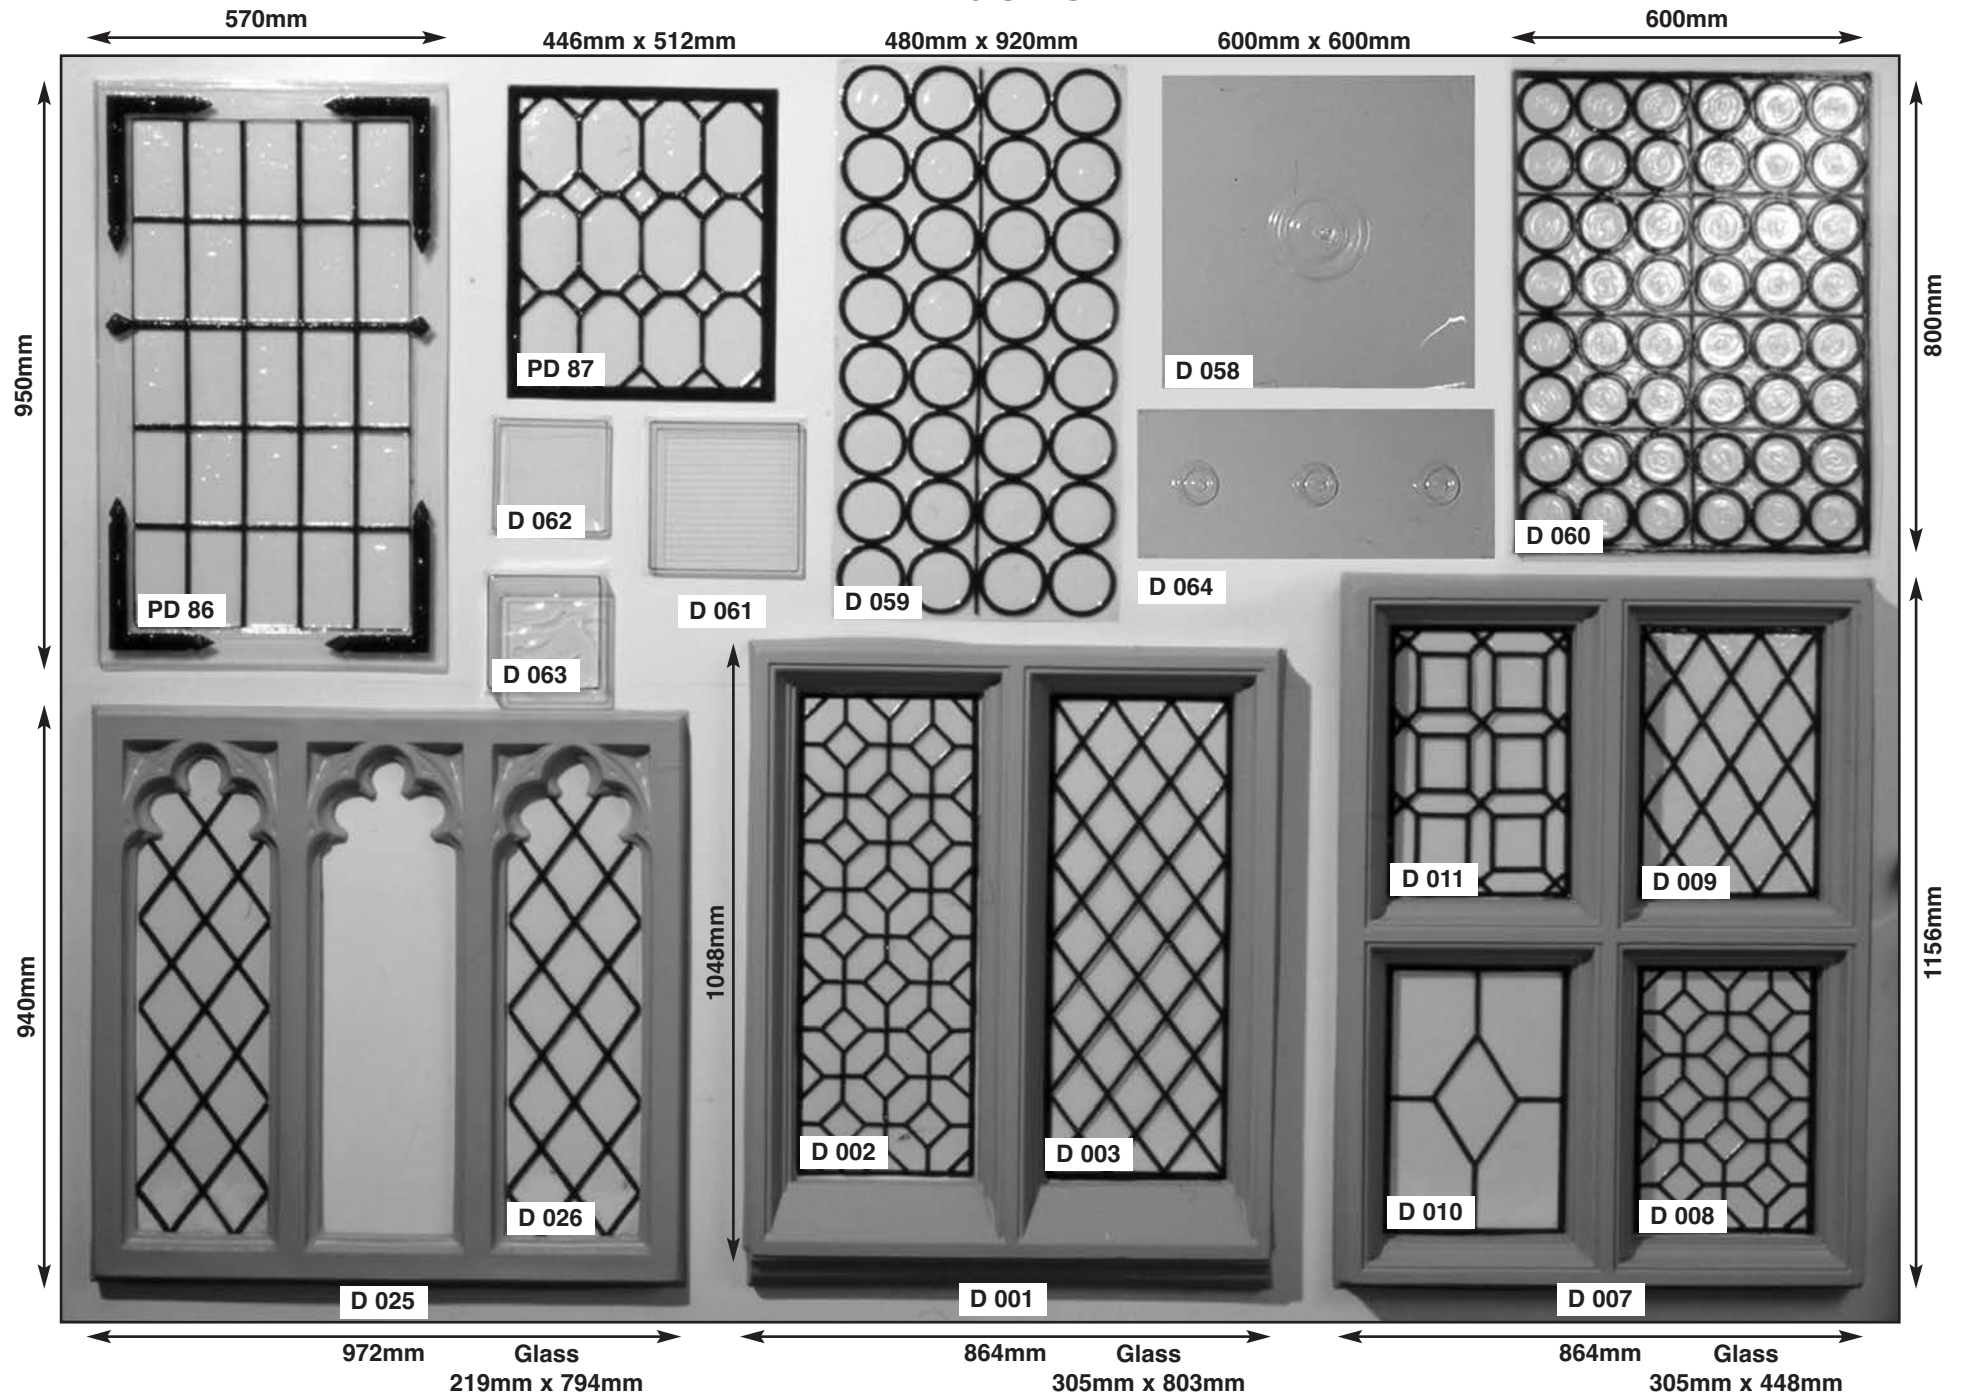

Glazing for Windows

680mm x 1922mm

475mm x 1812mm

535mm x 1065mm

580mm x 1100mm

580mm x 2120mm

Standard designs made in vac formed clear P.V.C. Antique glazing unless stated. For sizes refer to price list.

Glazing for Windows

Standard designs made in vac formed clear P.V.C. Antique glazing unless stated. For sizes refer to price list.

Glazing and Grills

Standard designs made in vac formed clear P.V.C. Antique glazing unless stated. For sizes refer to price list.

Windows

Standard designs made in vac formed plastic 0.5mm P.V.C., 1.5mm A.B.S. or G.R.P. (glassfibre) For sizes refer to price list.

Gothic Windows

710mm x 2245mm x 155mm

700mm x 1610mm x 145mm

830mm x 1185mm x 90mm

Windows can be in clear PVC 0.5 or 1mm

Standard designs made in vac formed plastic 0.5mm P.V.C., 1.5mm A.B.S. or G.R.P. (glassfibre) For sizes refer to price list.