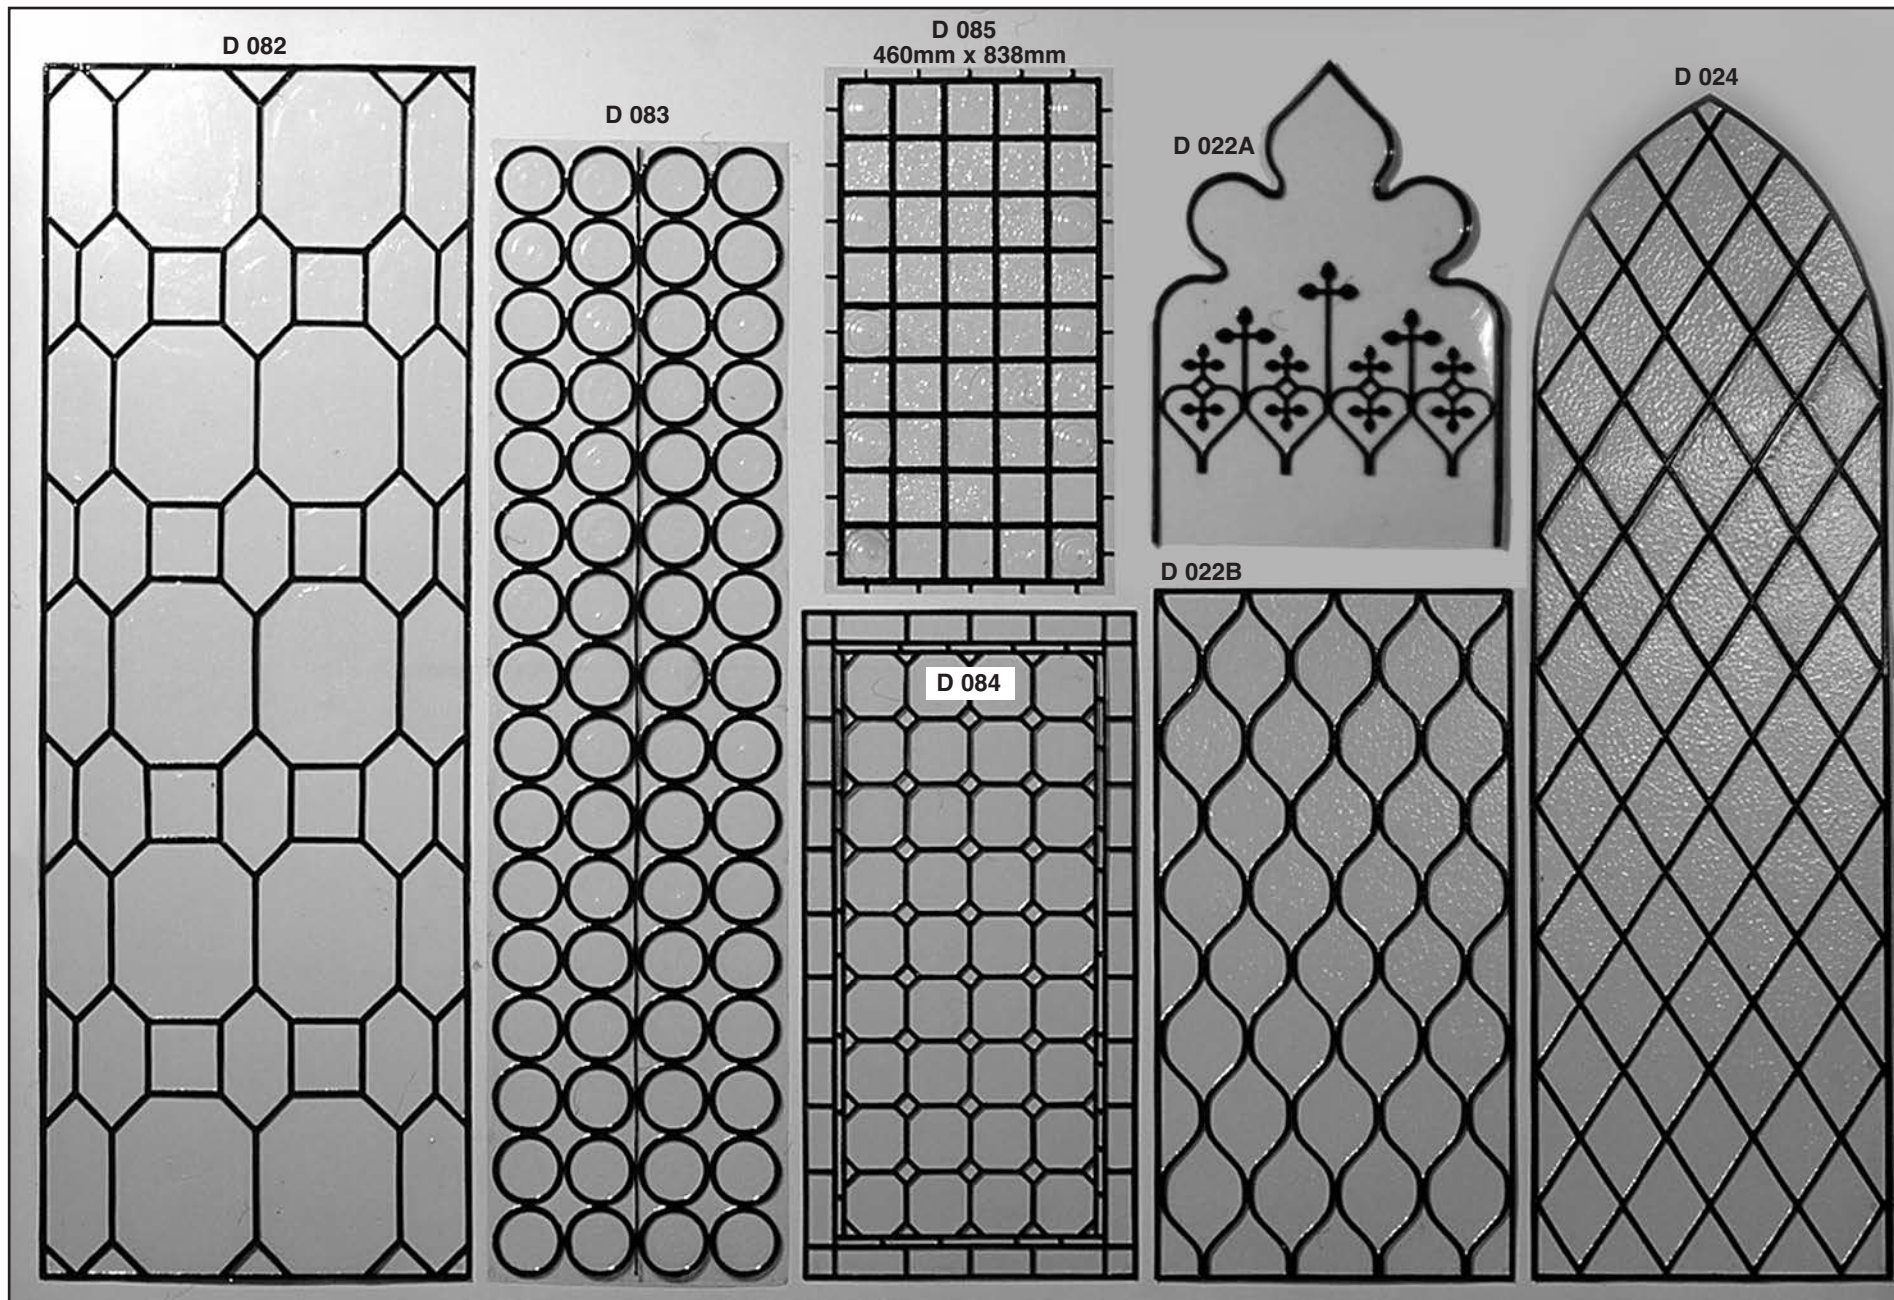

Glazing for Windows

680mm x 1922mm

475mm x 1812mm

535mm x 1065mm

580mm x 1100mm

580mm x 2120mm

Standard designs made in vac formed clear P.V.C. Antique glazing unless stated. For sizes refer to price list.

Glazing for Windows

Windows

Standard designs made in vac formed plastic 0.5mm P.V.C., 1.5mm A.B.S. or G.R.P. (glassfibre) For sizes refer to price list.

Gothic Windows

710mm x 2245mm x 155mm

700mm x 1610mm x 145mm

830mm x 1185mm x 90mm

Windows can be in clear PVC 0.5 or 1mm

Standard designs made in vac formed plastic 0.5mm P.V.C., 1.5mm A.B.S. or G.R.P. (glassfibre) For sizes refer to price list.