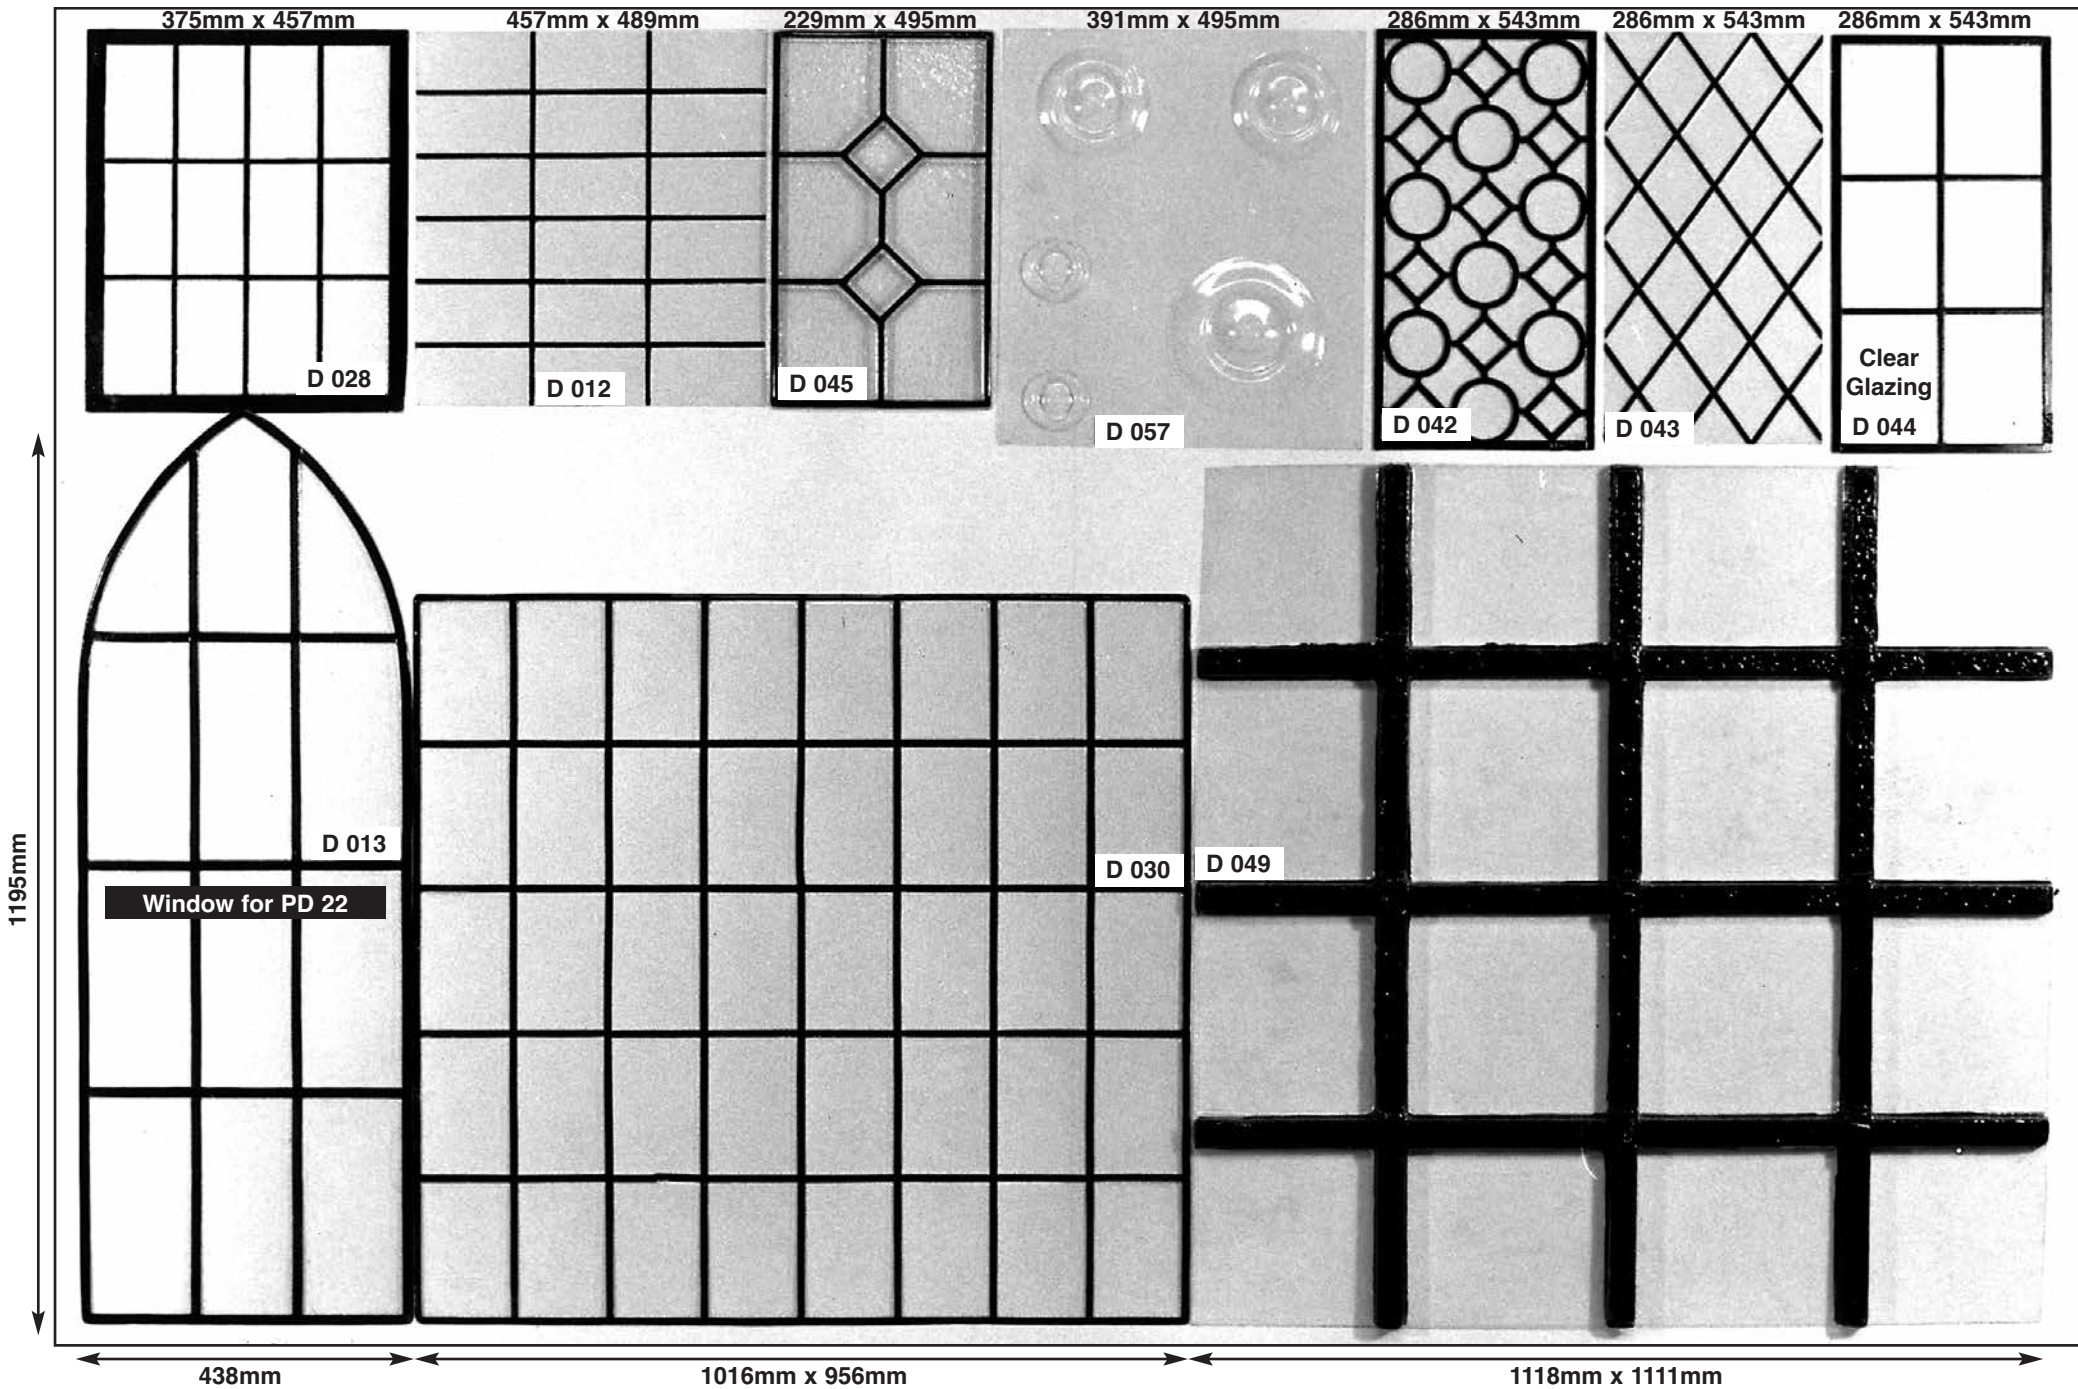

Glazing and Grills

Standard designs made in vac formed clear P.V.C. Antique glazing unless stated. For sizes refer to price list.