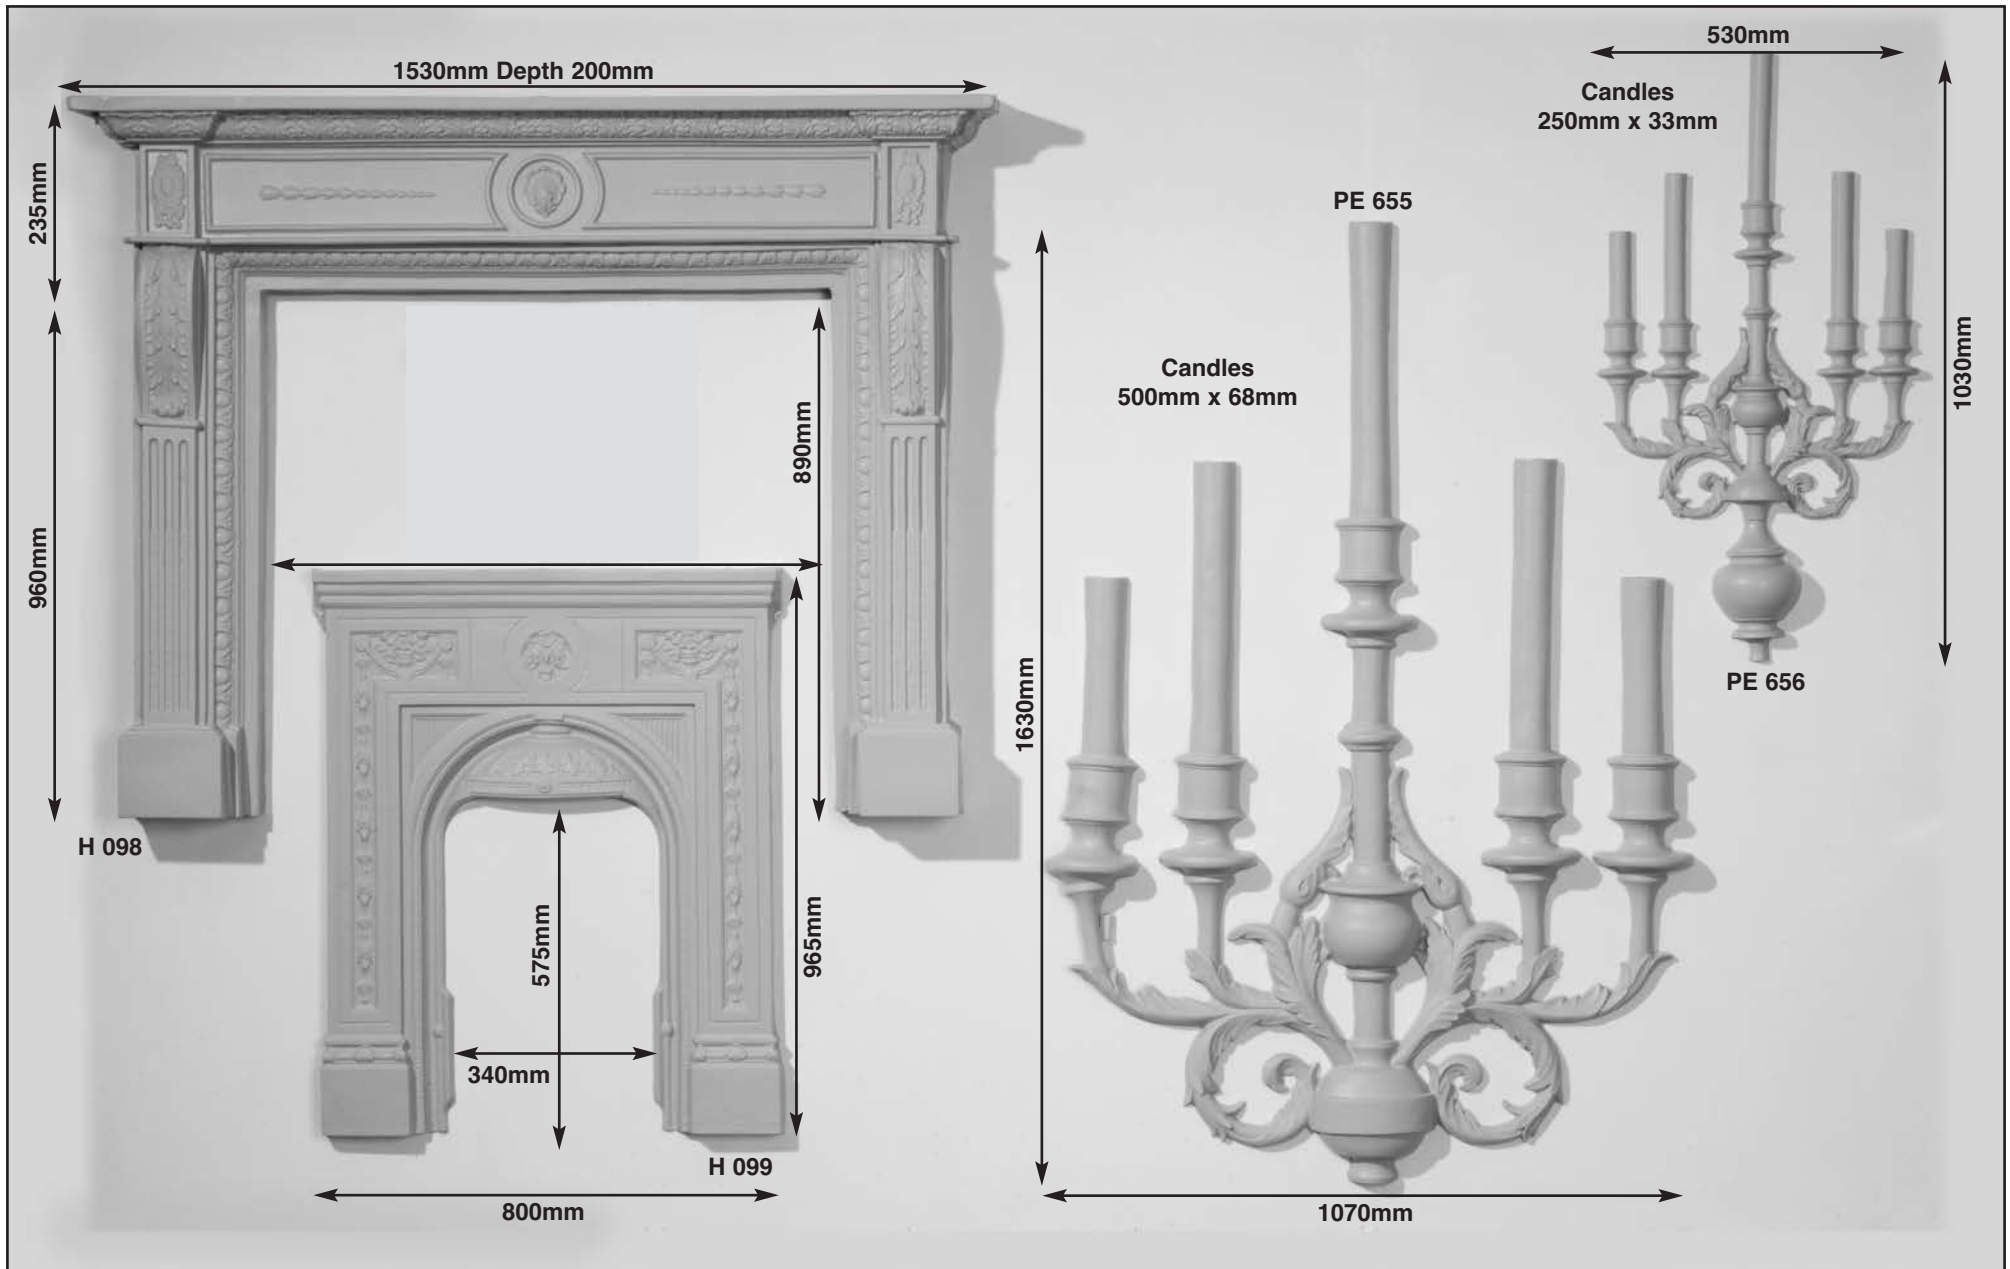

# Fire Places & Candelabra

Standard designs made in vac formed plastic 0.5mm P.V.C., 1.5mm A.B.S. or G.R.P. (glassfibre) For extra sizes refer to price list.

H 073  
1130mm x 965mm

H 080  
1728mm x 889mm

Standard designs made in vac formed plastic 0.5mm P.V.C., 1.5mm A.B.S. or G.R.P. (glassfibre) For sizes refer to price list.