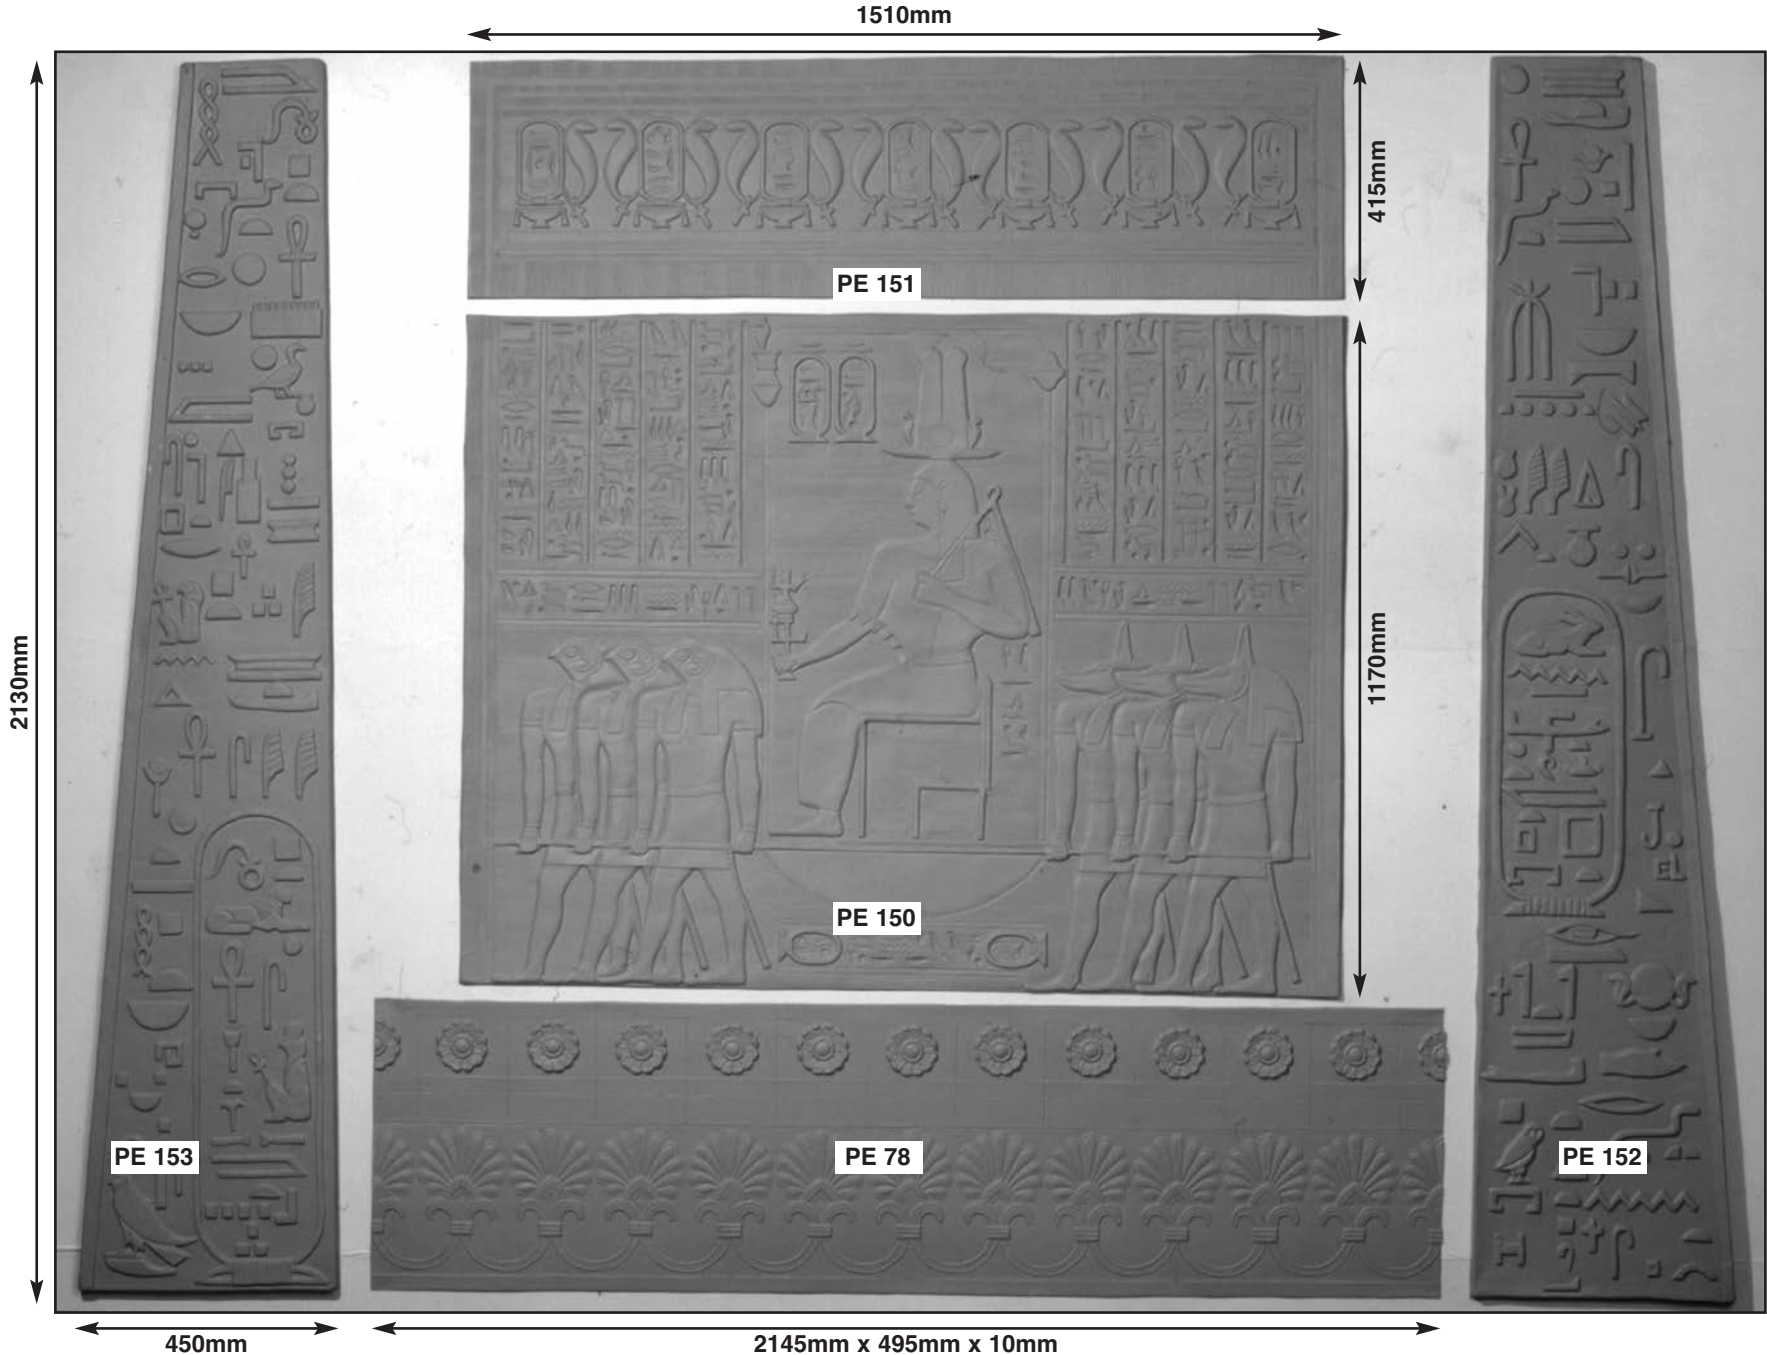

Assorted Panels • Skulls

Complete frame PE 654  
size: 1615mm x 2600mm

Indian Carving PE 5109  
Panel size: 490mm x 1730mm x 25mm

Egyptian frieze PE 154  
Panel size: 1320mm x 615mm x 45mm

Skull & Cross Bones  
PD 265  
Panel size:  
1070mm x 1790mm x 100mm

Standard designs made in vac formed plastic 0.5mm P.V.C., 1.5mm A.B.S. or G.R.P. (glassfibre)

# Egyptian Hieroglyphic Friezes

Standard designs made in vac formed plastic 0.5mm P.V.C., 1.5mm A.B.S. or G.R.P. (glassfibre) For sizes refer to price list.

Standard designs made in vac formed plastic 0.5mm P.V.C., 1.5mm A.B.S. or G.R.P. (glassfibre) For extra sizes refer to price list.