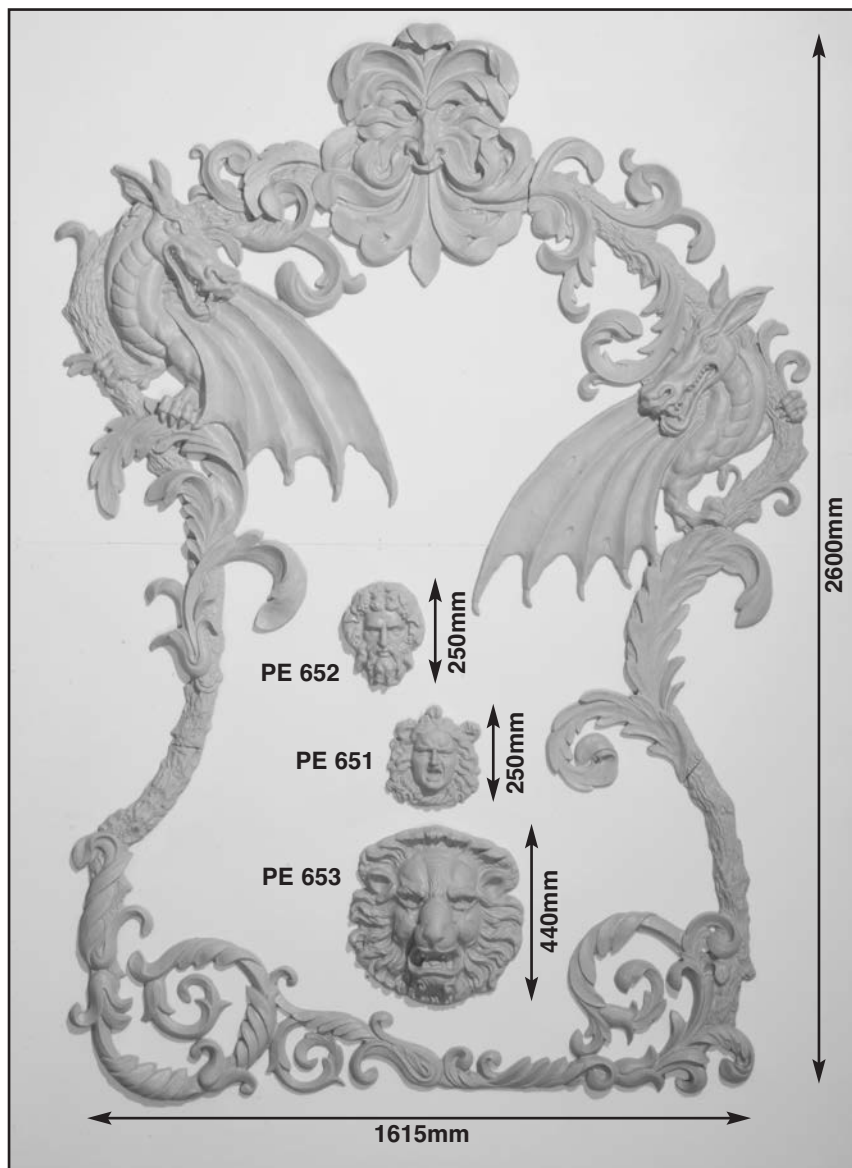

Assorted Panels • Skulls

Complete frame PE 654  
size: 1615mm x 2600mm

Indian Carving PE 5109  
Panel size: 490mm x 1730mm x 25mm

Egyptian frieze PE 154  
Panel size: 1320mm x 615mm x 45mm

Skull & Cross Bones  
PD 265  
Panel size:  
1070mm x 1790mm x 100mm

Standard designs made in vac formed plastic 0.5mm P.V.C., 1.5mm A.B.S. or G.R.P. (glassfibre)

# Egyptian Hieroglyphic Friezes

Standard designs made in vac formed plastic 0.5mm P.V.C., 1.5mm A.B.S. or G.R.P. (glassfibre) For sizes refer to price list.

Standard designs made in vac formed plastic 0.5mm P.V.C., 1.5mm A.B.S. or G.R.P. (glassfibre) For extra sizes refer to price list.