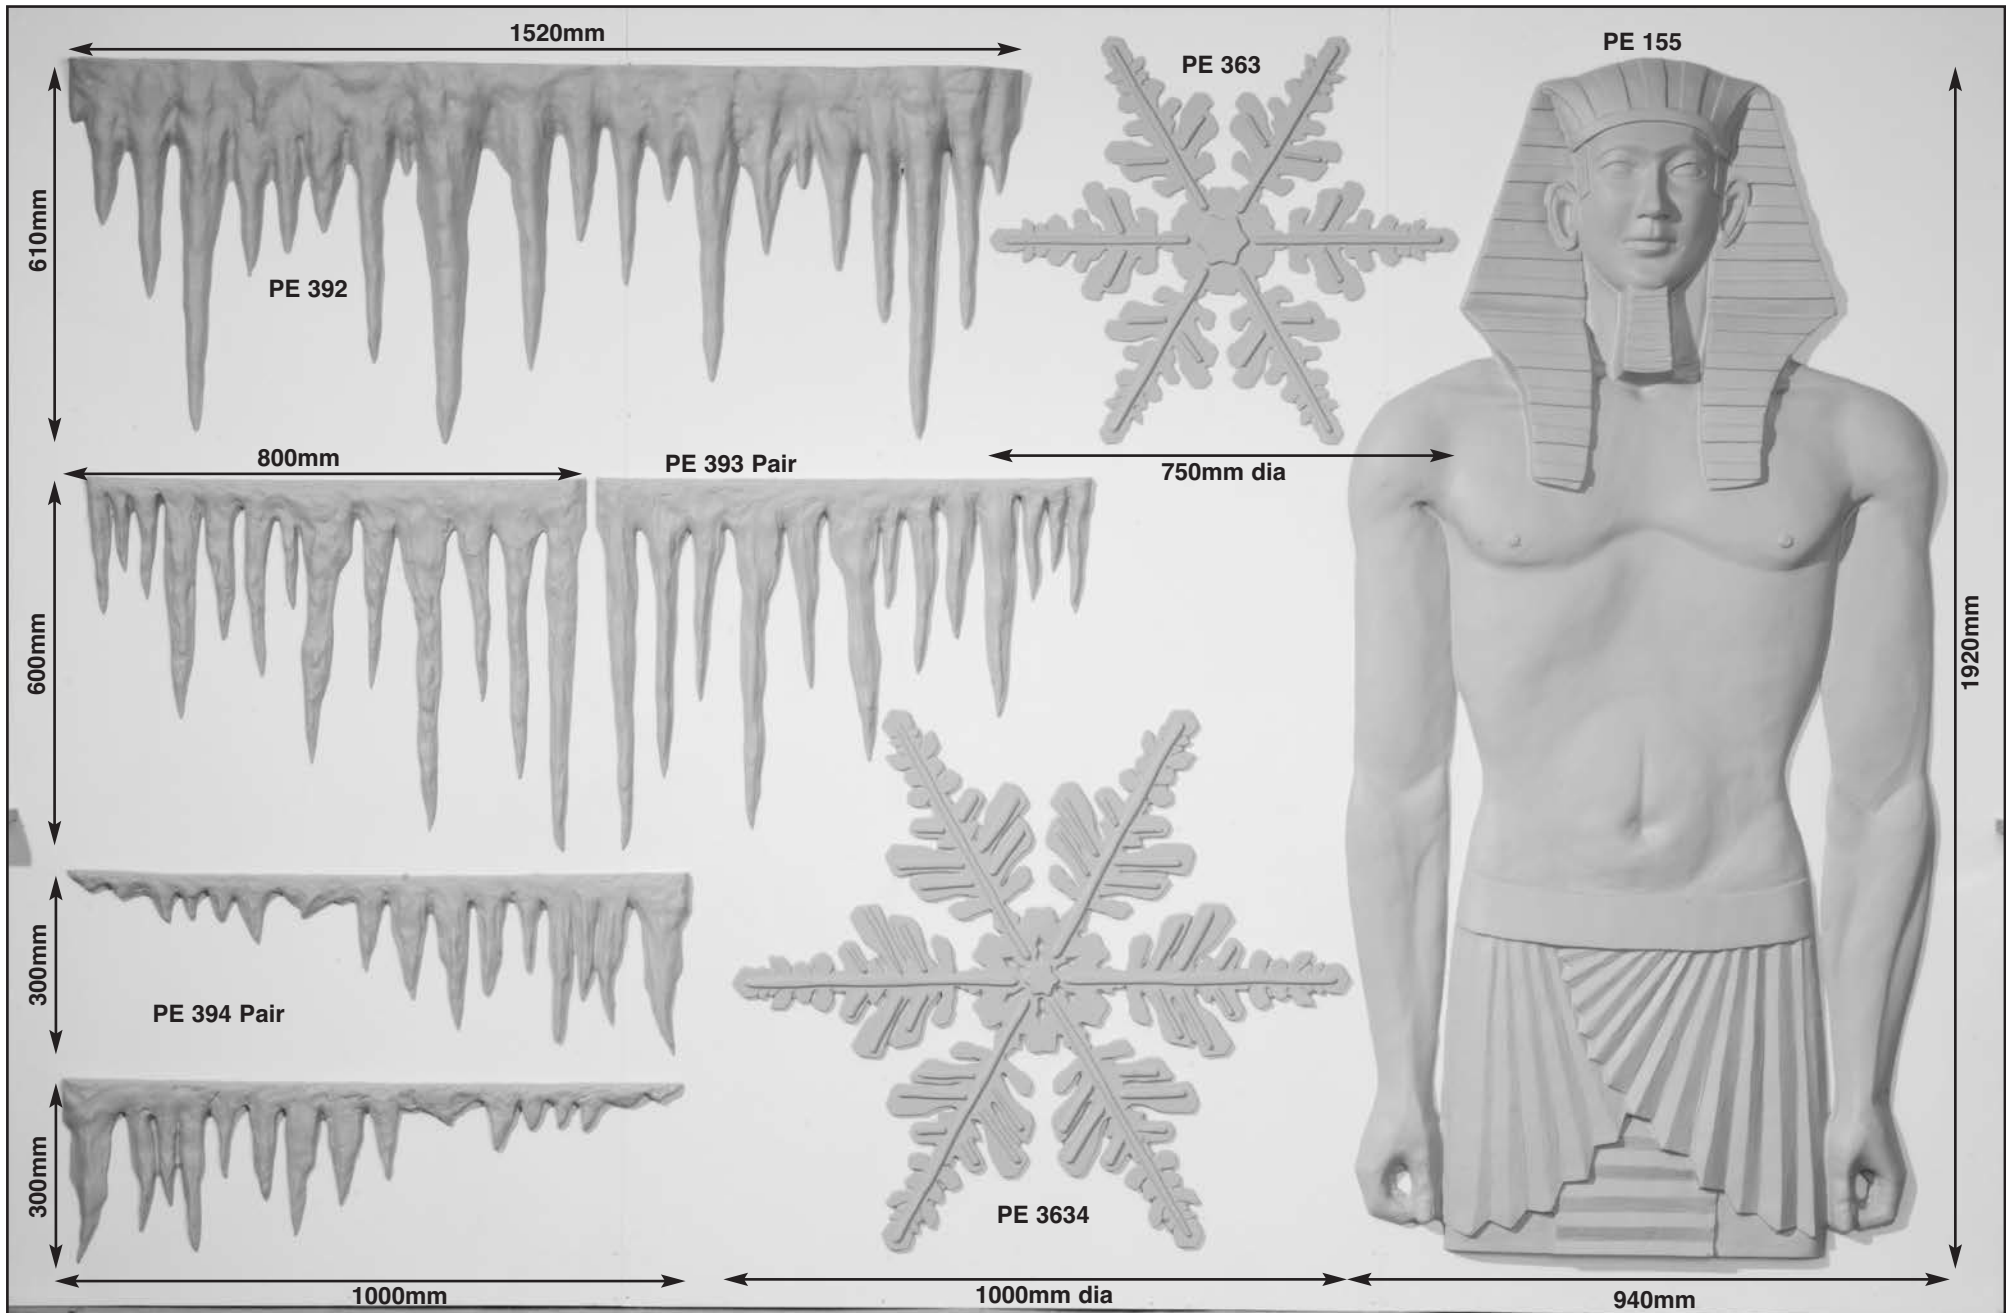

Assorted Panels • Skulls

Complete frame PE 654  
size: 1615mm x 2600mm

Indian Carving PE 5109  
Panel size: 490mm x 1730mm x 25mm

Egyptian frieze PE 154  
Panel size: 1320mm x 615mm x 45mm

Skull & Cross Bones  
PD 265  
Panel size:  
1070mm x 1790mm x 100mm

Standard designs made in vac formed plastic 0.5mm P.V.C., 1.5mm A.B.S. or G.R.P. (glassfibre)

# Egyptian Hieroglyphic Friezes

Standard designs made in vac formed plastic 0.5mm P.V.C., 1.5mm A.B.S. or G.R.P. (glassfibre) For sizes refer to price list.

Standard designs made in vac formed plastic 0.5mm P.V.C., 1.5mm A.B.S. or G.R.P. (glassfibre) For extra sizes refer to price list.