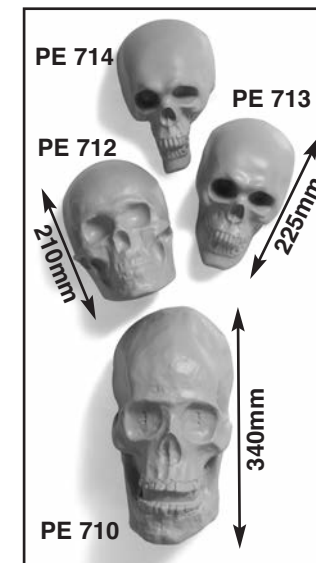

Assorted Panels • Skulls

Complete frame PE 654  
size: 1615mm x 2600mm

Indian Carving PE 5109  
Panel size: 490mm x 1730mm x 25mm

Egyptian frieze PE 154  
Panel size: 1320mm x 615mm x 45mm

Skull & Cross Bones  
PD 265  
Panel size:  
1070mm x 1790mm x 100mm

Standard designs made in vac formed plastic 0.5mm P.V.C., 1.5mm A.B.S. or G.R.P. (glassfibre)

# Egyptian Hieroglyphic Friezes

Standard designs made in vac formed plastic 0.5mm P.V.C., 1.5mm A.B.S. or G.R.P. (glassfibre) For sizes refer to price list.

Standard designs made in vac formed plastic 0.5mm P.V.C., 1.5mm A.B.S. or G.R.P. (glassfibre) For extra sizes refer to price list.