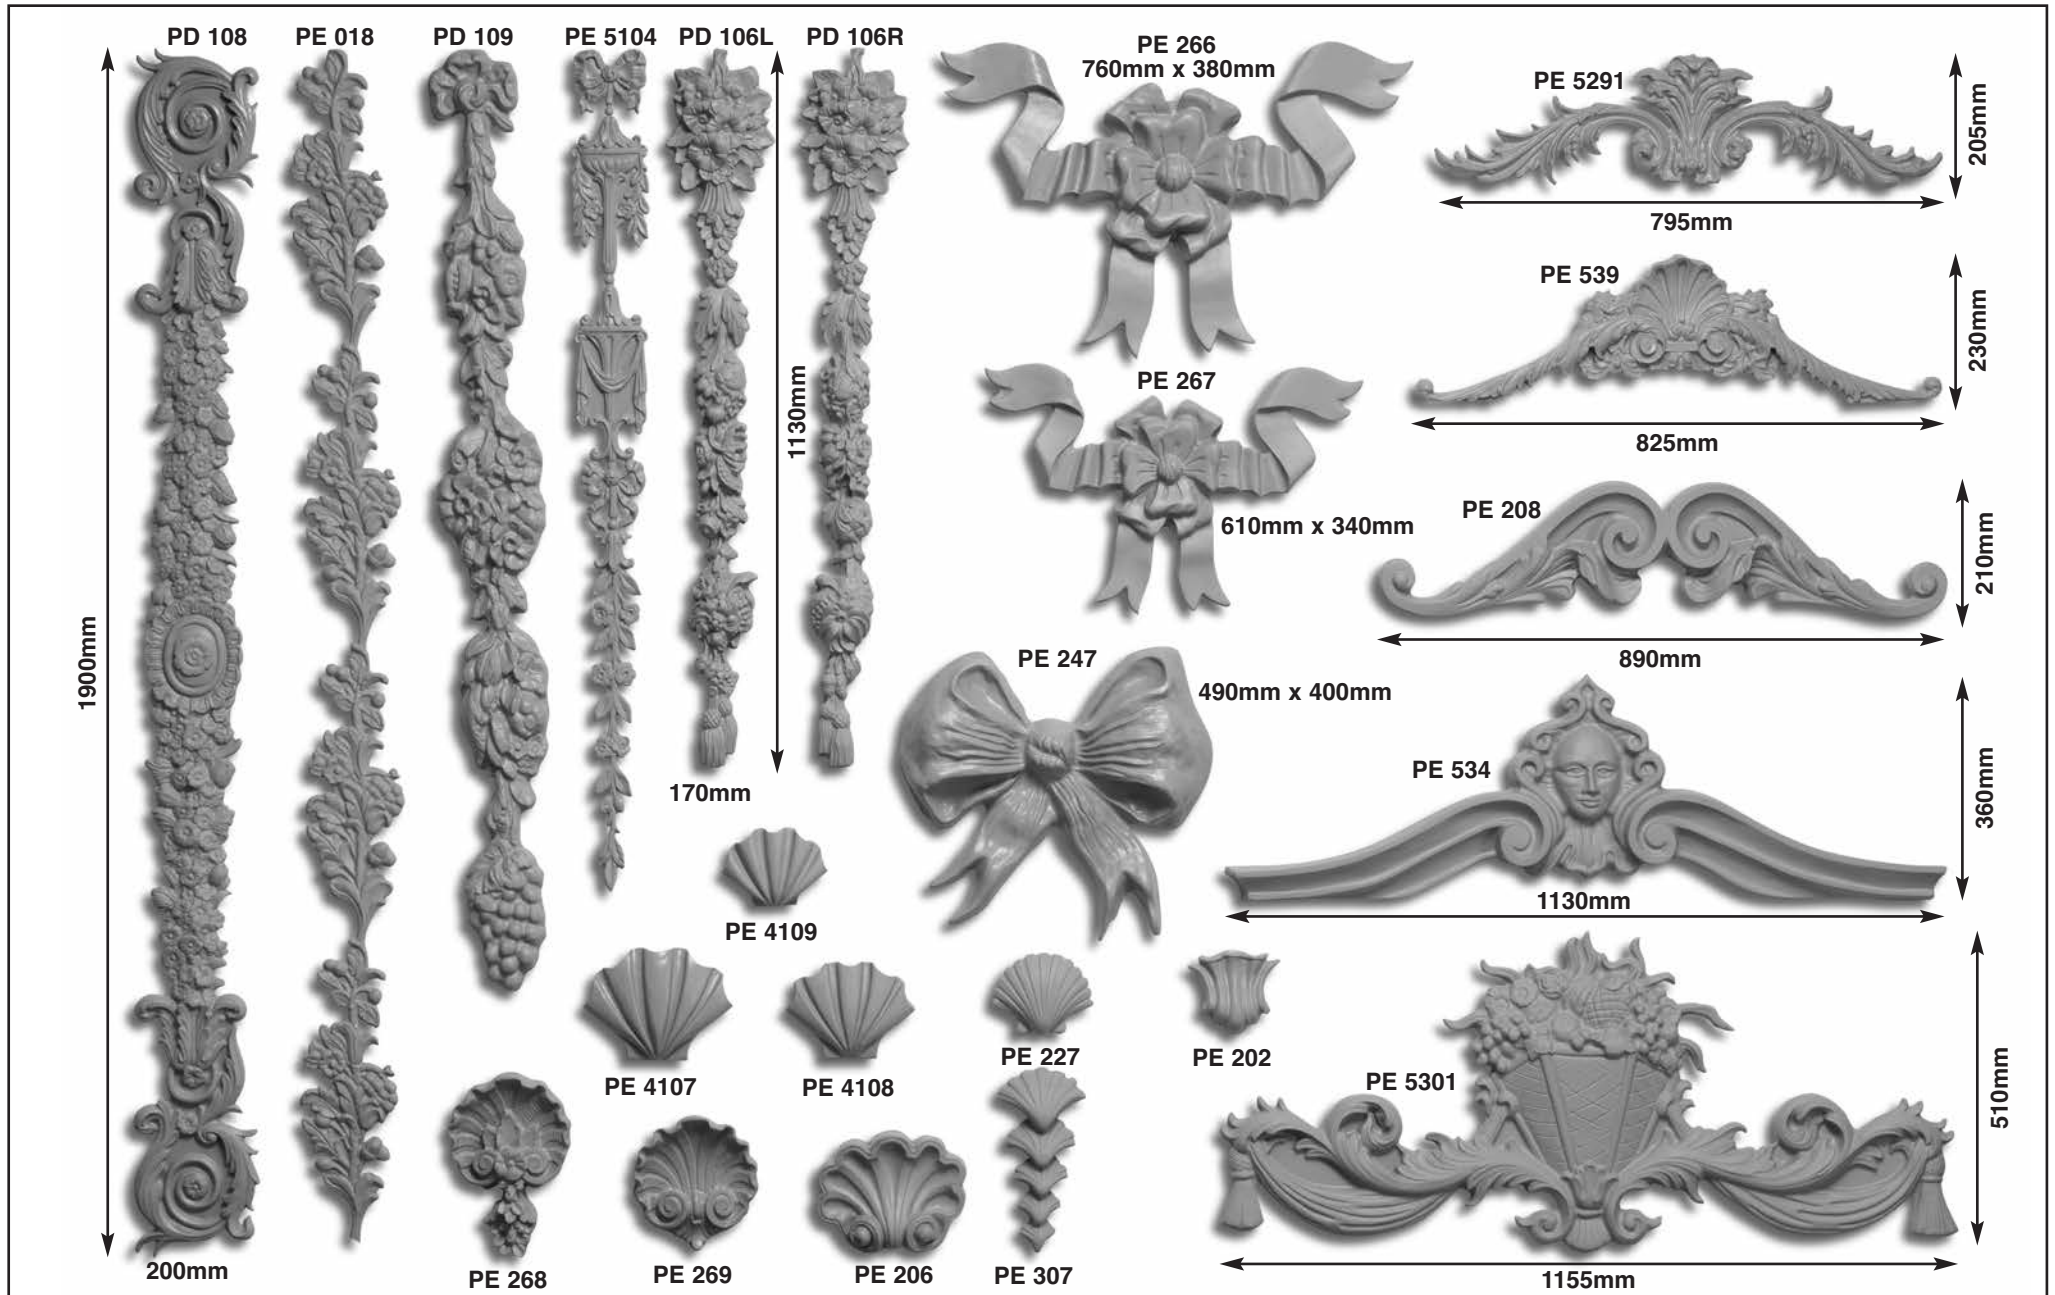

# Shells • Bows • Festoon Drops And Over Doors

Standard designs made in vac formed plastic 0.5mm P.V.C., 1.5mm A.B.S. or G.R.P. (glassfibre) For sizes refer to price list.

Larger closed pediment available in GRP, see New Columns & Urns catalogue

Standard designs made in vac formed plastic 0.5mm P.V.C., 1.5mm A.B.S. or G.R.P. (glassfibre) For sizes refer to price list.