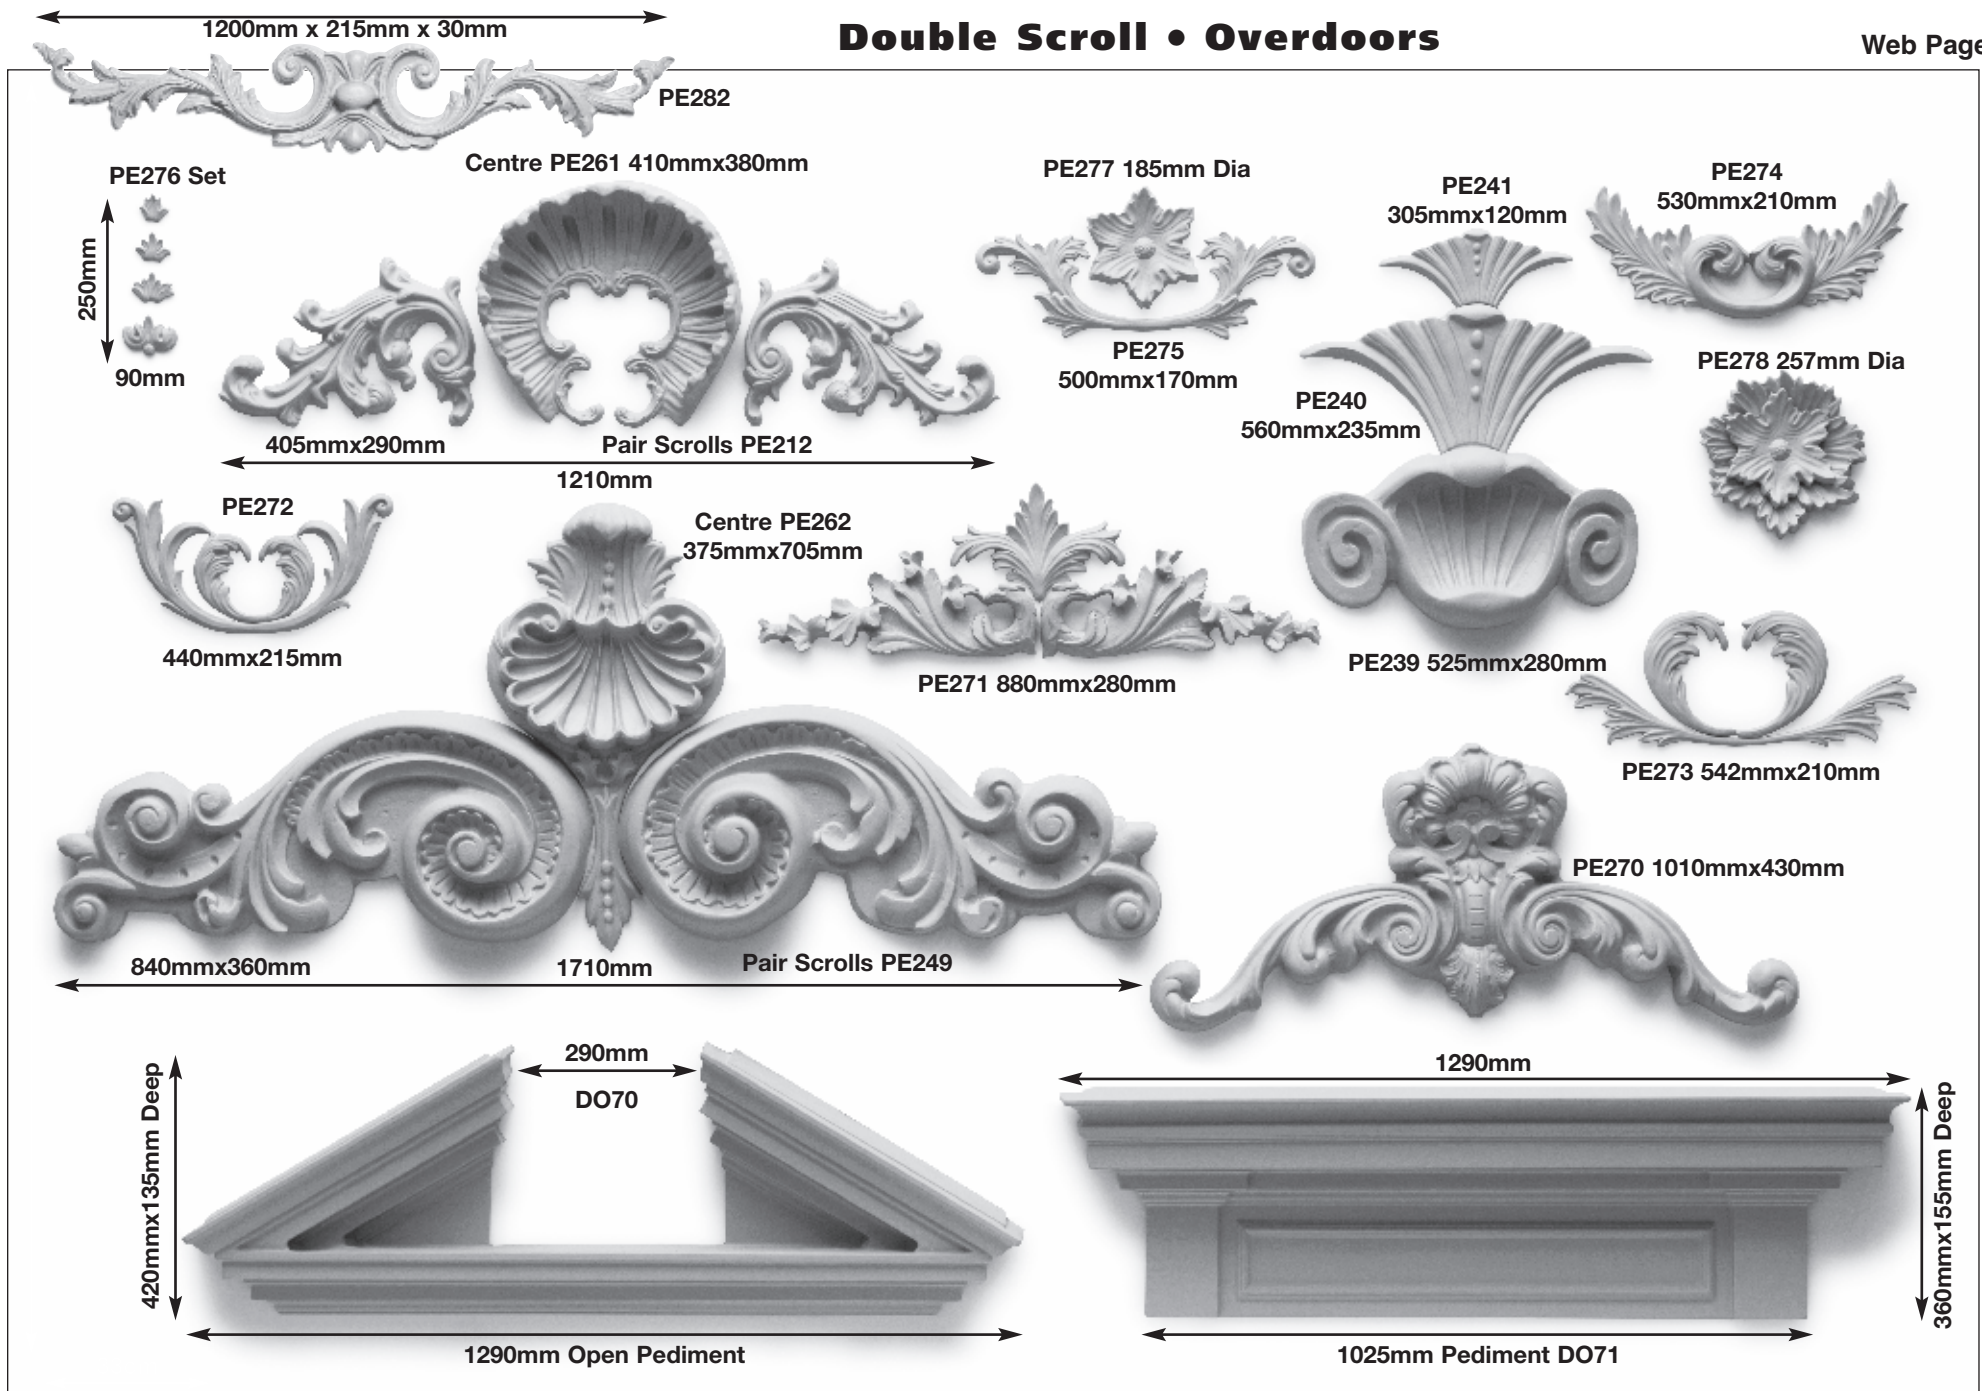

# Shells • Bows • Festoon Drops And Over Doors

Standard designs made in vac formed plastic 0.5mm P.V.C., 1.5mm A.B.S. or G.R.P. (glassfibre) For sizes refer to price list.

Larger closed pediment available in GRP, see New Columns & Urns catalogue

Standard designs made in vac formed plastic 0.5mm P.V.C., 1.5mm A.B.S. or G.R.P. (glassfibre) For sizes refer to price list.