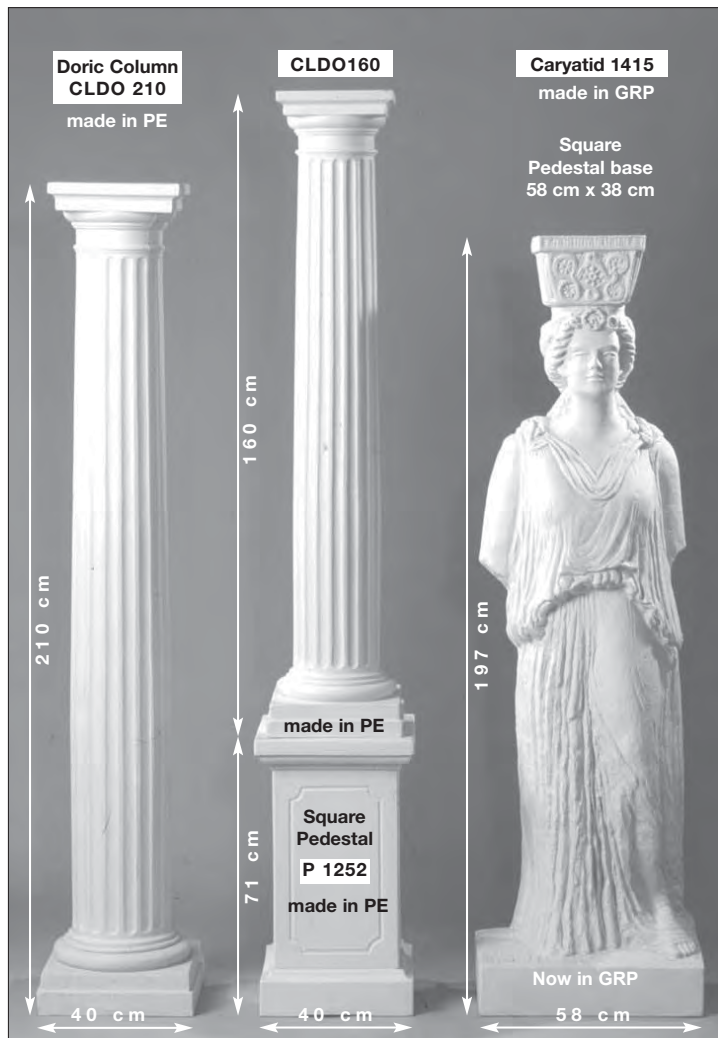

# Columns • Statues • Pedestals

Standard designs made in G.R.P. ( glassfibre ) or P.E. ( rotationally moulded polyethylene )

# Statues • Pedestals

**Apollo**  
ST 2  
Base 27 cm x 26 cm  
made in PE

**Venus di Milo**  
TR 3  
made in PE

**Cirene**  
TR 2  
Base 34 cm x 24 cm  
made in PE

**Greek Torso**  
TR 1  
made in ; FD

**Venus di Milo**  
Medium 1417  
Base 32 cm x 28 cm  
made in PE

**Venus**  
Medium 1418  
Base diameter 21 cm  
made in PE

Standard designs made in G.R.P. ( glassfibre ) or P.E. ( rotationally moulded polyethylene )