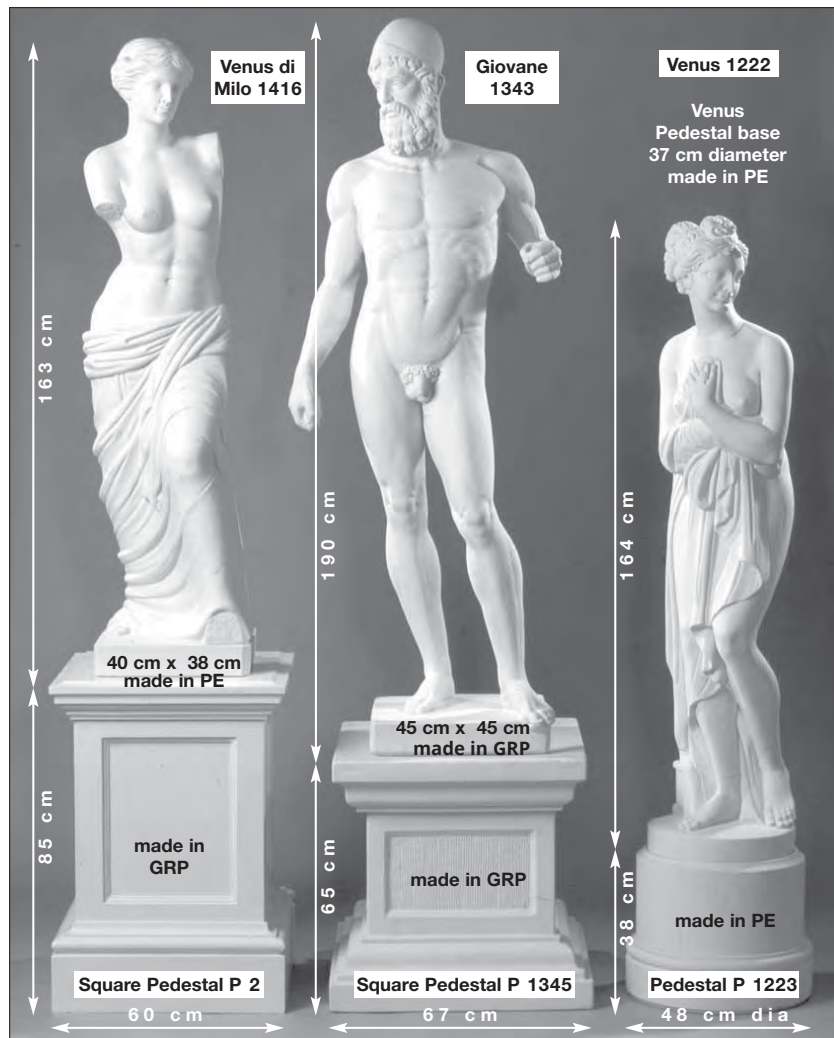

# Columns • Statues • Pedestals

Standard designs made in G.R.P. ( glassfibre ) or P.E. ( rotationally moulded polyethylene )

# Statues • Pedestals

**Apollo**  
ST 2  
Base 27 cm x 26 cm  
made in PE

**Venus di Milo**  
TR 3  
made in PE

**Cirene**  
TR 2  
Base 34 cm x 24 cm  
made in PE

**Greek Torso**  
TR 1  
made in ; FD

**Venus di Milo**  
Medium 1417  
Base 32 cm x 28 cm  
made in PE

**Venus**  
Medium 1418  
Base diameter 21 cm  
made in PE

Standard designs made in G.R.P. ( glassfibre ) or P.E. ( rotationally moulded polyethylene )