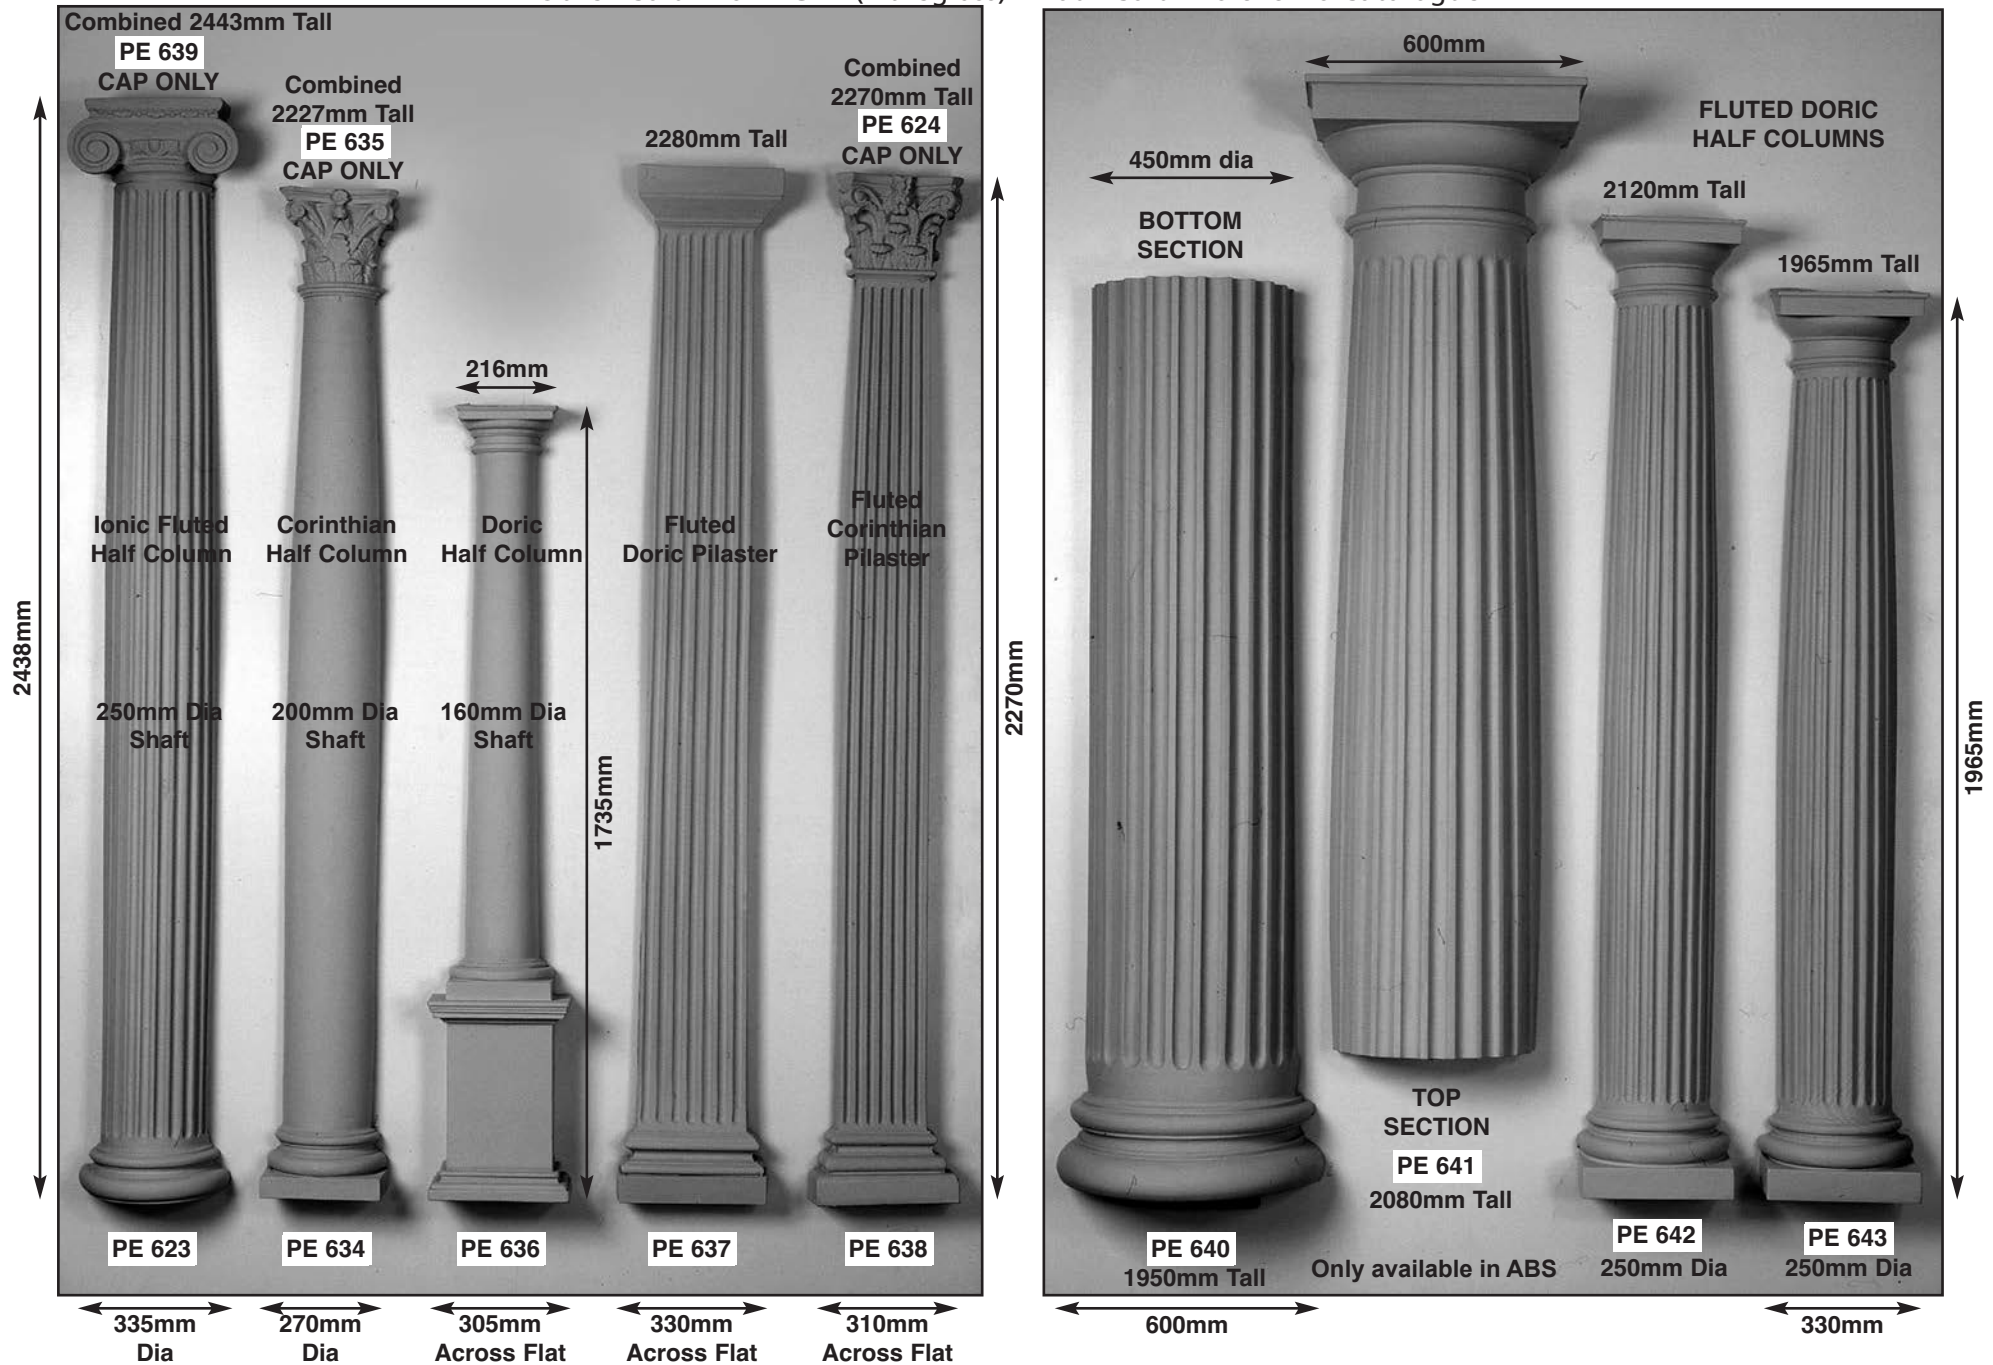

# Columns and Capitals

Standard designs made in vac formed plastic 0.5mm P.V.C., 1.5mm A.B.S. or G.R.P. (glassfibre) For sizes refer to price list.

Other Columns in GRP (fibreglass) in our Columns & Urns Catalogue

Standard designs made in vac formed plastic 0.5mm P.V.C., 1.5mm A.B.S. or G.R.P. (glassfibre) For sizes refer to price list.

# Decorative Columns Pedestals and Urn

Standard designs made in vac formed plastic 0.5mm P.V.C., 1.5mm A.B.S. or G.R.P. (glassfibre) For sizes refer to price list.

Art Deco Pilaster Capital Other Columns in GRP (fibreglass) in our Columns & Urns Catalogue