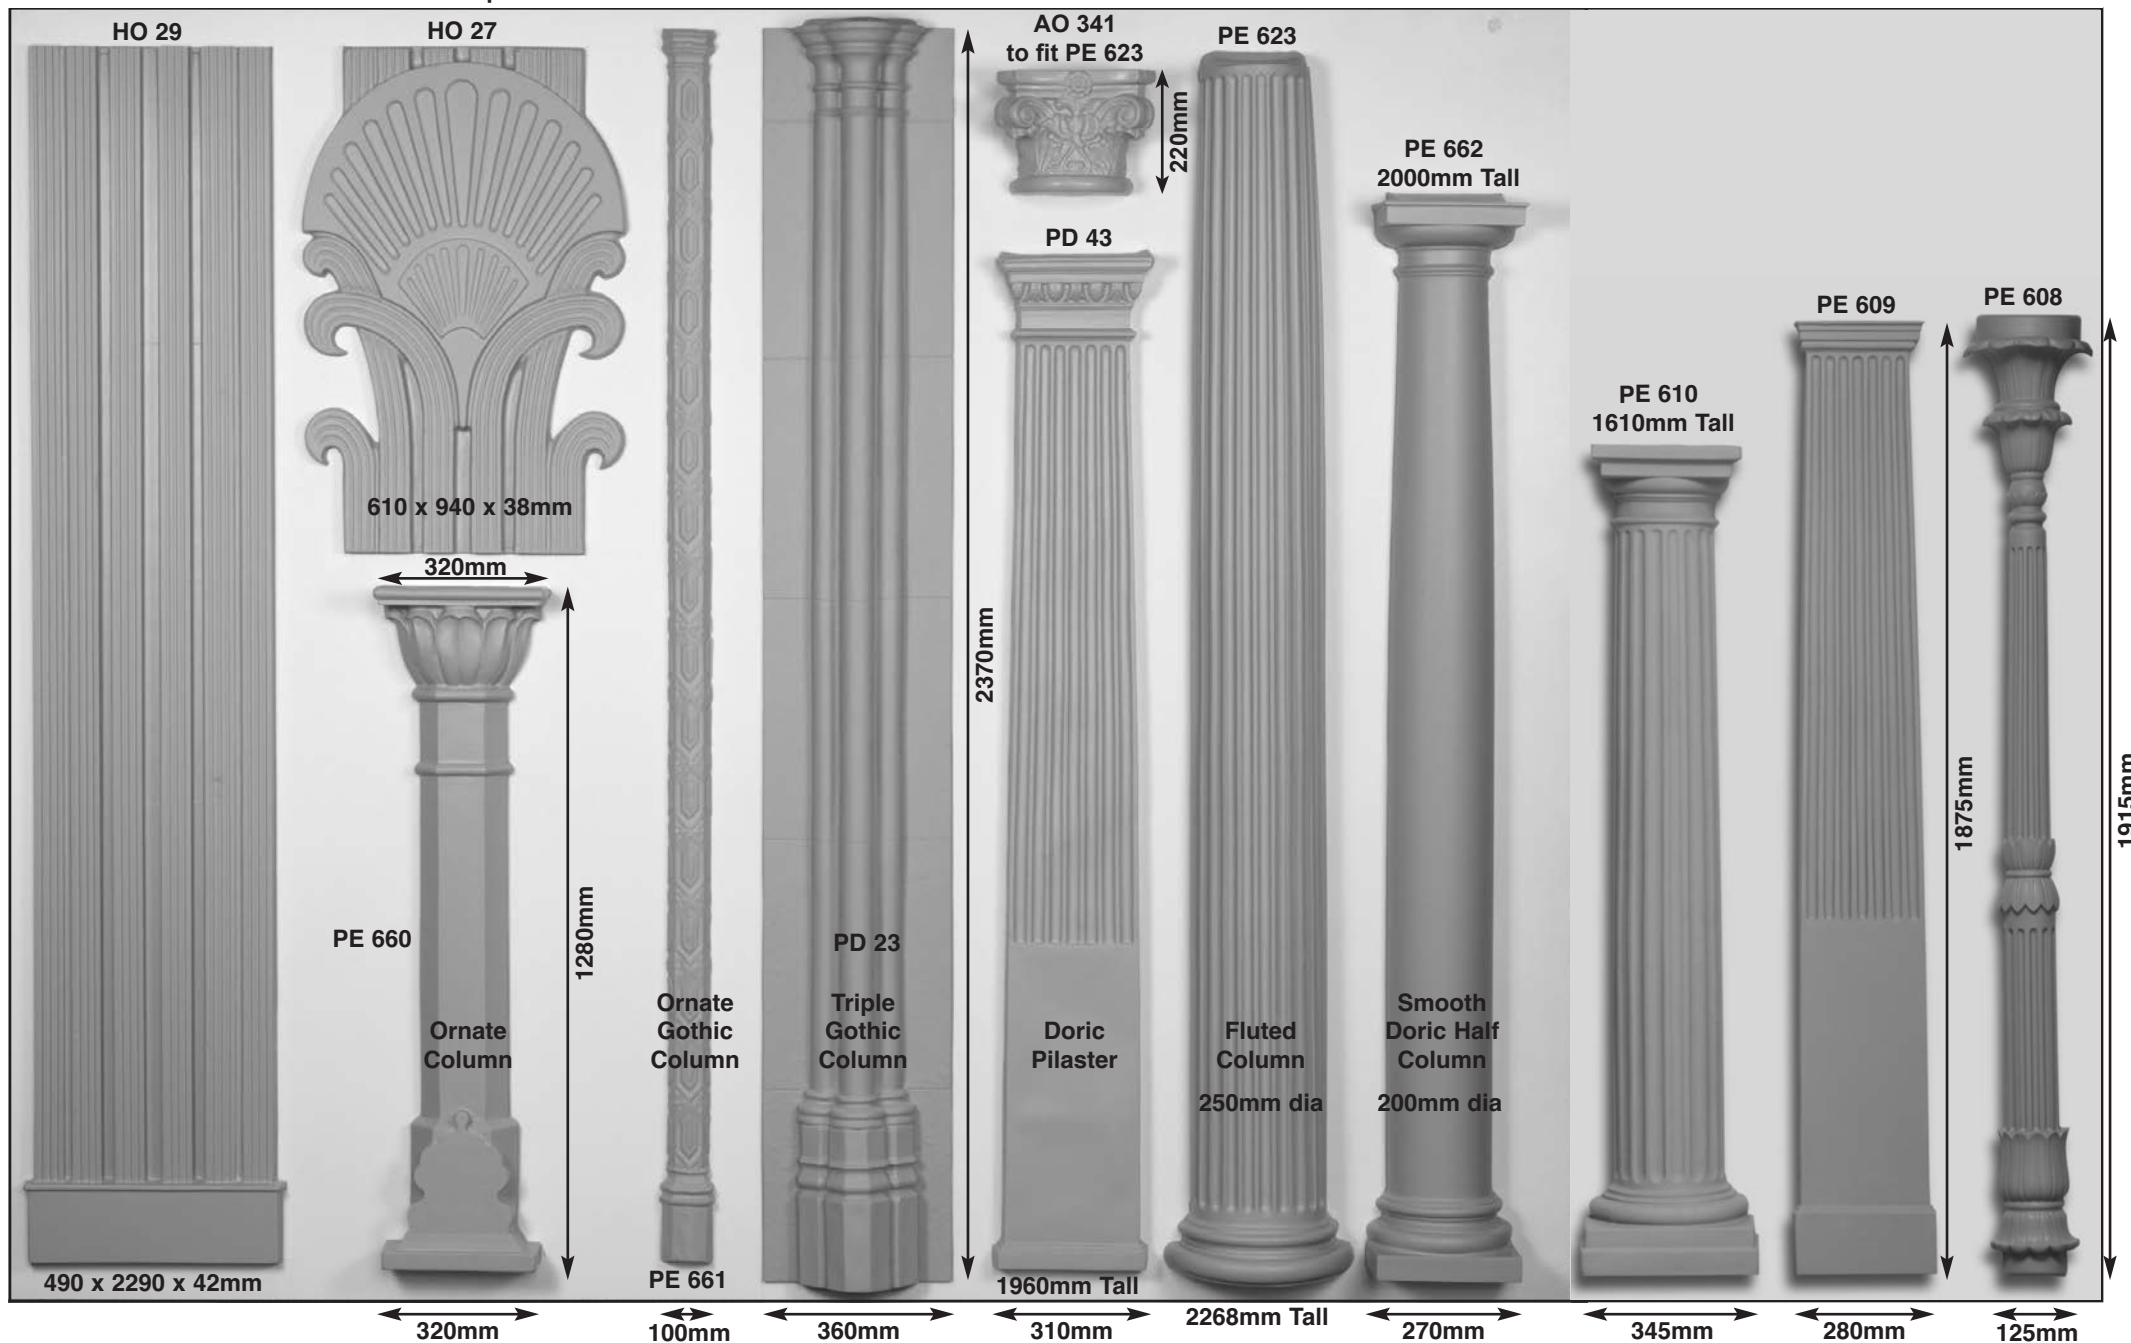

# Columns and Capitals

Standard designs made in vac formed plastic 0.5mm P.V.C., 1.5mm A.B.S. or G.R.P. (glassfibre) For sizes refer to price list.

Other Columns in GRP (fibreglass) in our Columns & Urns Catalogue

Standard designs made in vac formed plastic 0.5mm P.V.C., 1.5mm A.B.S. or G.R.P. (glassfibre) For sizes refer to price list.

# Decorative Columns Pedestals and Urn

Standard designs made in vac formed plastic 0.5mm P.V.C., 1.5mm A.B.S. or G.R.P. (glassfibre) For sizes refer to price list.

Art Deco Pilaster Capital Other Columns in GRP (fibreglass) in our Columns & Urns Catalogue