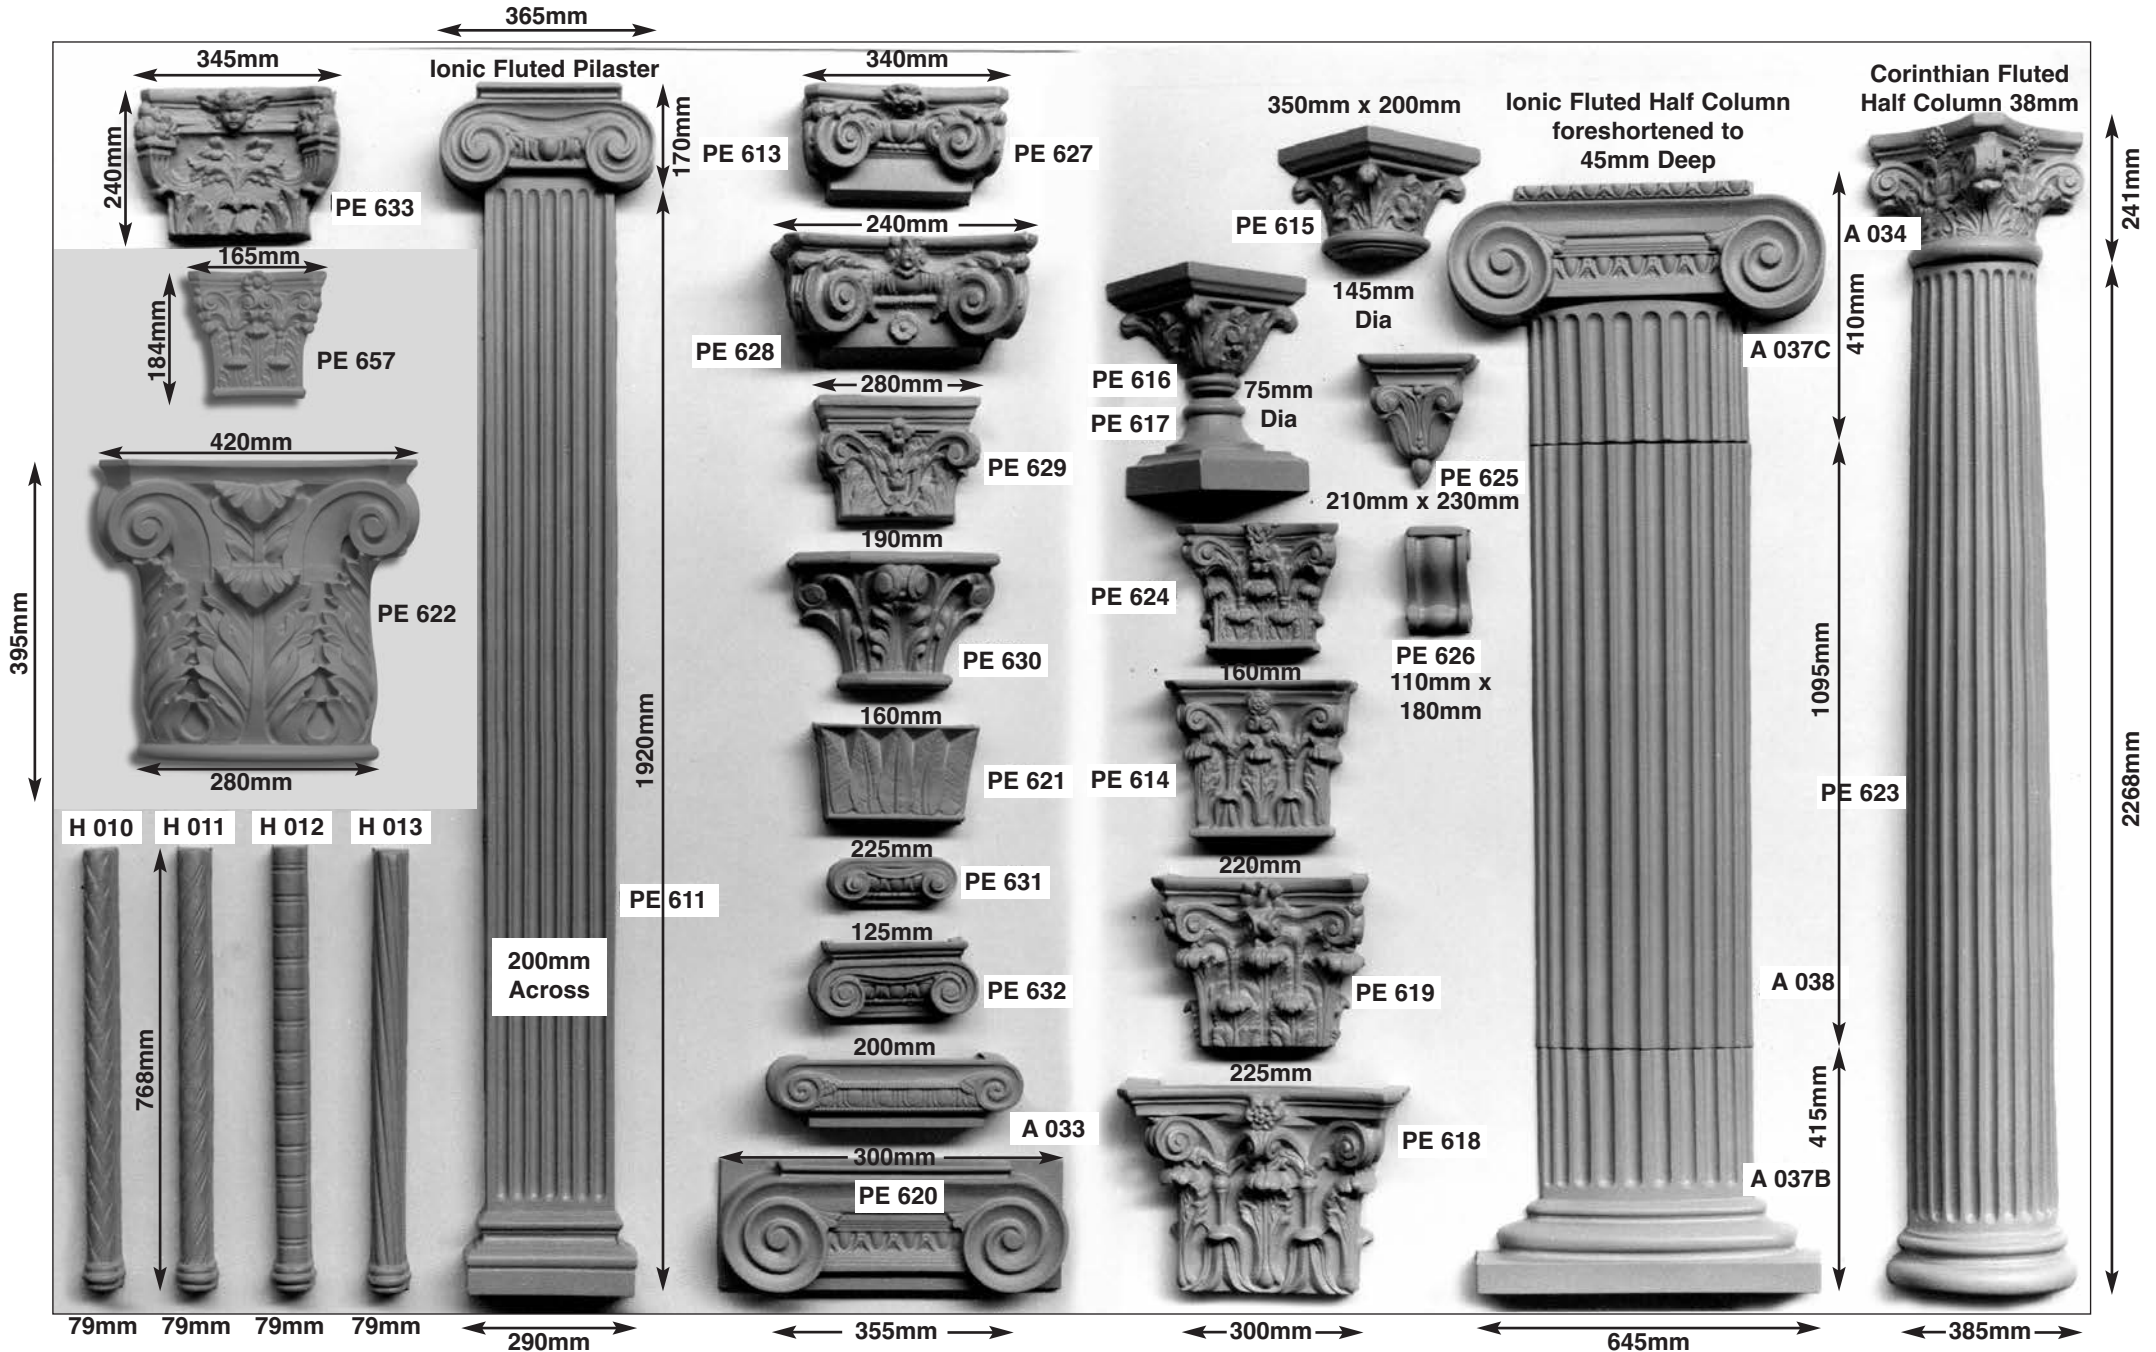

# Columns and Capitals

Standard designs made in vac formed plastic 0.5mm P.V.C., 1.5mm A.B.S. or G.R.P. (glassfibre) For sizes refer to price list.

Other Columns in GRP (fibreglass) in our Columns & Urns Catalogue

Standard designs made in vac formed plastic 0.5mm P.V.C., 1.5mm A.B.S. or G.R.P. (glassfibre) For sizes refer to price list.

# Decorative Columns Pedestals and Urn

Standard designs made in vac formed plastic 0.5mm P.V.C., 1.5mm A.B.S. or G.R.P. (glassfibre) For sizes refer to price list.

Art Deco Pilaster Capital Other Columns in GRP (fibreglass) in our Columns & Urns Catalogue