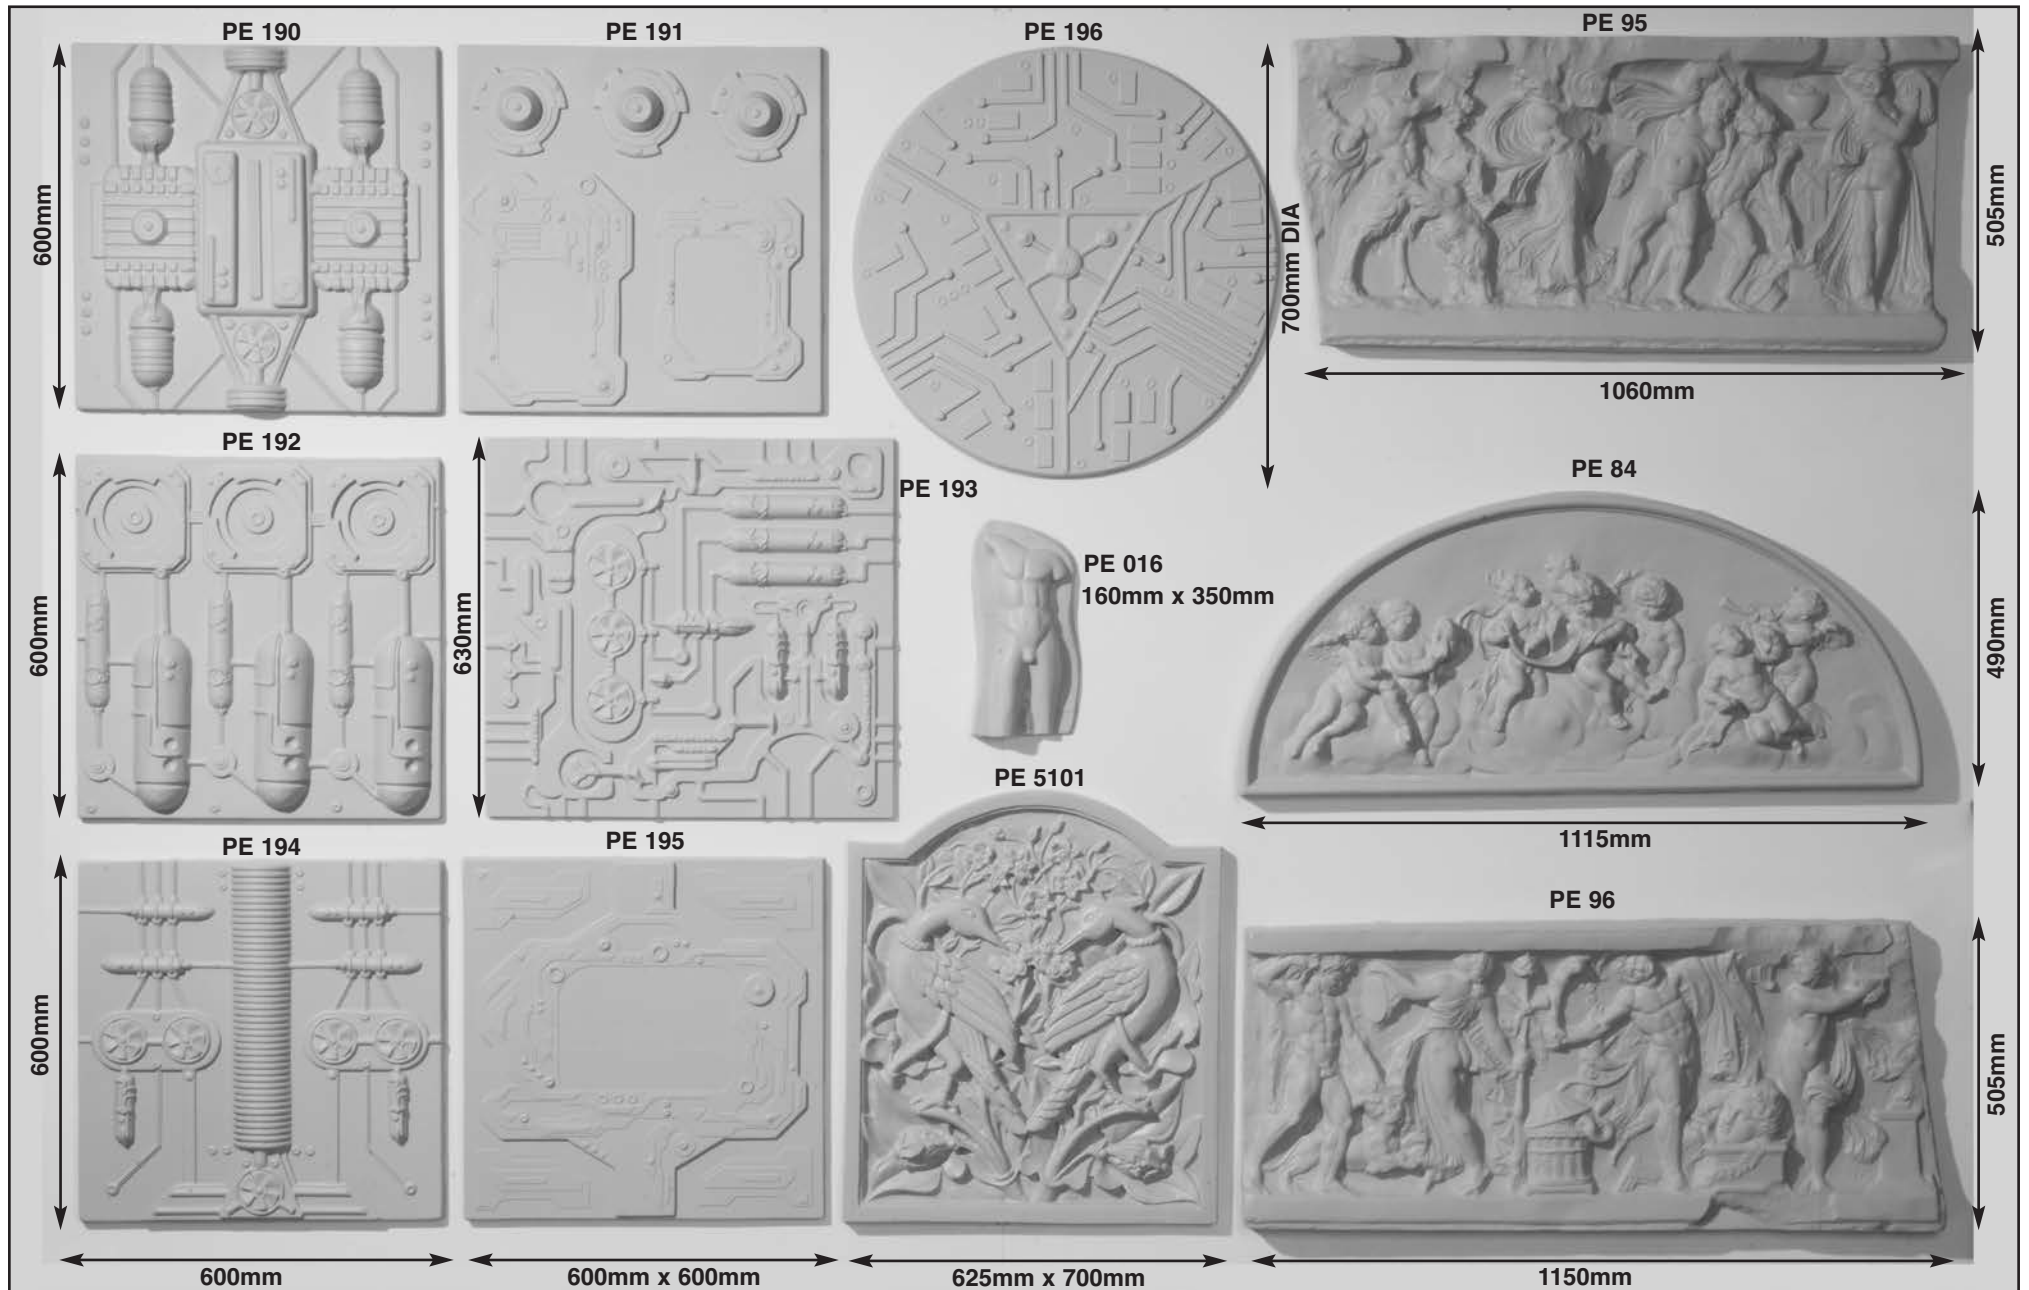

# Classical Friezes

1430mm x 745mm x 80mm

1135mm x 715mm x 30mm

440mm x 125mm

520mm x 115mm

340mm

2000mm

525mm

1010mm x 460mm x 50mm

2285mm x 530mm

Standard designs made in vac formed plastic 0.5mm P.V.C., 1.5mm A.B.S. or G.R.P. (glassfibre) For extra sizes refer to price list.

Standard designs made in vac formed plastic 0.5mm P.V.C., 1.5mm A.B.S. or G.R.P. (glassfibre) For extra sizes refer to price list.

# Space Ship • Classical Panels

Standard designs made in vac formed plastic 0.5mm P.V.C., 1.5mm A.B.S. or G.R.P. (glassfibre) For extra sizes refer to price list.