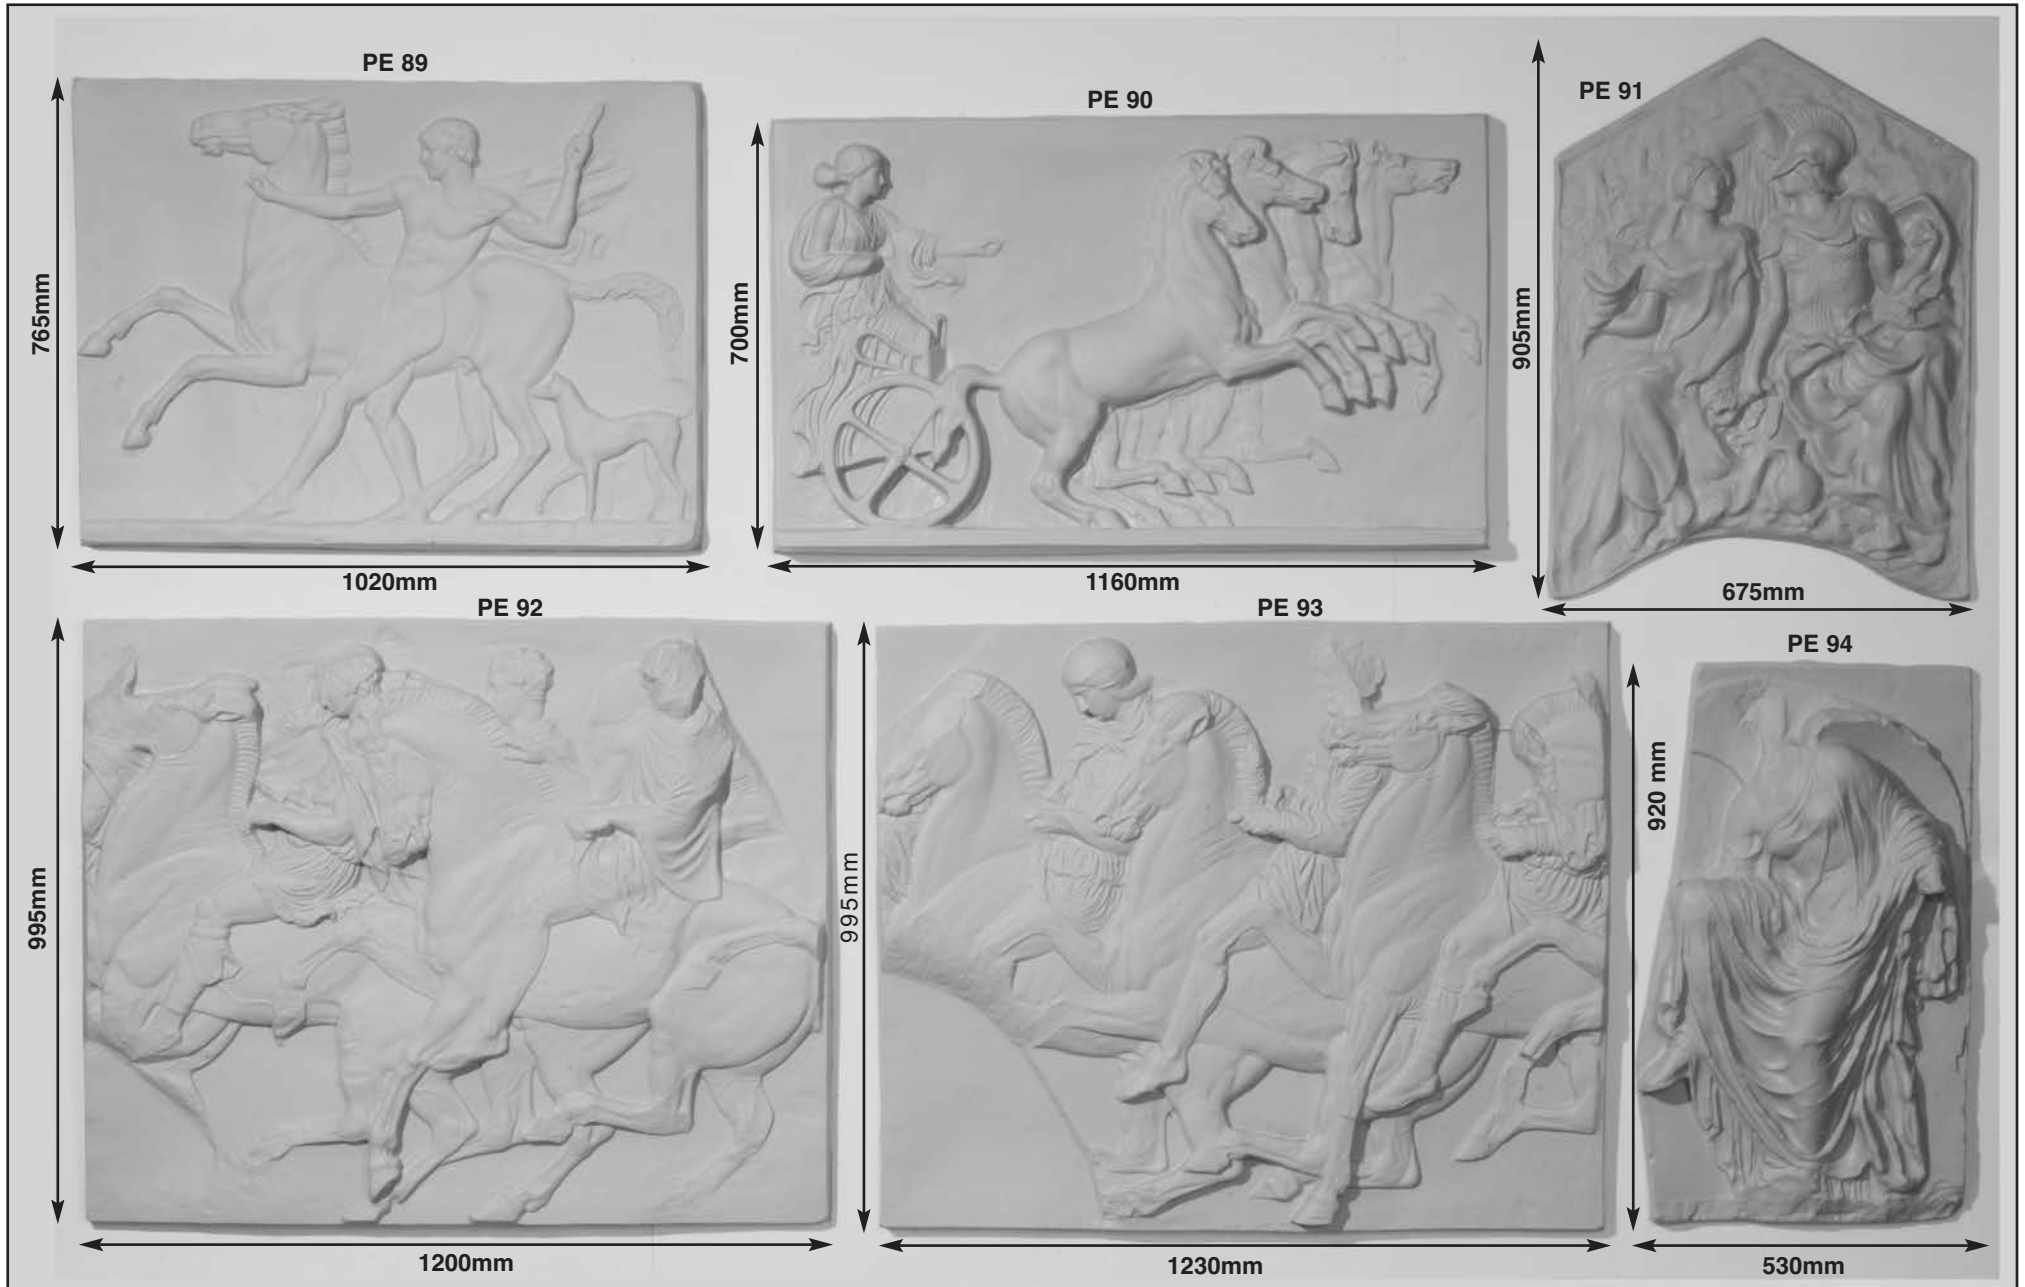

# Classical Friezes

1430mm x 745mm x 80mm

1135mm x 715mm x 30mm

440mm x 125mm

520mm x 115mm

340mm

2000mm

525mm

1010mm x 460mm x 50mm

2285mm x 530mm

Standard designs made in vac formed plastic 0.5mm P.V.C., 1.5mm A.B.S. or G.R.P. (glassfibre) For extra sizes refer to price list.

Standard designs made in vac formed plastic 0.5mm P.V.C., 1.5mm A.B.S. or G.R.P. (glassfibre) For extra sizes refer to price list.

# Space Ship • Classical Panels

Standard designs made in vac formed plastic 0.5mm P.V.C., 1.5mm A.B.S. or G.R.P. (glassfibre) For extra sizes refer to price list.