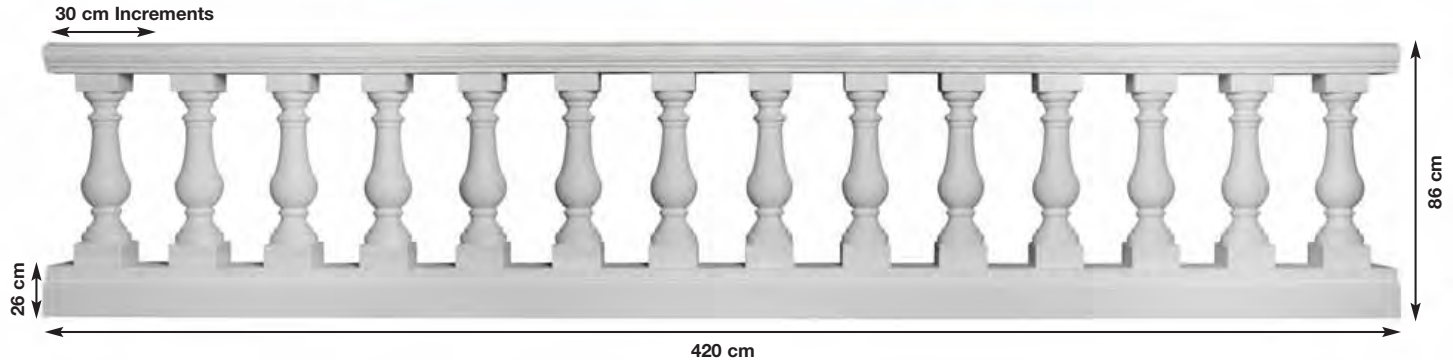

Balustrades • Barrels • Victorian Radiator

Urn M1
45 cm high
base 21 cm x 21 cm
made in GRP

Bust of
William Shakespeare
68 cm High
made in GRP

PES 3
Balustrade
made in GRP

P 11
New Pedestal
to compliment Balustrades
30 cm x 30 cm x 86.5 cm
made in GRP

PES 2
Balustrade
25 cm wide
83 cm high
made in GRP

12 Sections Each
Section 77mm Wide

Barrel A 88 high x 65 cm dia
Barrel B 52 high x 44 cm dia
Barrel C 41 high x 36 cm dia
made in GRP

Standard designs made in G.R.P. (glassfibre) or P.E. (rotationally moulded polyethylene)

Balustrades

New half round balustrade made in one size only untrimmed ABS.

Full round balustrade can be made into a variety of lengths

- PES 14 420cm Length
- PES 13 390cm Length
- PES 12 360cm Length
- PES 11 330cm Length
- PES 10 300cm Length
- PES 9 270cm Length
- PES 8 240cm Length
- PES 7 210cm Length
- PES 6 180cm Length
- PES 5 150cm Length
- PES 4 120cm Length
- PES 3 90cm Length
- PES 2 60cm Length

- New full round balustrade
- 30 cm per baluster
- GRP (fibreglass) top + bottom rails
- rotationally moulded balusters
- plywood underside of base.

Standard designs made in G.R.P. (glassfibre) or P.E. (rotationally moulded polyethylene)