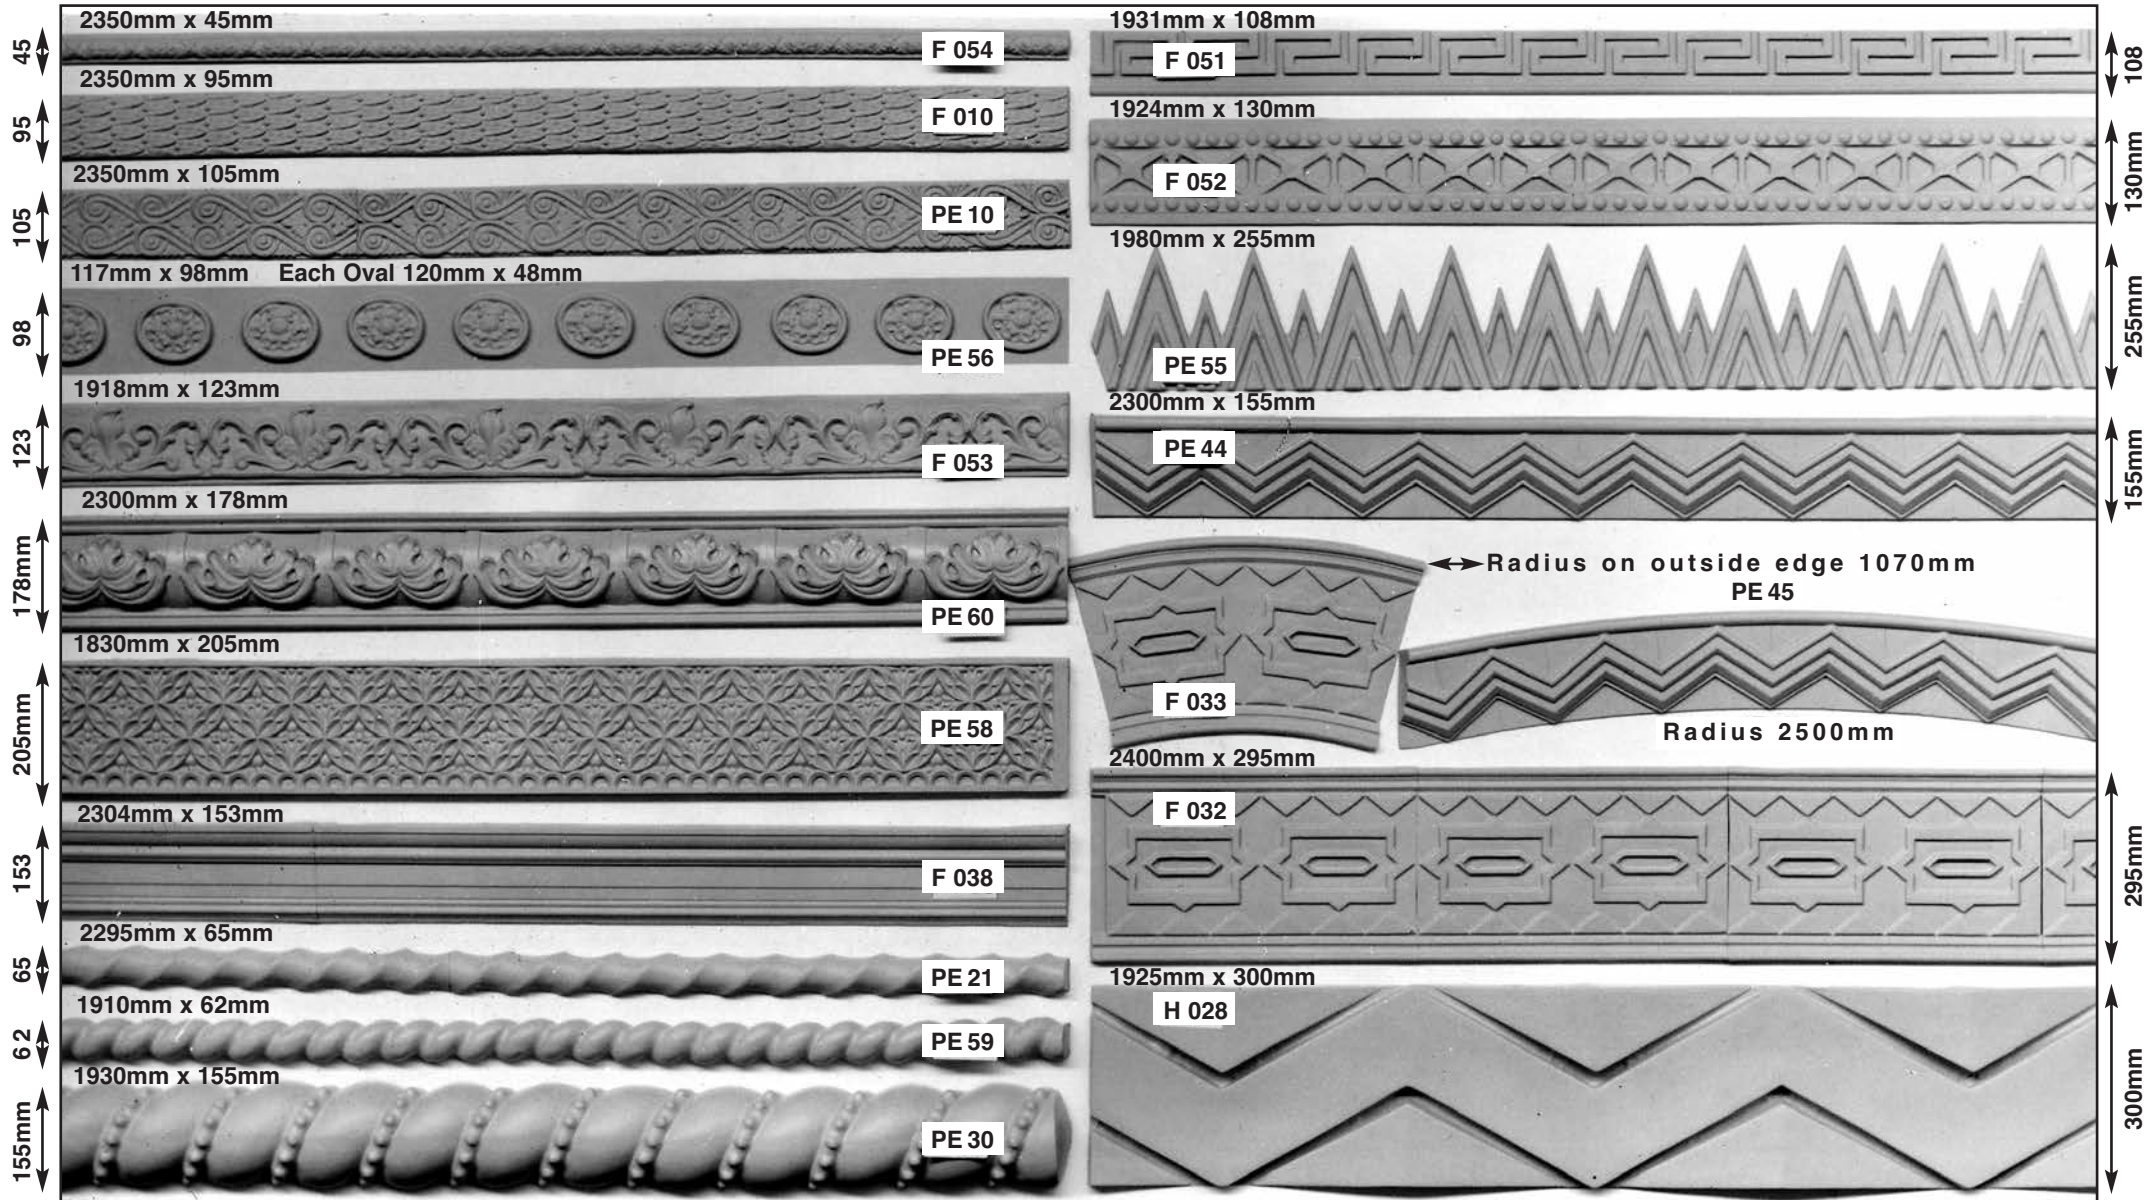

Decorative Frieze • Twisting Columns

Standard designs made in vac formed plastic 0.5mm P.V.C., 1.5mm A.B.S. or G.R.P. (glassfibre) For extra sizes refer to price list.

Standard designs made in vac formed plastic 0.5mm P.V.C., 1.5mm A.B.S. or G.R.P. (glassfibre) For sizes refer to price list.