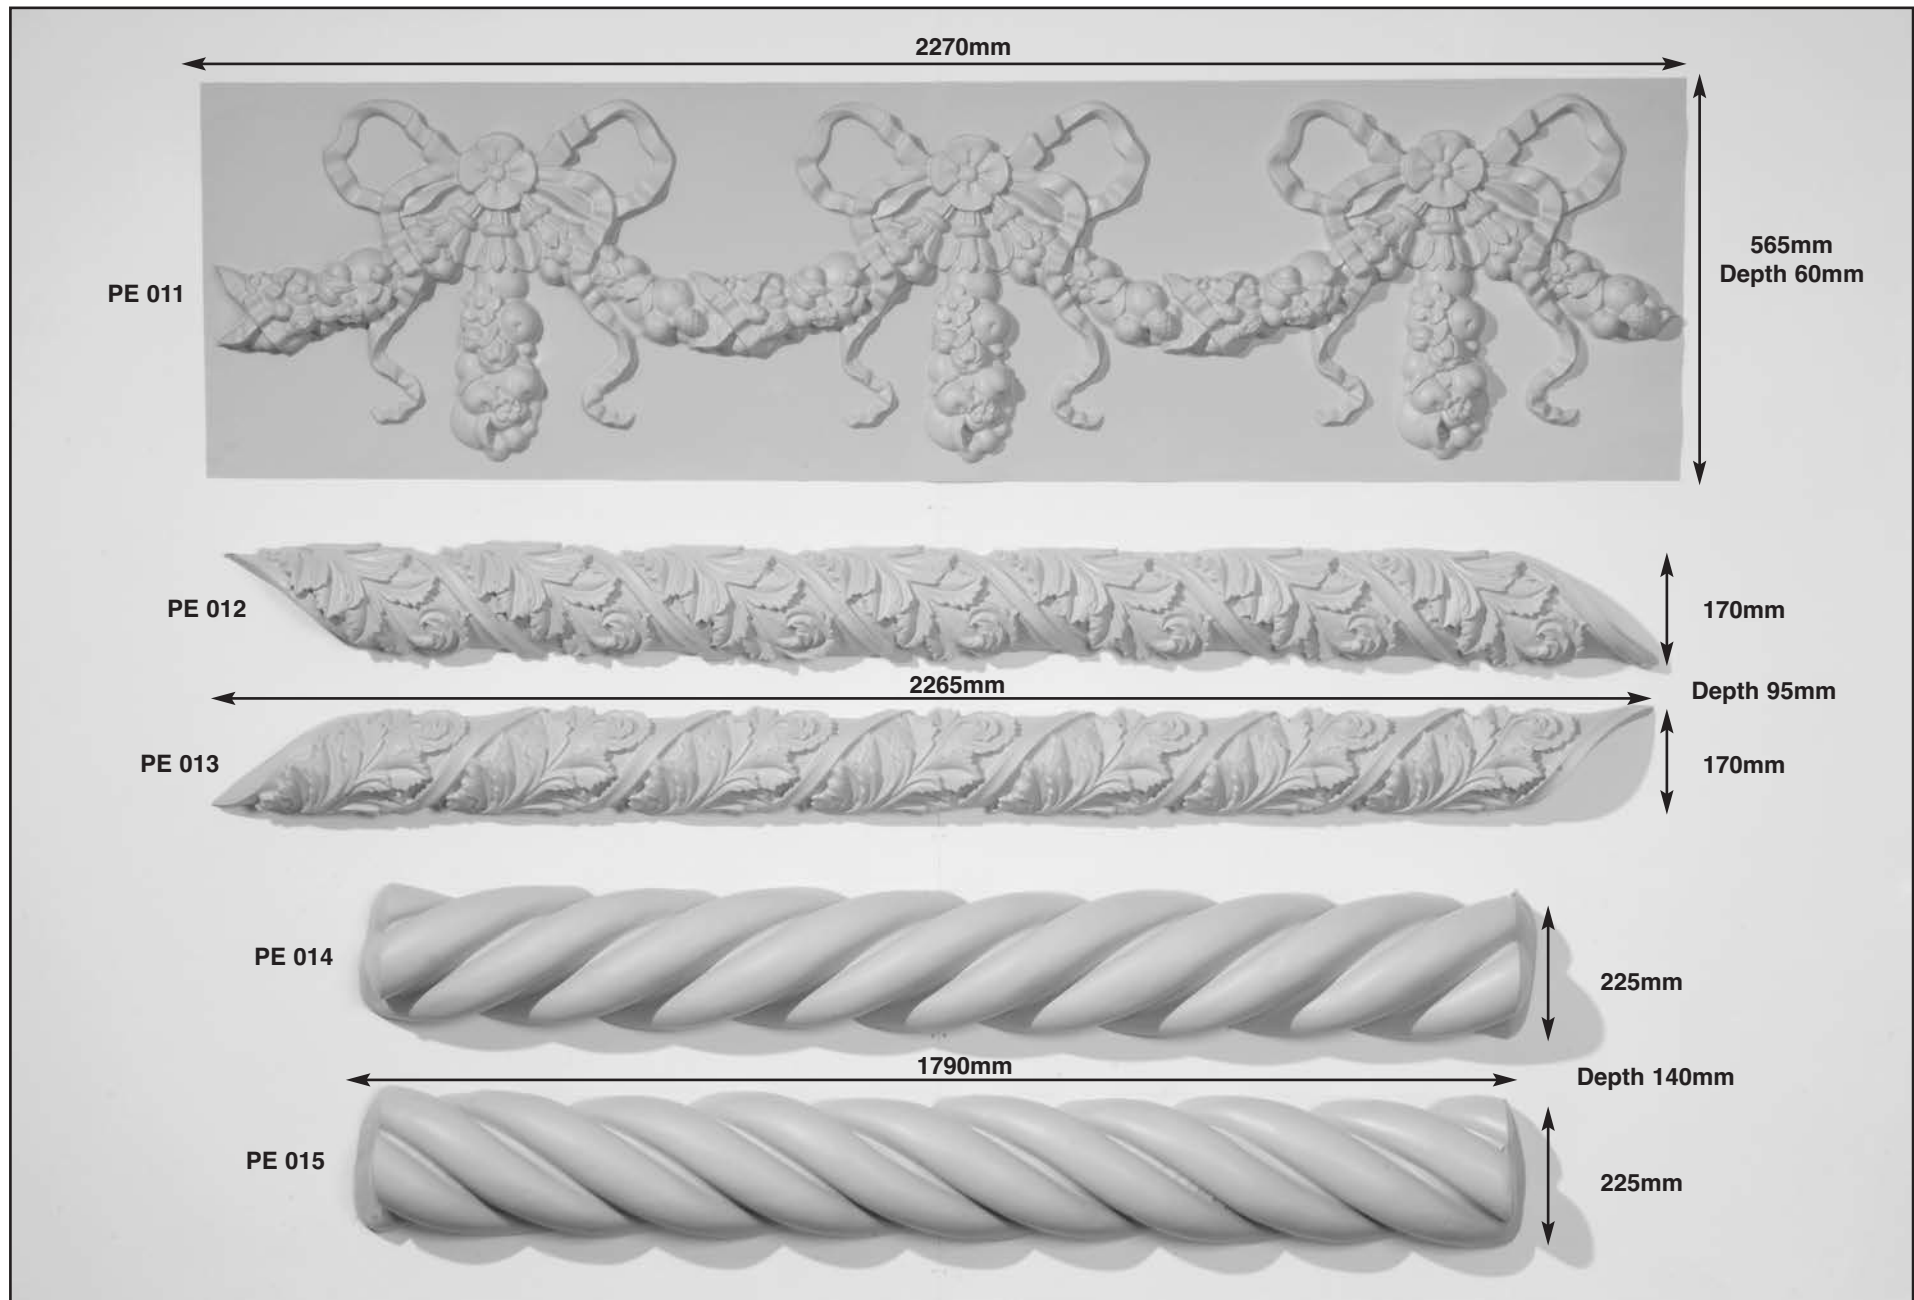

Decorative Frieze • Twisting Columns

Standard designs made in vac formed plastic 0.5mm P.V.C., 1.5mm A.B.S. or G.R.P. (glassfibre) For extra sizes refer to price list.

Standard designs made in vac formed plastic 0.5mm P.V.C., 1.5mm A.B.S. or G.R.P. (glassfibre) For sizes refer to price list.