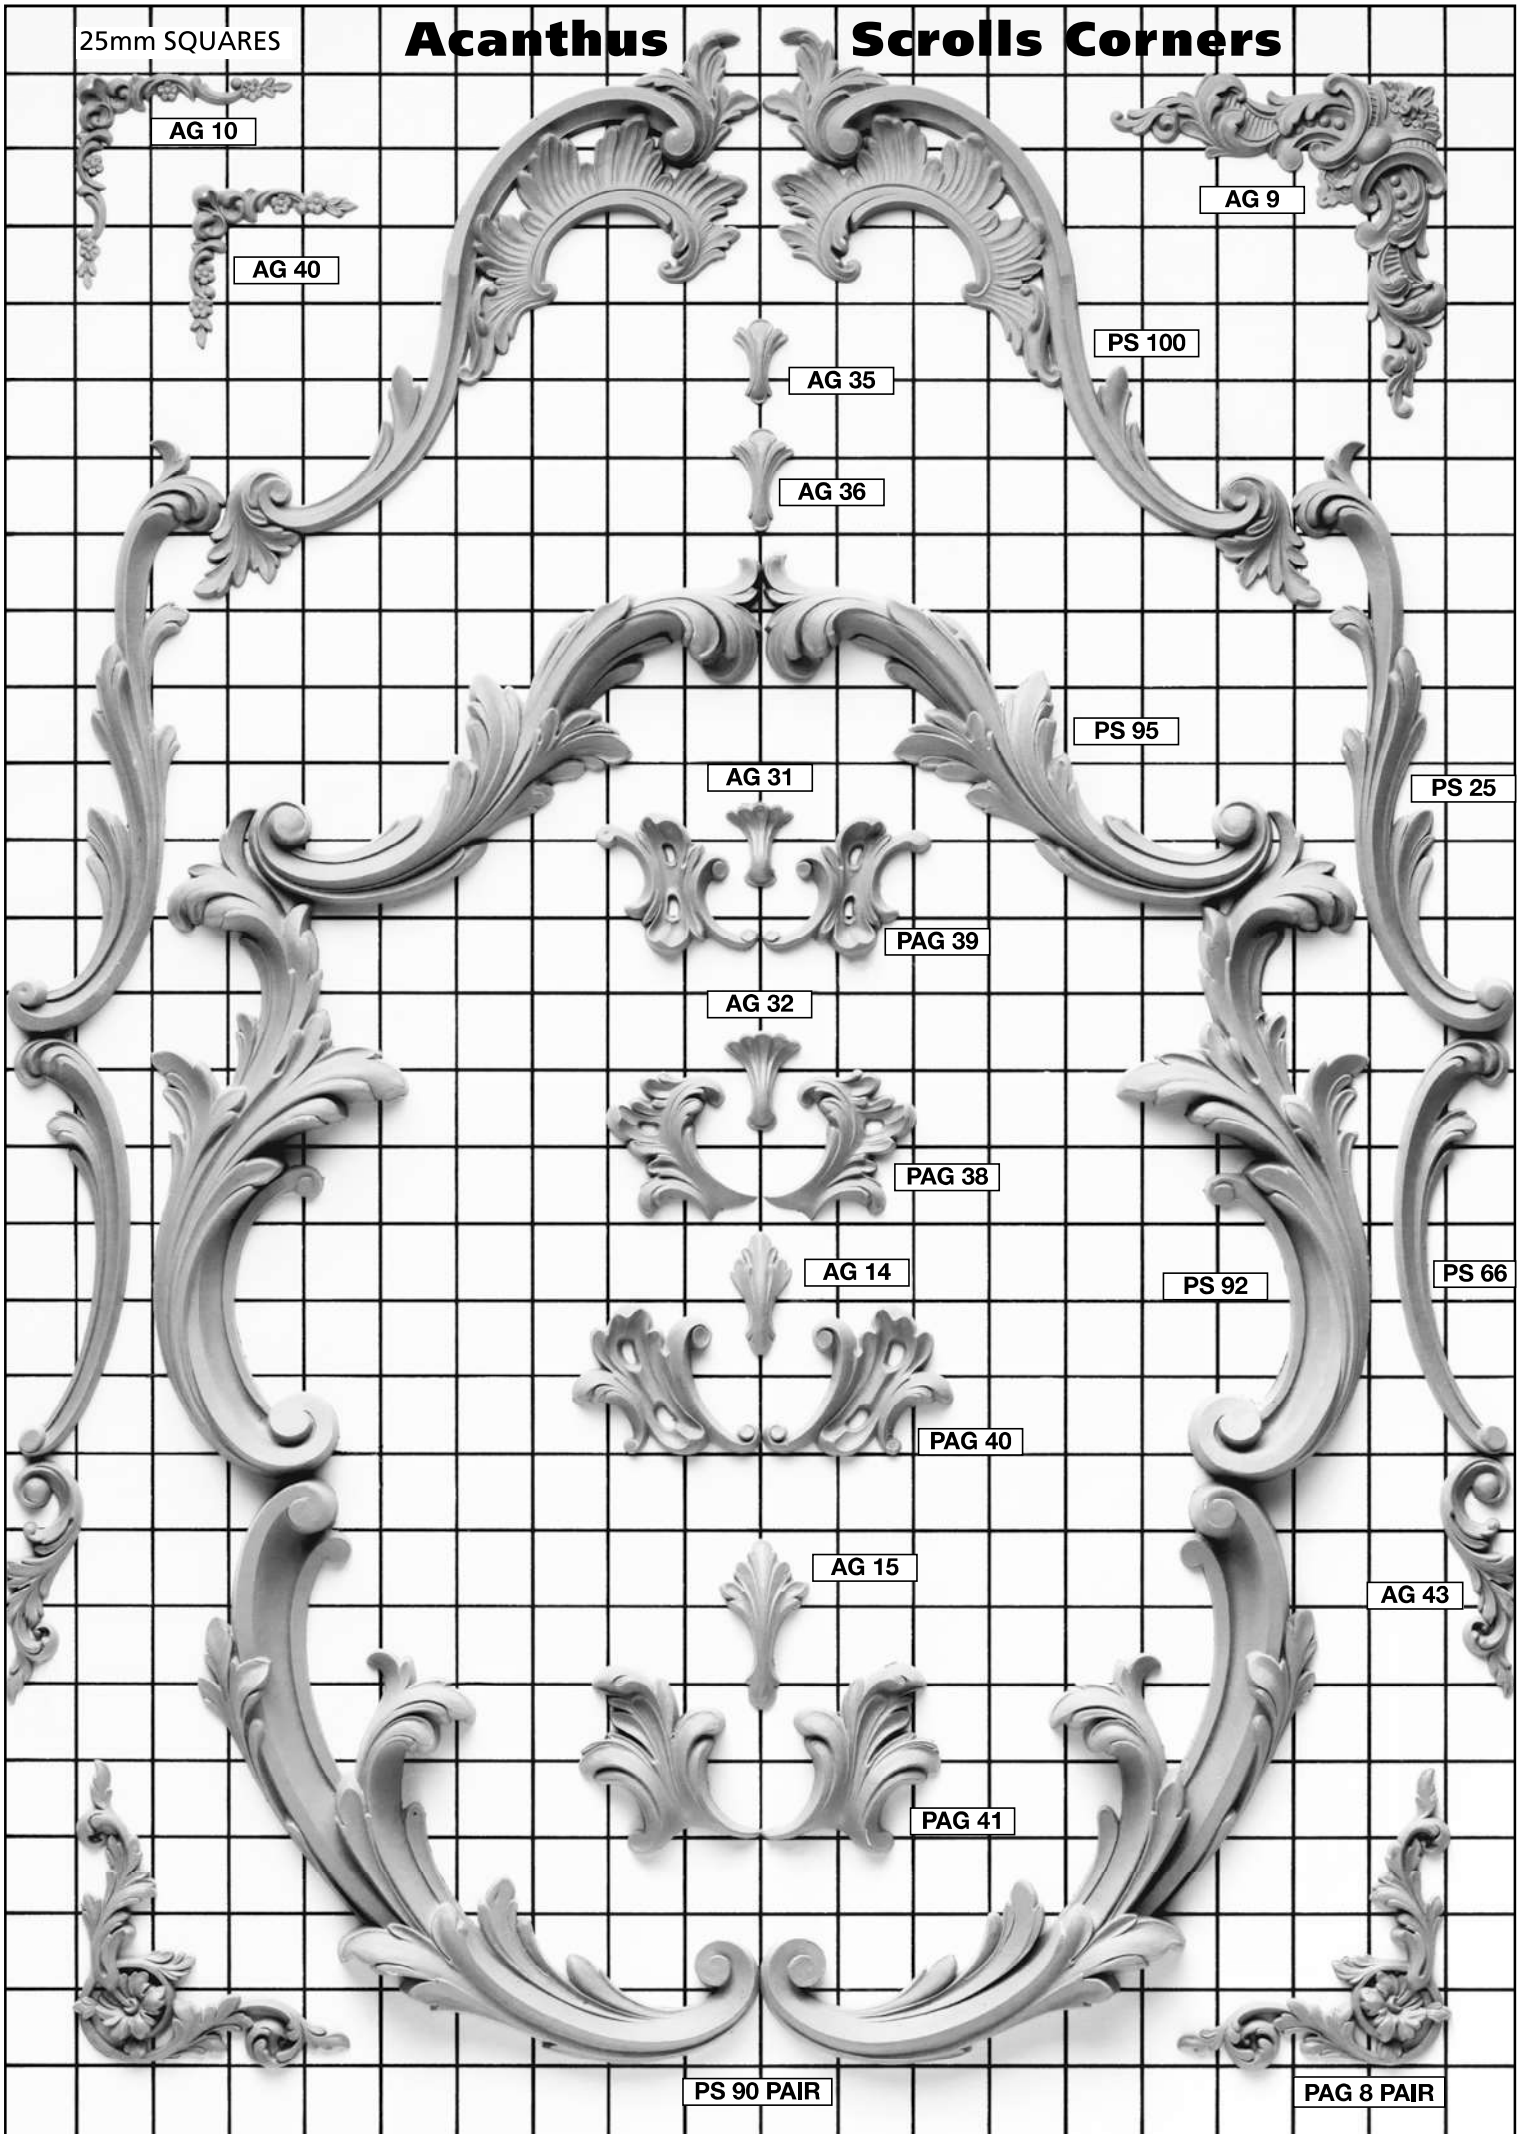

25mm SQUARES

# Acanthus

# Scrolls Corners

25mm SQUARES

# Acanthus Scrolls Corners