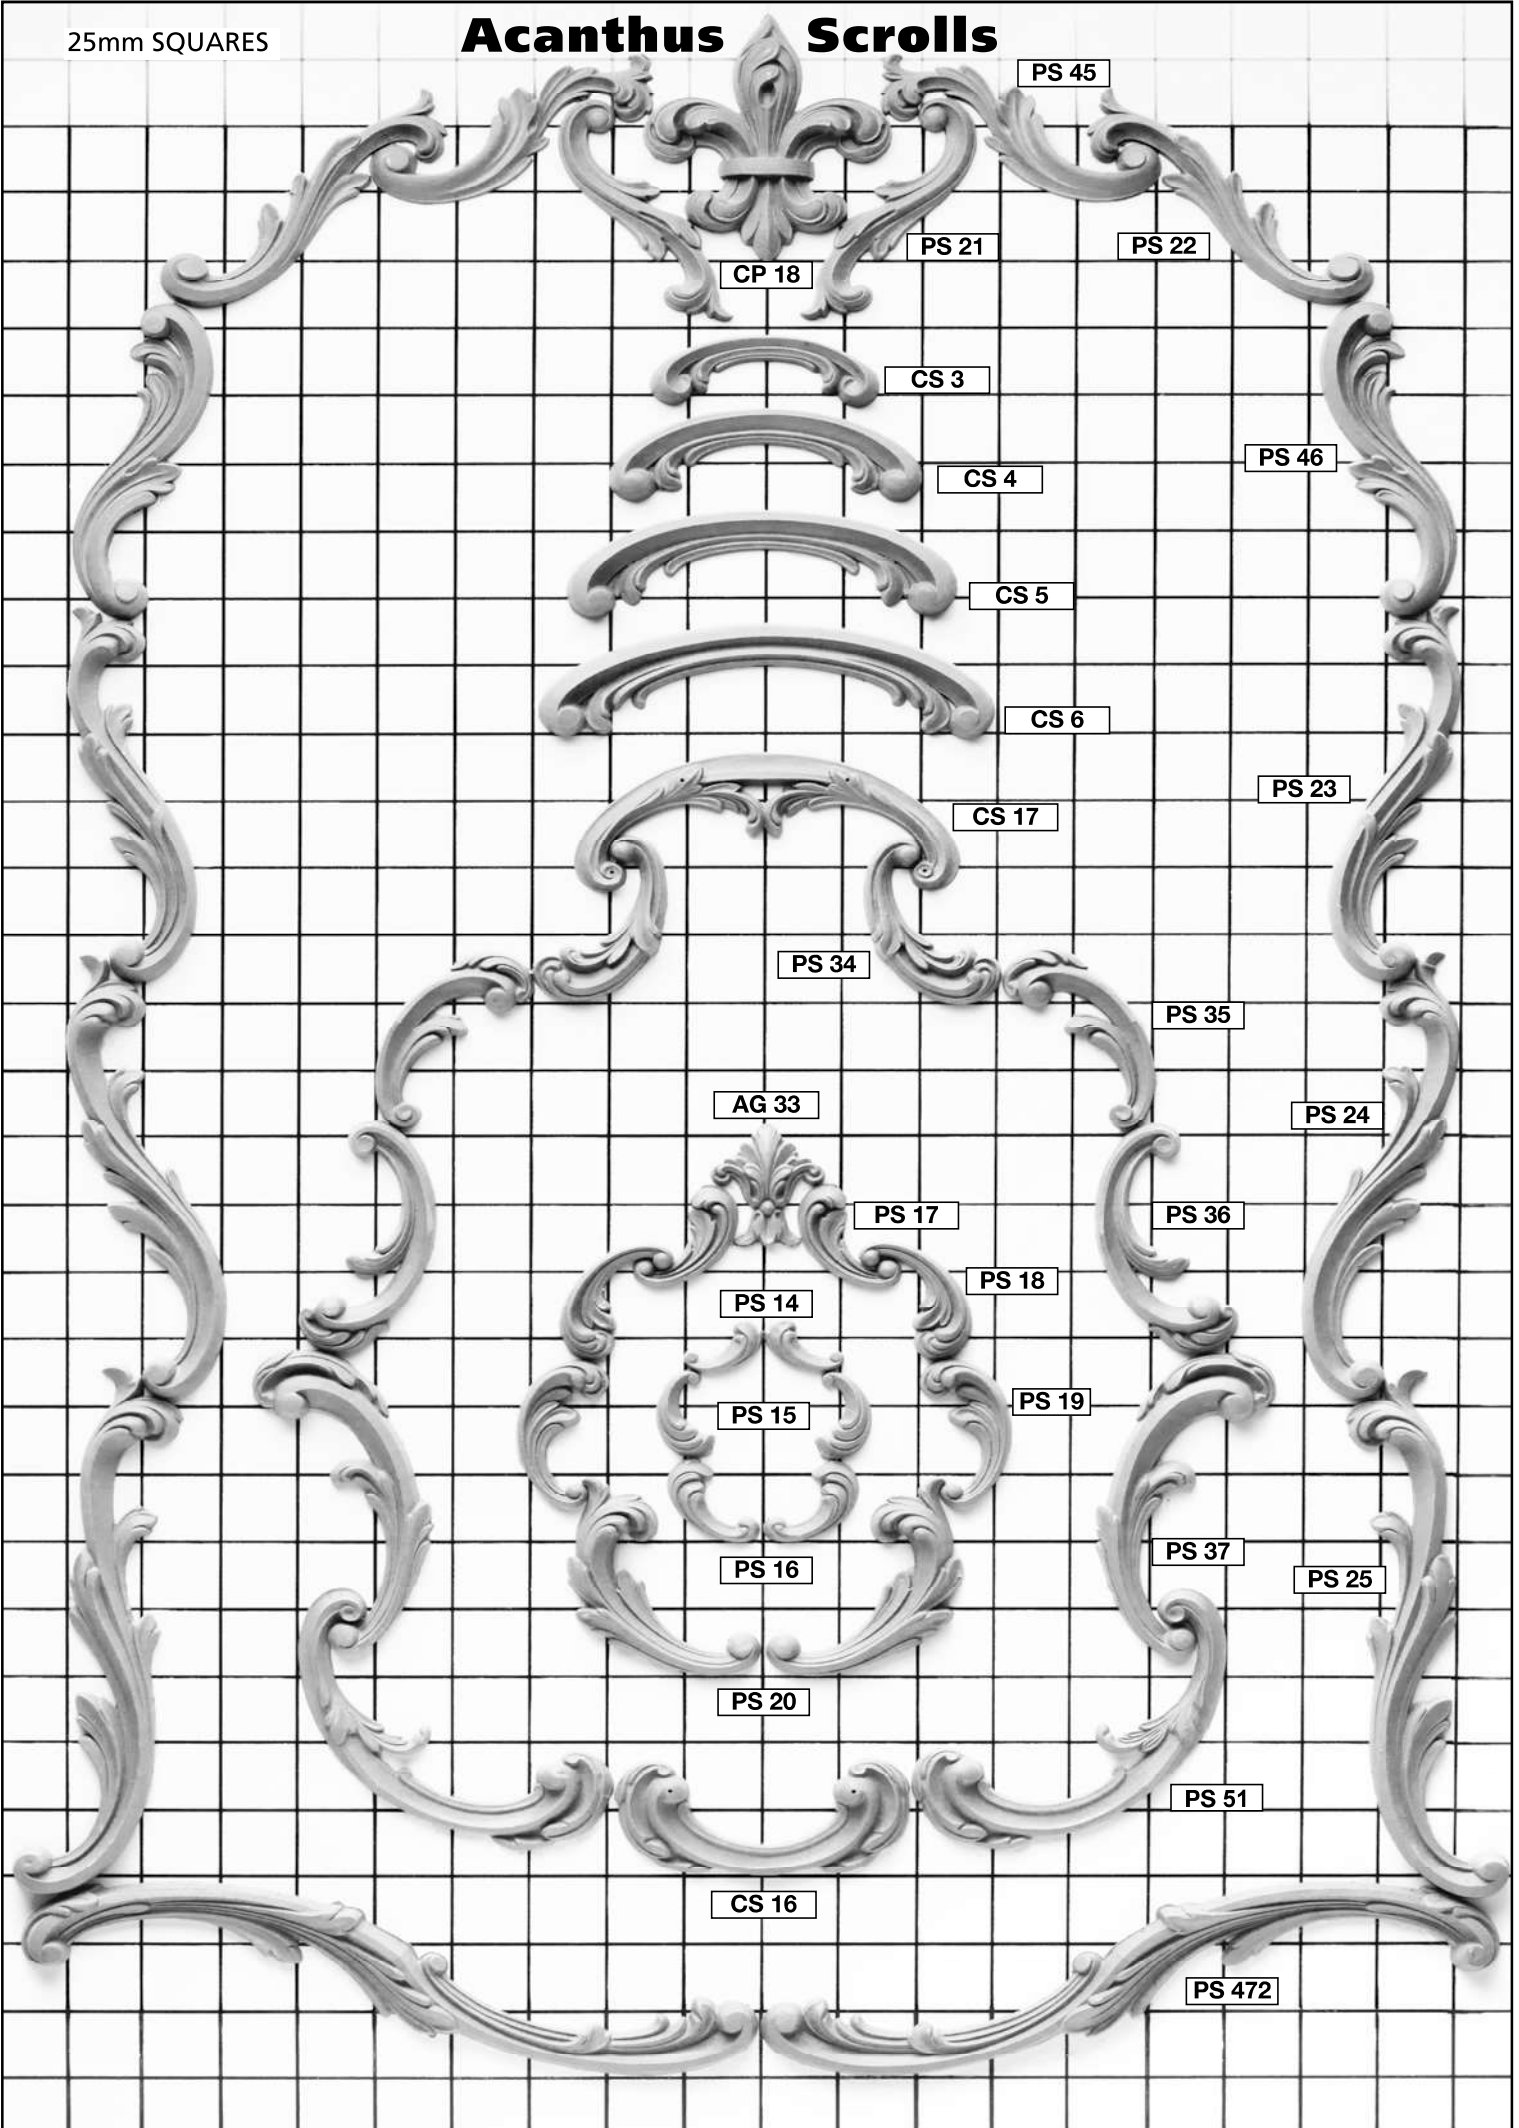

25mm SQUARES

# Acanthus Scrolls

25mm SQUARES

# Acanthus Scrolls