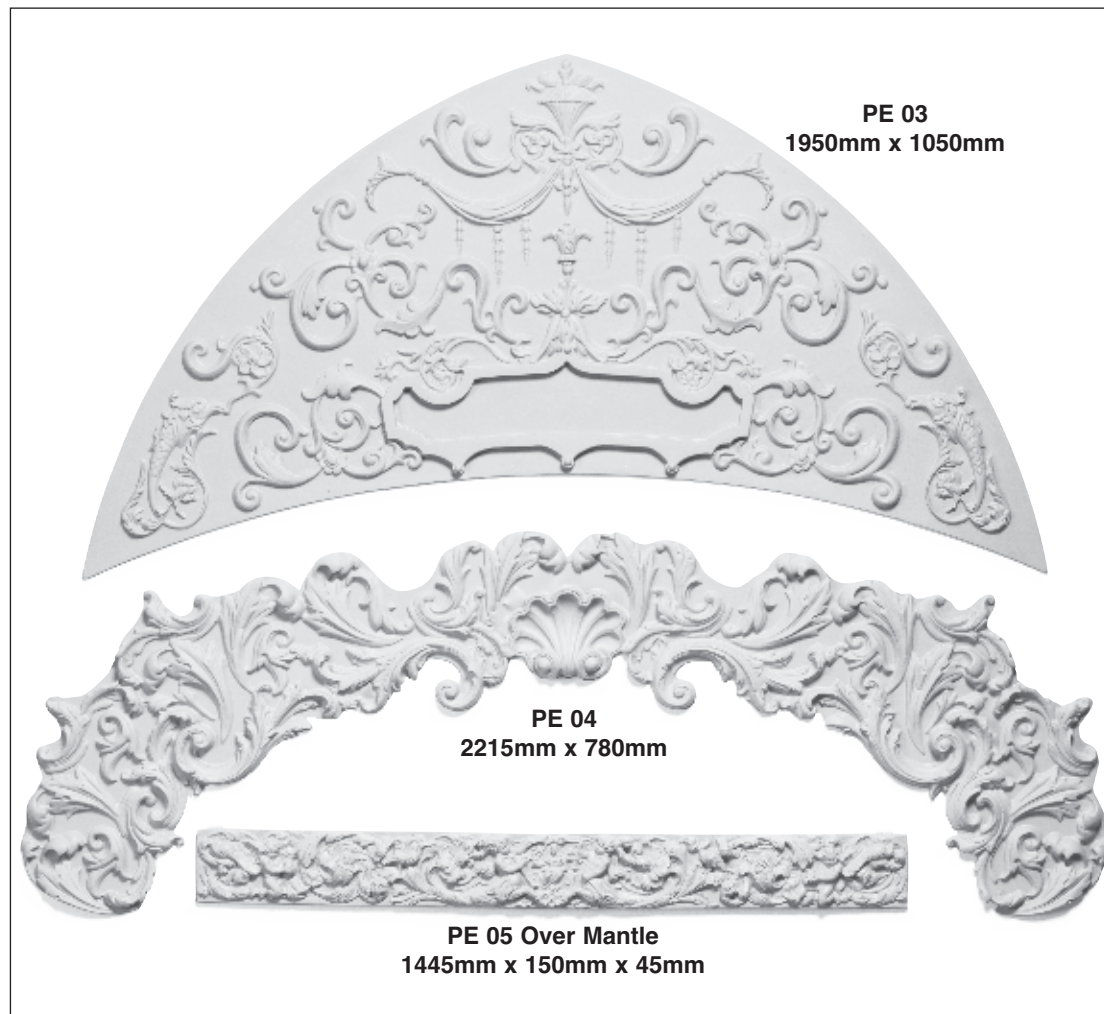

Shutters • Oak and Acanthus Leaves • Over Mantle • Arches

PD 65 Old timber window shutters
Panel size: 1135mm x 1690mm x 20mm

PD 64 Oak Leaf Design
2130mm x 320mm x 80mm

PE 03
1950mm x 1050mm

PE 04
2215mm x 780mm

PE 05 Over Mantle
1445mm x 150mm x 45mm

Standard designs made in vac formed plastic 0.5mm P.V.C., 1.5mm A.B.S. or G.R.P. (glassfibre) For extra sizes refer to price list.