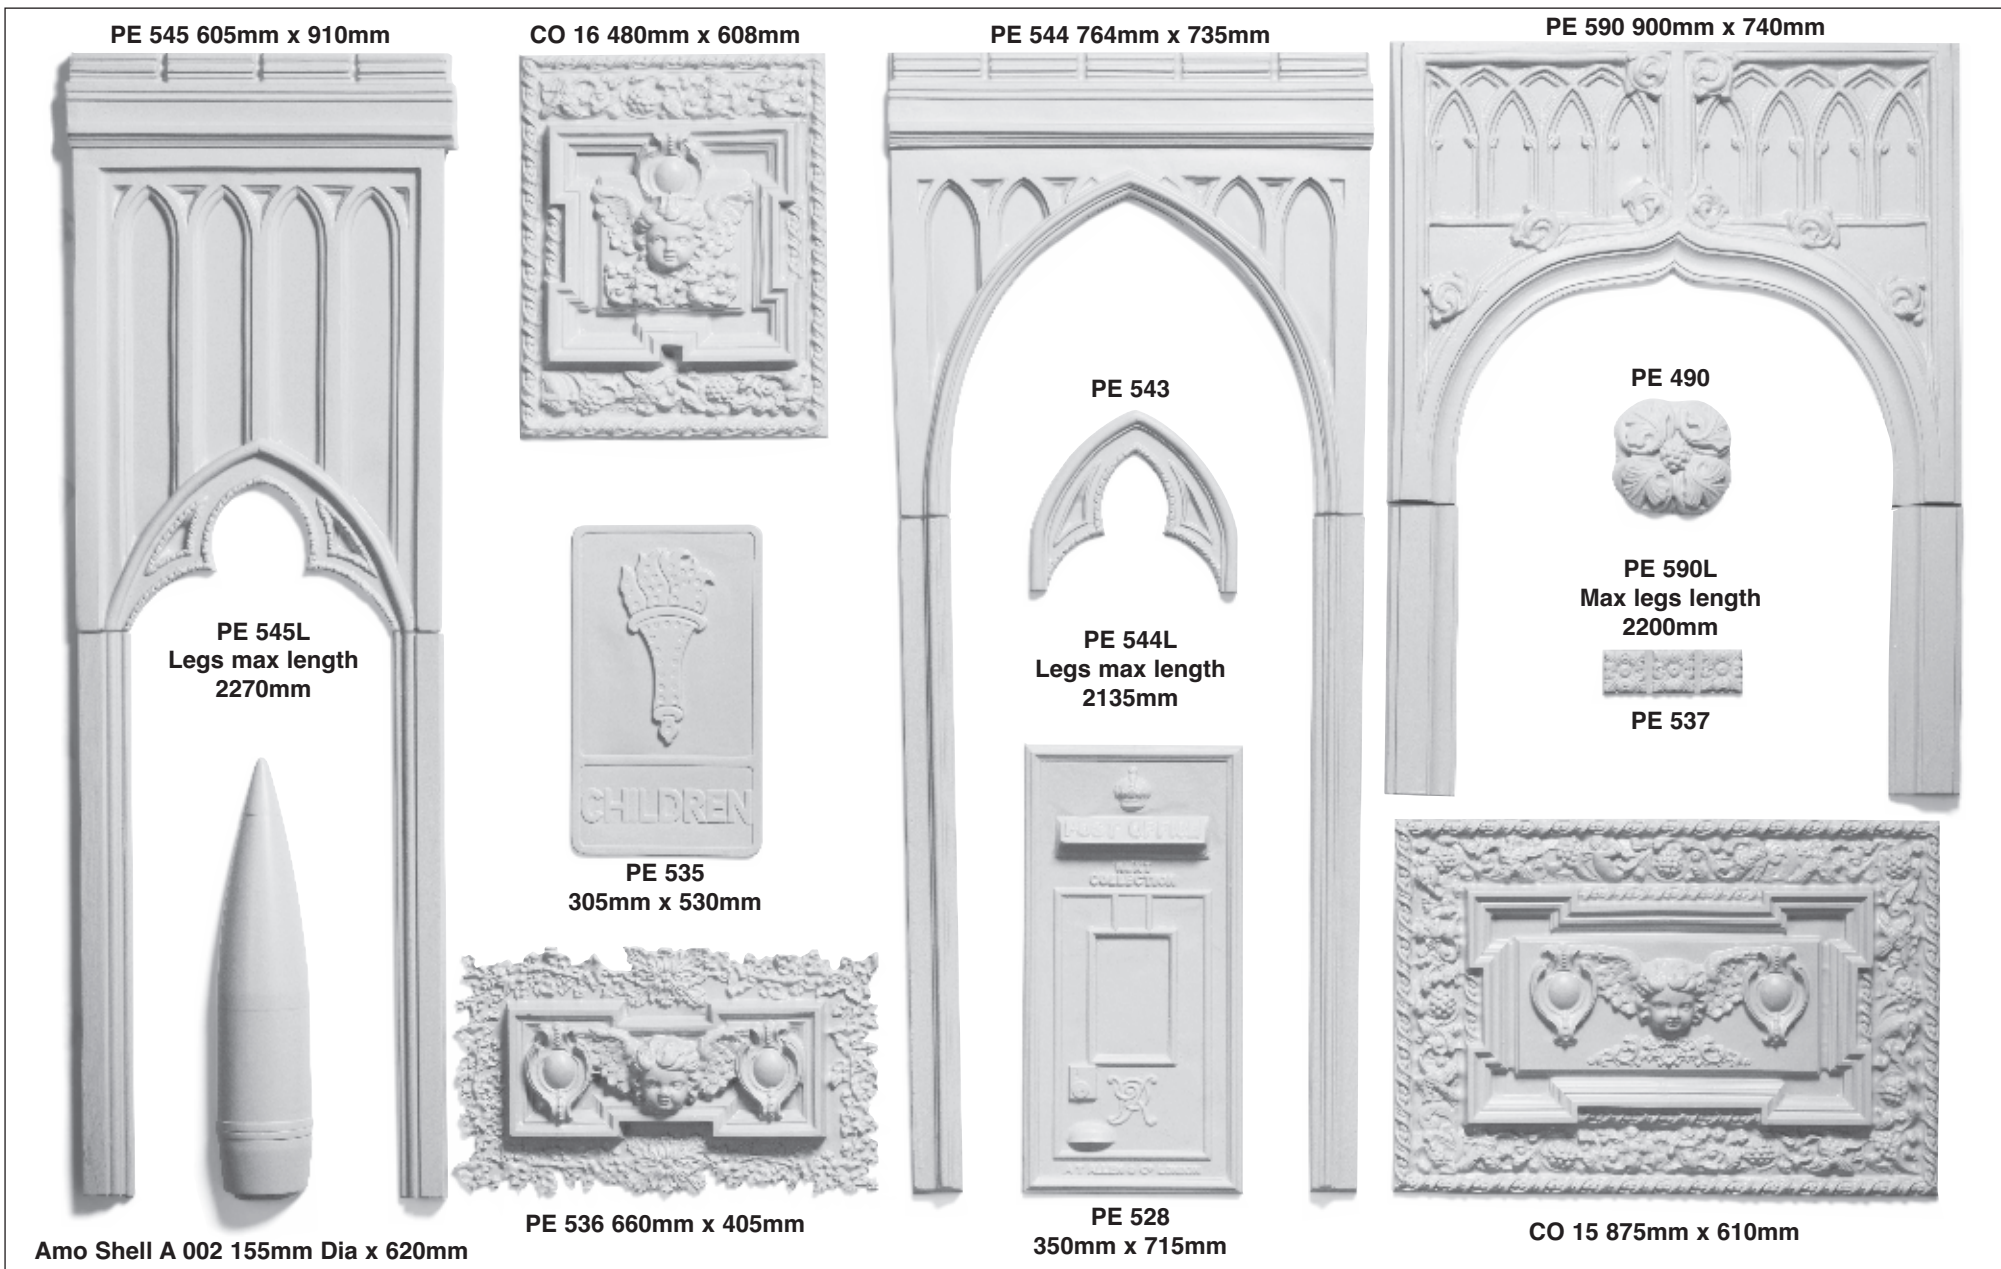

540mm x 1410mm x 25mm

670mm x 980mm x 20mm

1365mm x 645mm x 55mm

Standard designs made in vac formed plastic 0.5mm P.V.C., 1.5mm A.B.S. or G.R.P. (glassfibre) For sizes refer to price list.

Ceiling and Screen Ornaments

482mm x 482mm x 19mm

406mm x 406mm x 50mm

795mm x 795mm x 240mm

670mm x 1540mm x 65mm

E 013

B 017

PE 491 830mm x 185mm

E 010

With Finial
E010F

E 009

1156mm x 1156mm x 89mm

PE 438

854mm x 945mm x 90mm

Standard designs made in vac formed plastic 0.5mm P.V.C., 1.5mm A.B.S. or G.R.P. (glassfibre) For sizes refer to price list.

Standard designs made in vac formed plastic 0.5mm P.V.C., 1.5mm A.B.S. or G.R.P. (glassfibre) For sizes refer to price list.