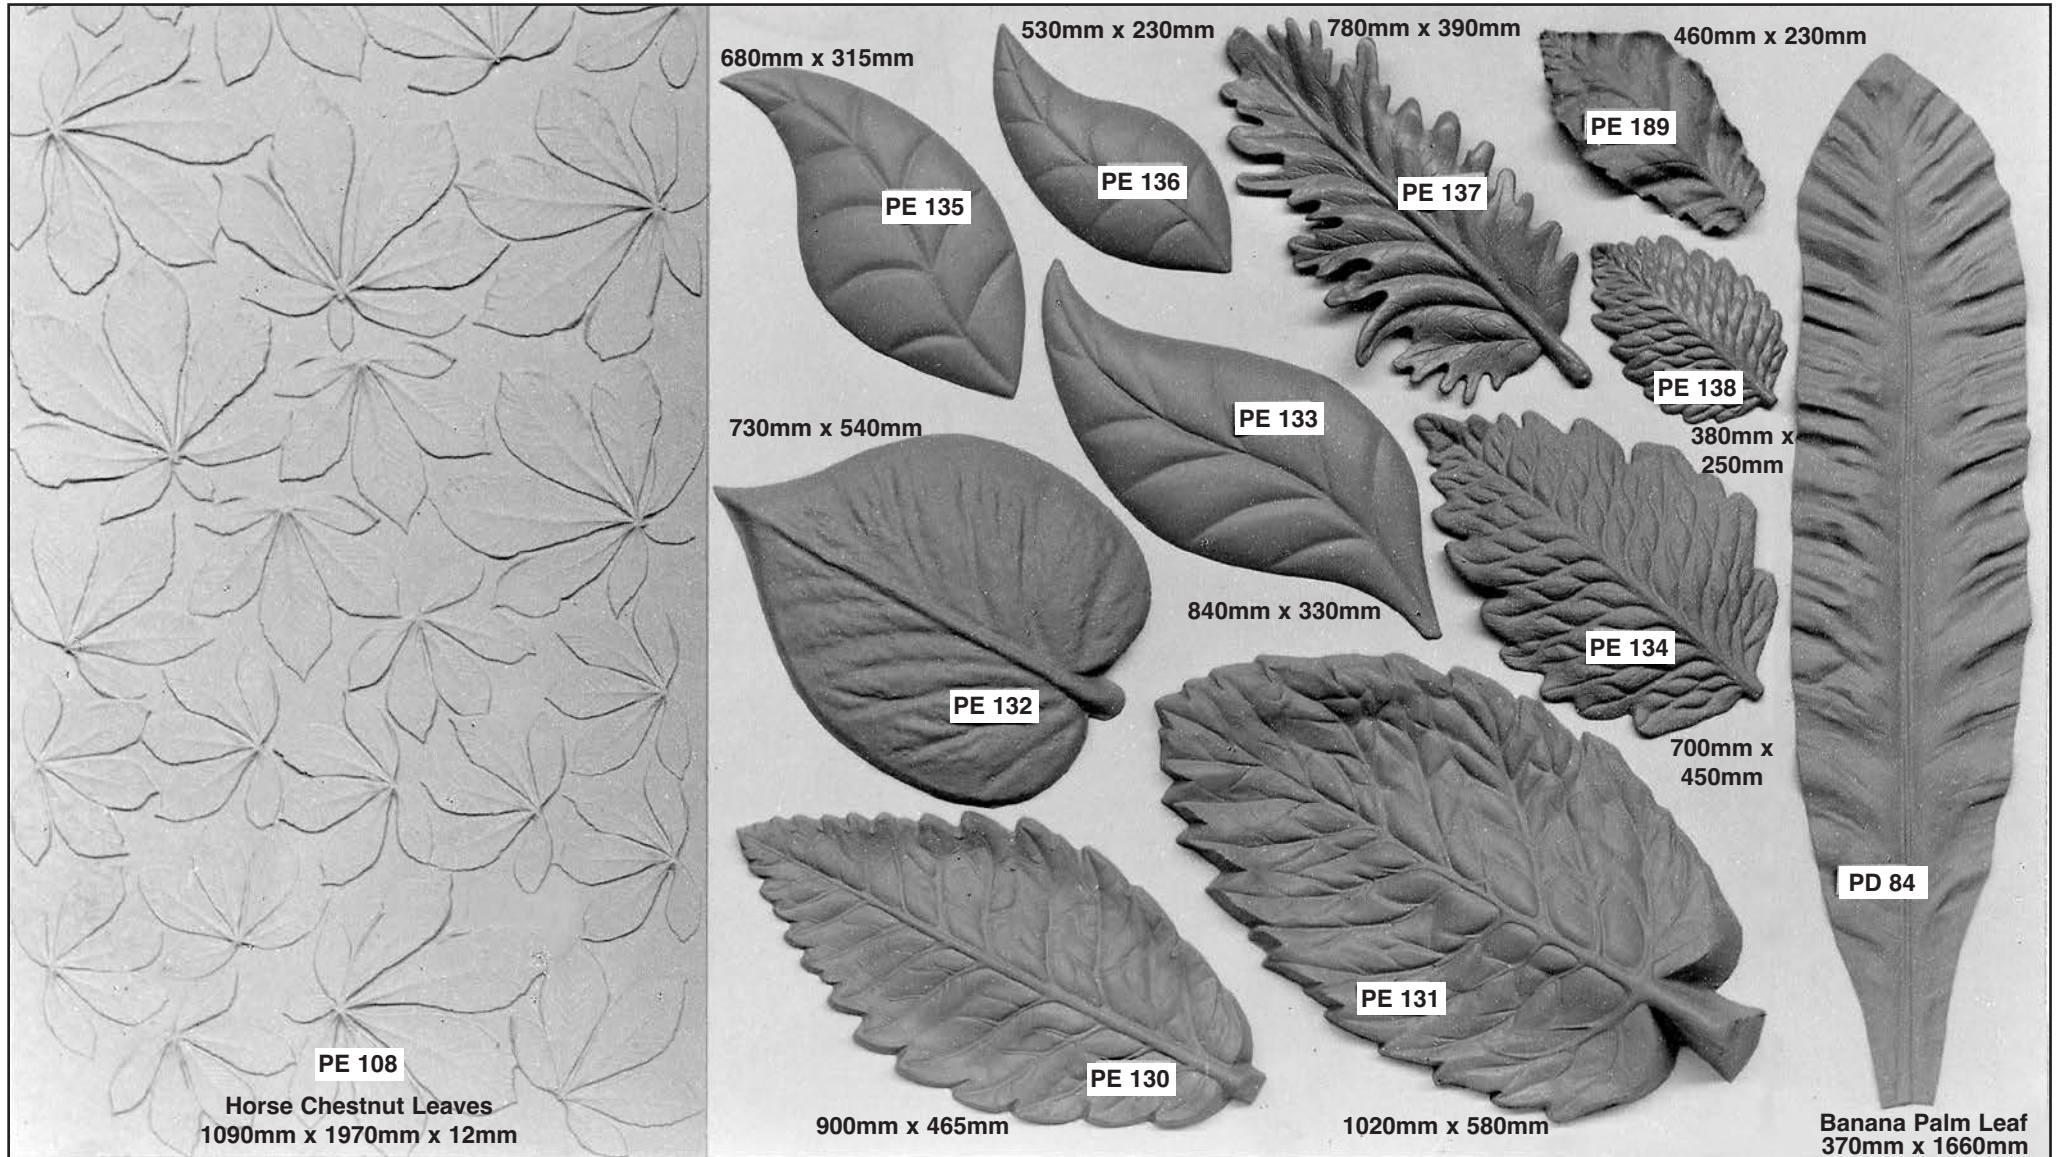

# Leaves and Foliage

Standard designs made in vac formed clear or green P.V.C. For sizes refer to price list.

# Leaves and Foliage

Standard designs made in vac formed clear or green P.V.C. For sizes refer to price list.

Standard designs made in vac formed clear or green P.V.C. For sizes refer to price list.

Standard designs made in vac formed clear or green P.V.C. For sizes refer to price list.