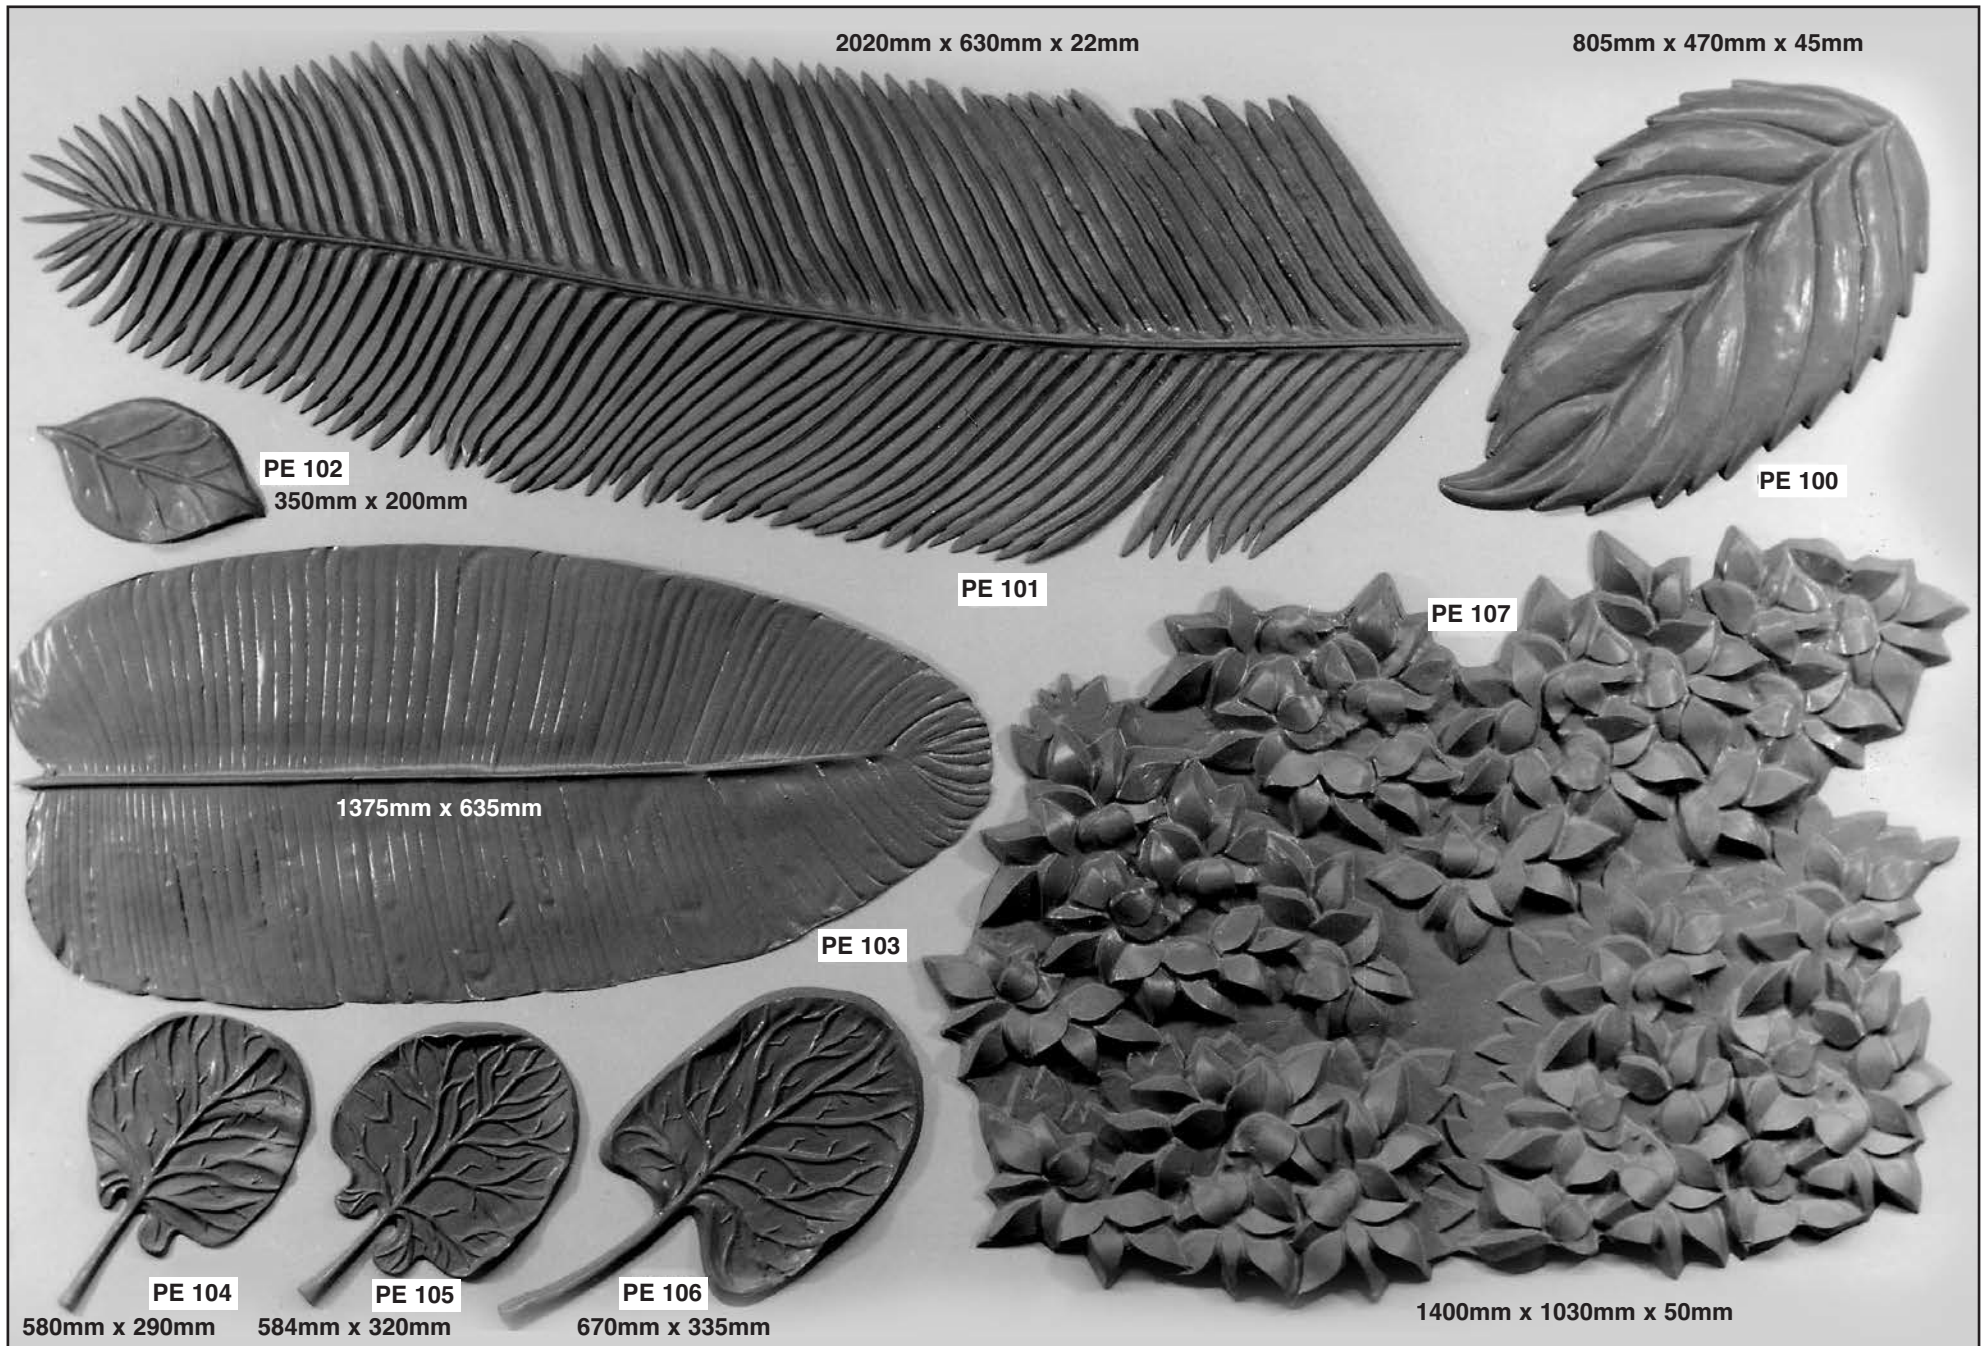

# Leaves and Foliage

Standard designs made in vac formed clear or green P.V.C. For sizes refer to price list.

# Leaves and Foliage

Standard designs made in vac formed clear or green P.V.C. For sizes refer to price list.

Standard designs made in vac formed clear or green P.V.C. For sizes refer to price list.

Standard designs made in vac formed clear or green P.V.C. For sizes refer to price list.