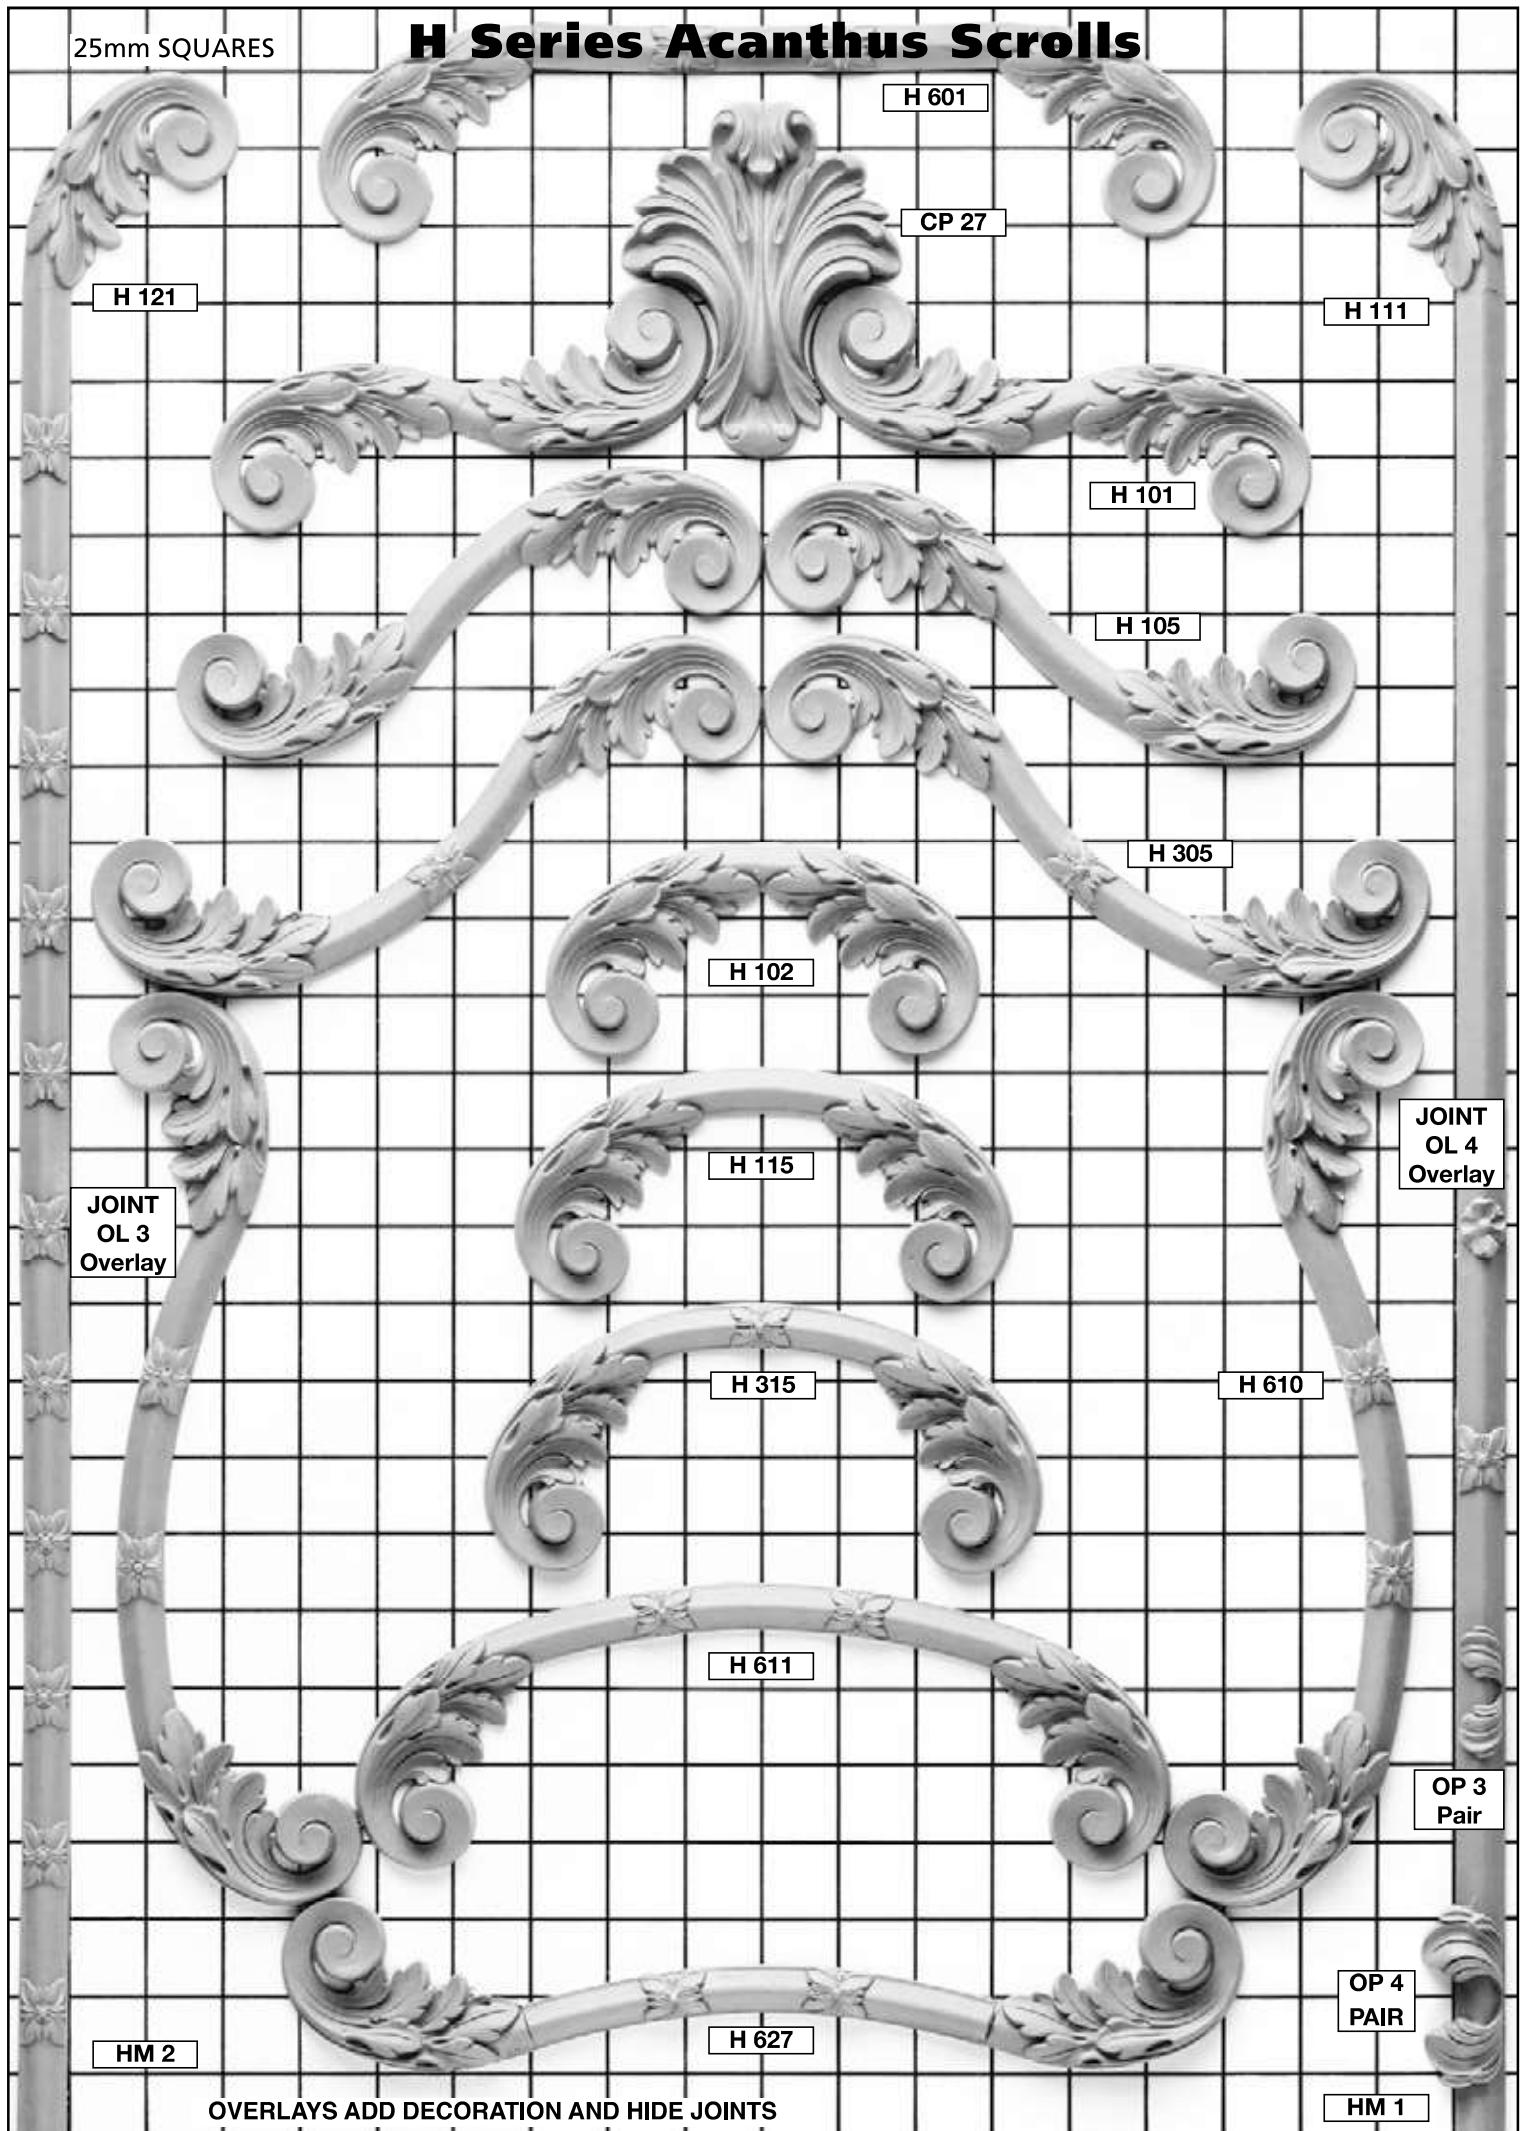

25mm SQUARES

H Series Acanthus Scrolls

OVERLAYS ADD DECORATION AND HIDE JOINTS

25mm SQUARES

H Series Acanthus Scrolls

H 617

CP 107

H 655
PAIR

H 607
PAIR

H 605 PAIR
SCROLLS

H 607

CP 27

OL 2 OVERLAY

H 615

H 655

H 325