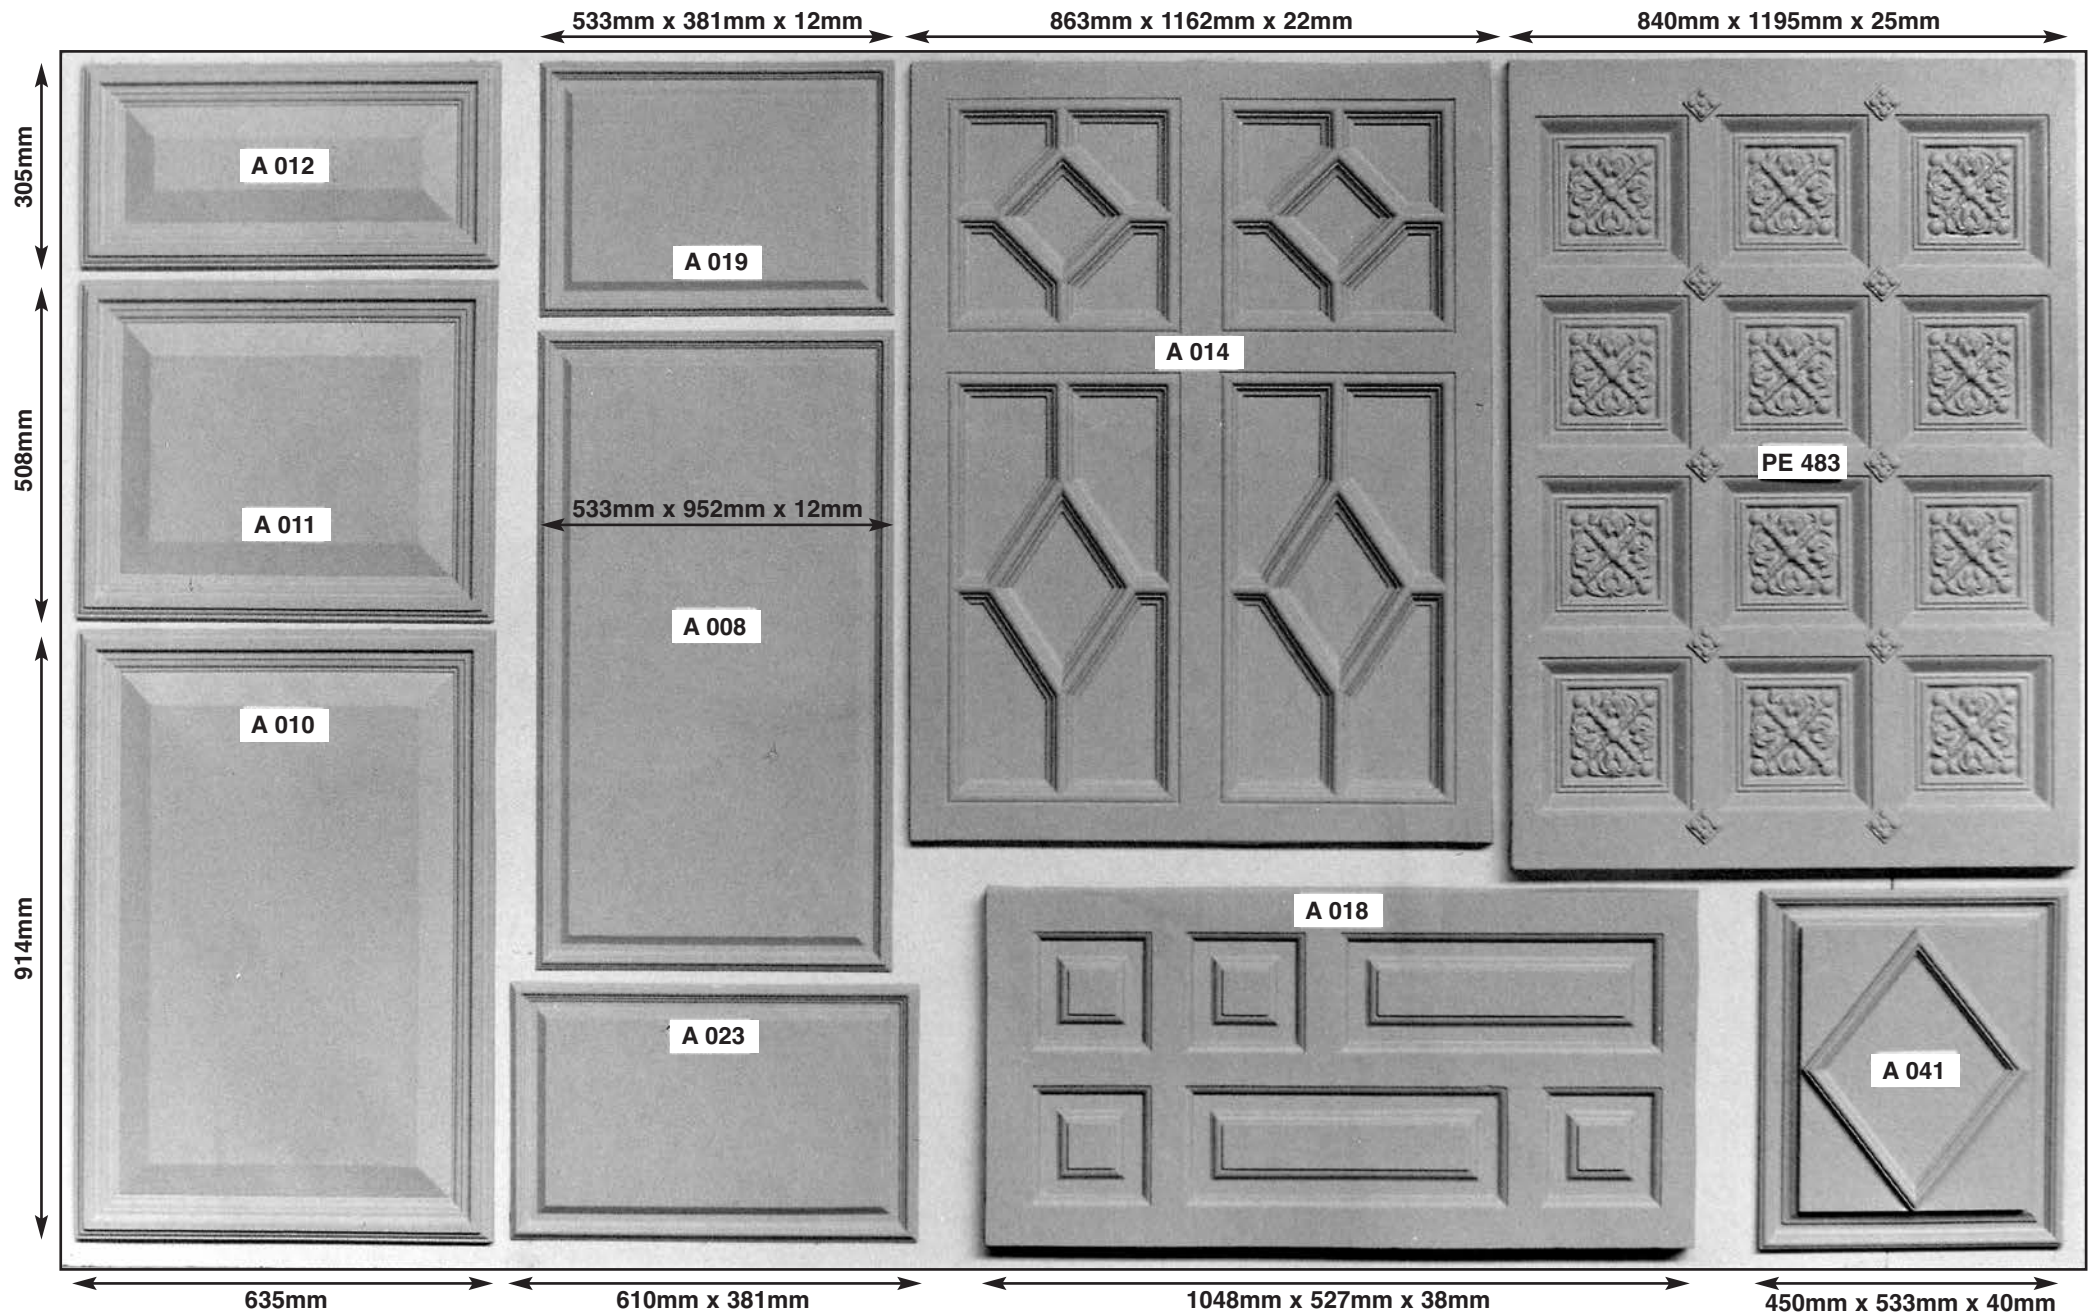

Decorative Panels

PD 194
Decorative Panel
Panel size: 1910mm x 960mm x 5mm

PD 124
Decorative Panel
Panel size: 2220mm x 900mm x 12mm

PE 5103
Decorative Panel
Panel size: 2010mm x 990mm x 20mm

PD 196
Decorative Panel
Panel size: 1790mm x 870mm x 25mm

Standard designs made in vac formed plastic 0.5mm P.V.C., 1.5mm A.B.S. or G.R.P. (glassfibre) For sizes refer to price list.

Decorative Panels

Standard designs made in vac formed plastic 0.5mm P.V.C., 1.5mm A.B.S. or G.R.P. (glassfibre) For sizes refer to price list.

Decorative Panels

Standard designs made in vac formed plastic 0.5mm P.V.C., 1.5mm A.B.S. or G.R.P. (glassfibre) For sizes refer to price list.

Decorative Panels

Standard designs made in vac formed plastic 0.5mm P.V.C., 1.5mm A.B.S. or G.R.P. (glassfibre) For sizes refer to price list.