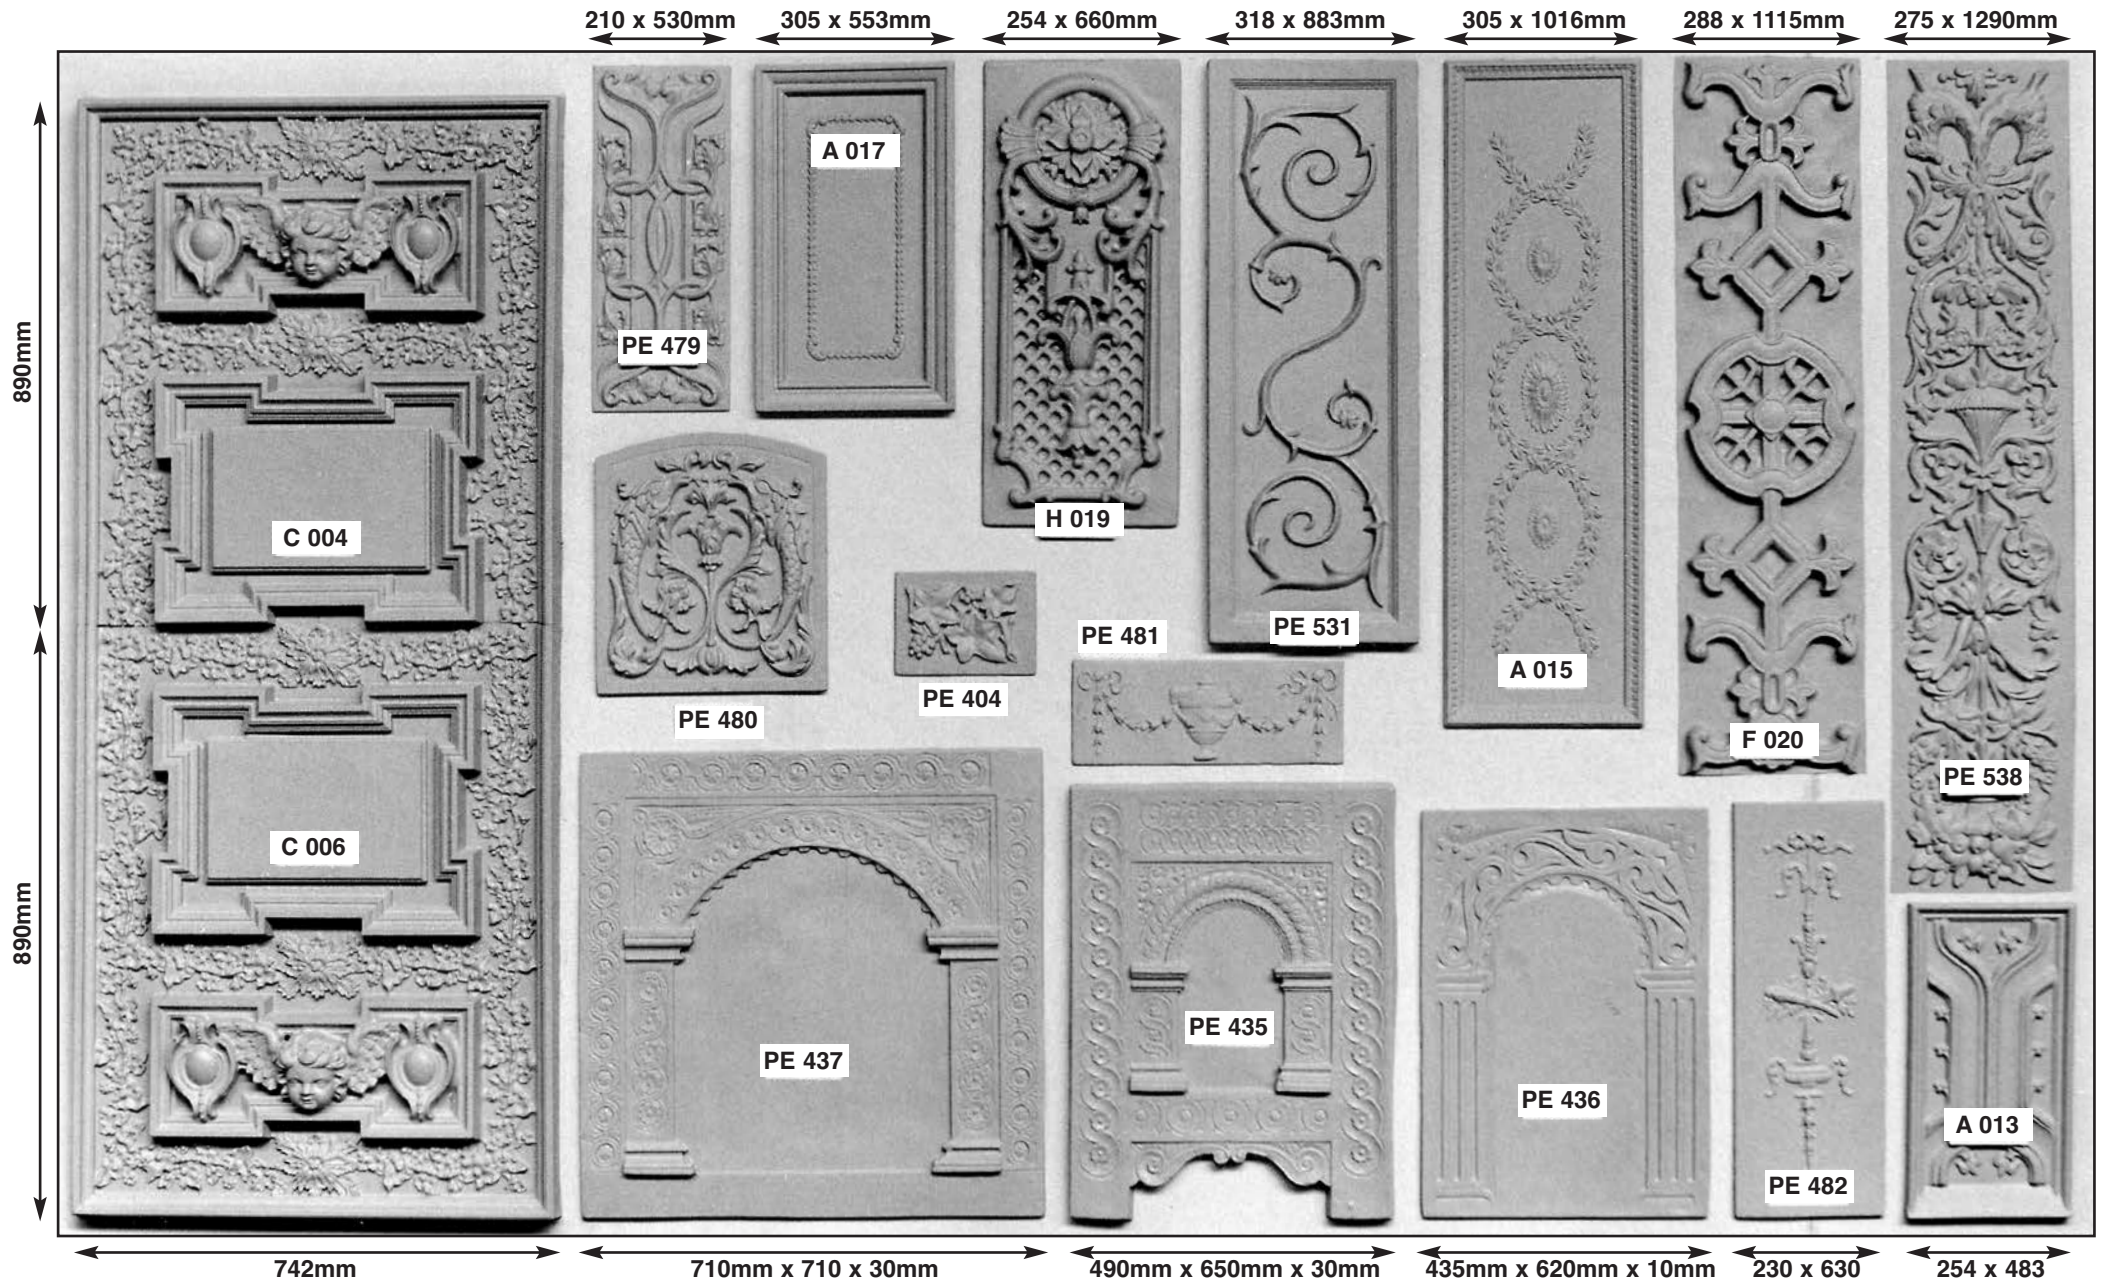

Decorative Panels

PD 194
Decorative Panel
Panel size: 1910mm x 960mm x 5mm

PD 124
Decorative Panel
Panel size: 2220mm x 900mm x 12mm

PE 5103
Decorative Panel
Panel size: 2010mm x 990mm x 20mm

PD 196
Decorative Panel
Panel size: 1790mm x 870mm x 25mm

Standard designs made in vac formed plastic 0.5mm P.V.C., 1.5mm A.B.S. or G.R.P. (glassfibre) For sizes refer to price list.

Decorative Panels

Standard designs made in vac formed plastic 0.5mm P.V.C., 1.5mm A.B.S. or G.R.P. (glassfibre) For sizes refer to price list.

Decorative Panels

Standard designs made in vac formed plastic 0.5mm P.V.C., 1.5mm A.B.S. or G.R.P. (glassfibre) For sizes refer to price list.

Decorative Panels

Standard designs made in vac formed plastic 0.5mm P.V.C., 1.5mm A.B.S. or G.R.P. (glassfibre) For sizes refer to price list.