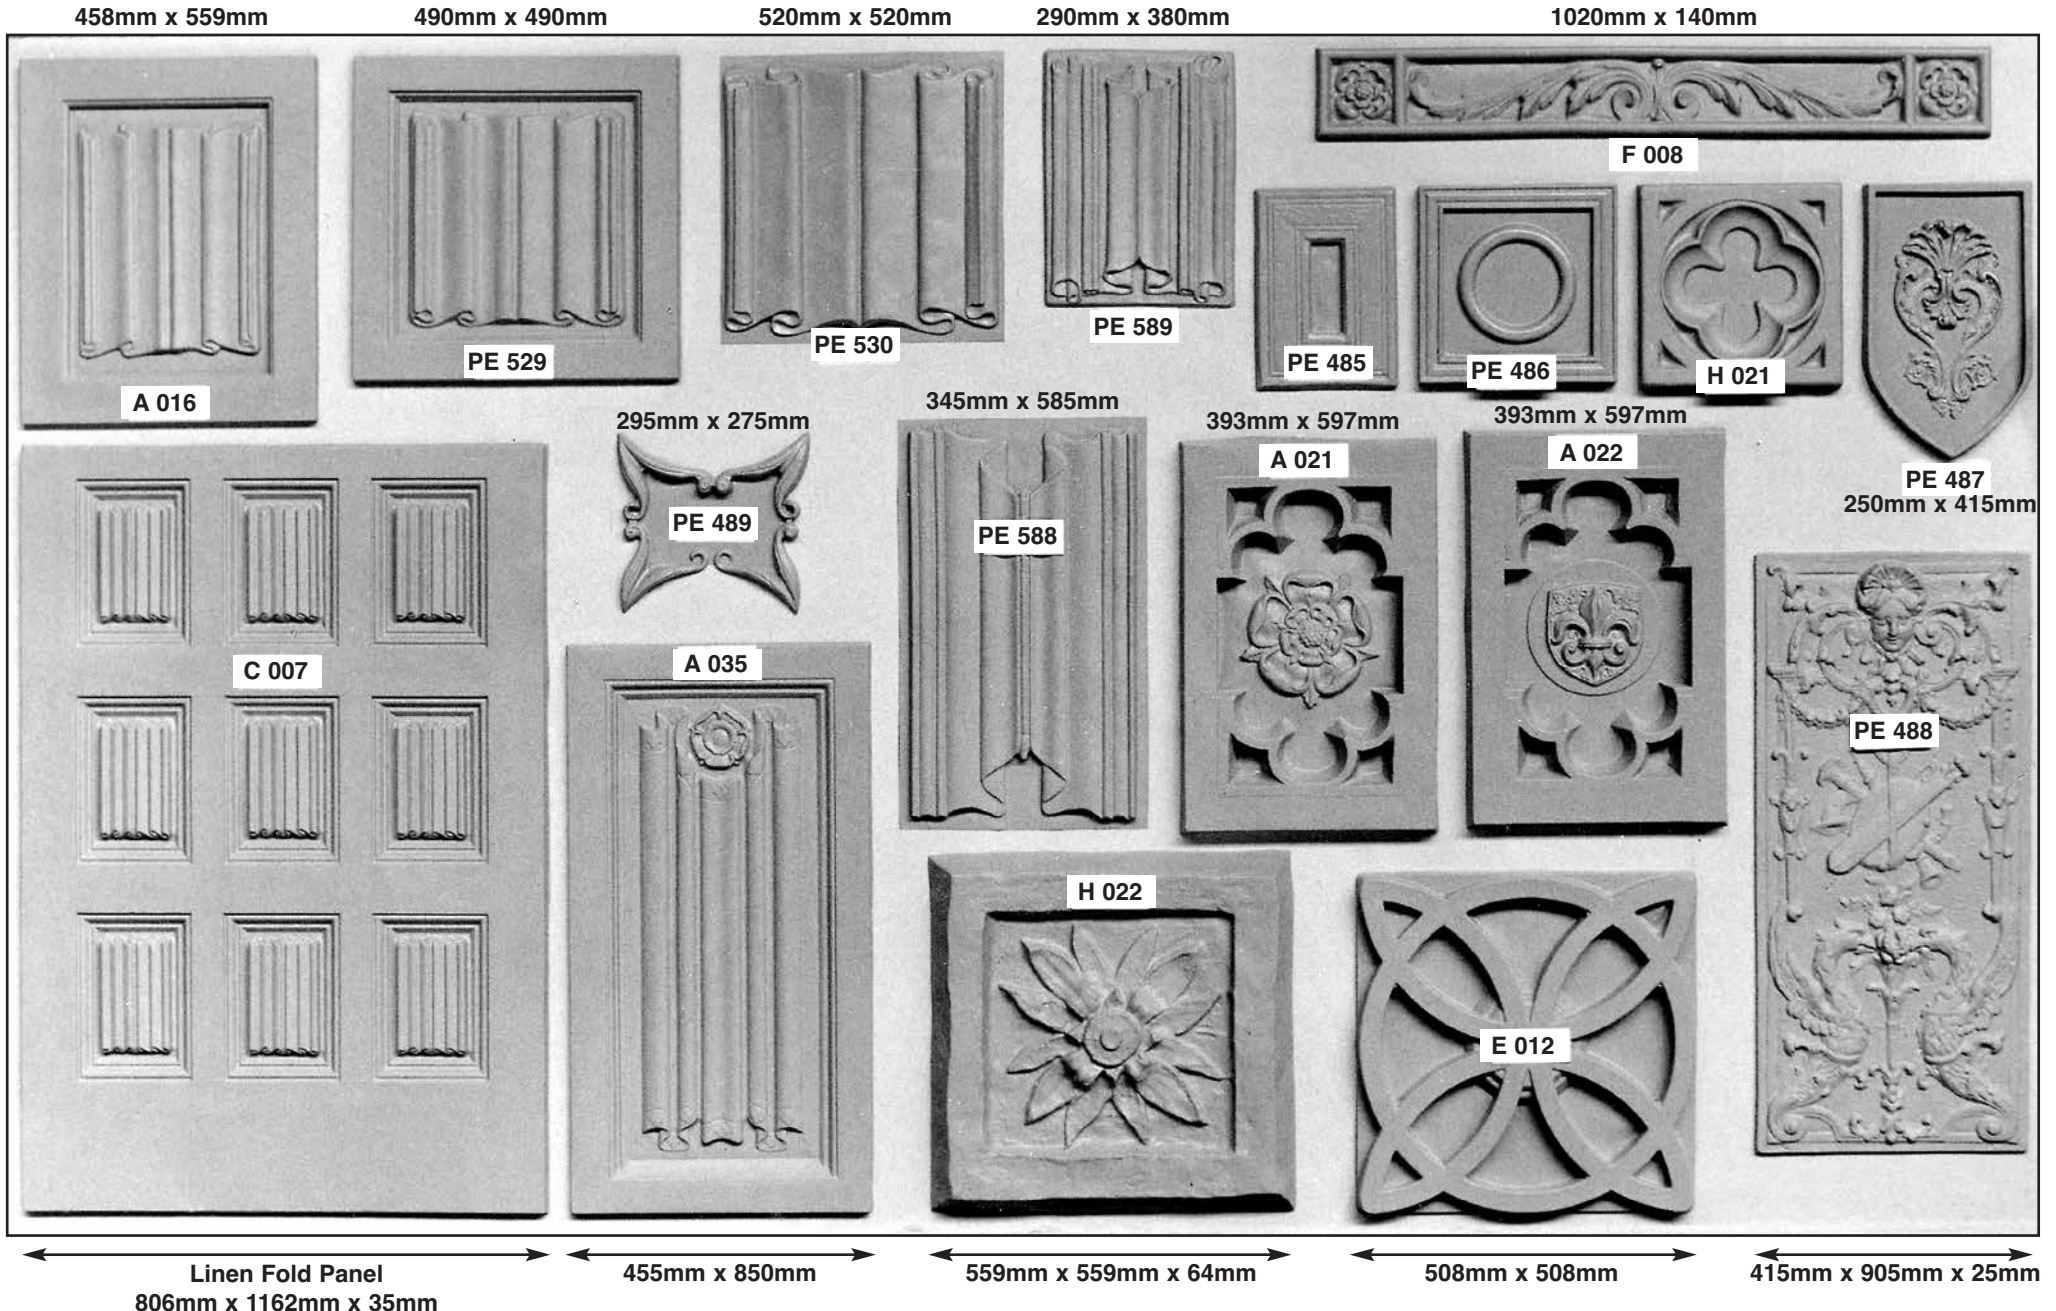

Decorative Panels

PD 194
Decorative Panel
Panel size: 1910mm x 960mm x 5mm

PD 124
Decorative Panel
Panel size: 2220mm x 900mm x 12mm

PE 5103
Decorative Panel
Panel size: 2010mm x 990mm x 20mm

PD 196
Decorative Panel
Panel size: 1790mm x 870mm x 25mm

Standard designs made in vac formed plastic 0.5mm P.V.C., 1.5mm A.B.S. or G.R.P. (glassfibre) For sizes refer to price list.

Decorative Panels

Standard designs made in vac formed plastic 0.5mm P.V.C., 1.5mm A.B.S. or G.R.P. (glassfibre) For sizes refer to price list.

Decorative Panels

Standard designs made in vac formed plastic 0.5mm P.V.C., 1.5mm A.B.S. or G.R.P. (glassfibre) For sizes refer to price list.

Decorative Panels

Standard designs made in vac formed plastic 0.5mm P.V.C., 1.5mm A.B.S. or G.R.P. (glassfibre) For sizes refer to price list.