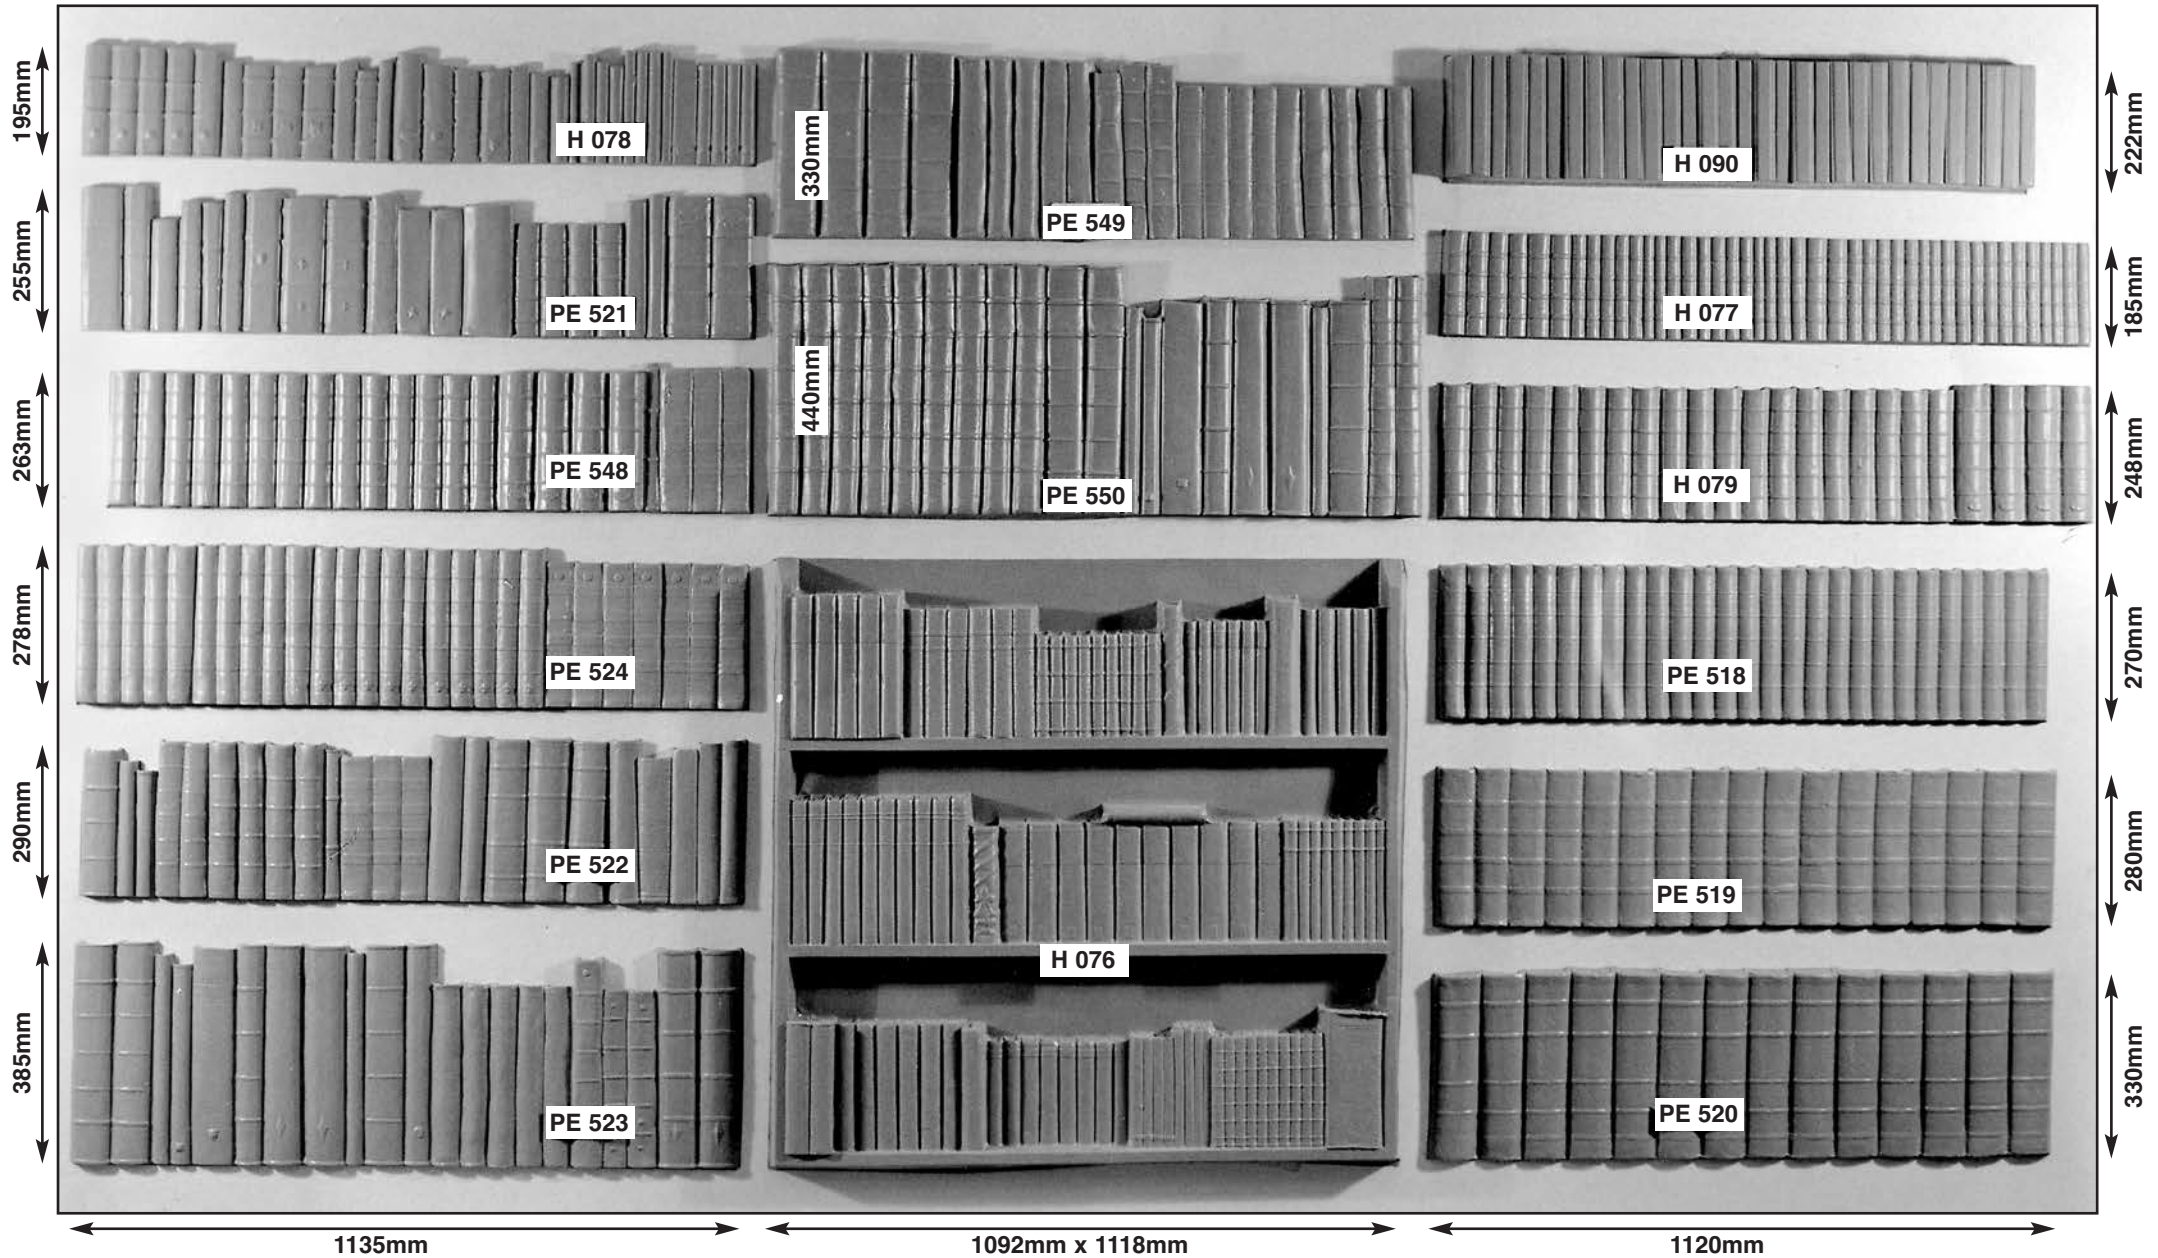

# Human Figures • Book Backs

**PE 172**

**Male Figure  
Front Half Only**

Size: 580mm x 1840mm x 220mm

Figures also available in 1mm PVC white or clear As well as 1.5mm FR ABS

**PD 156**

**Male Figure  
Front Half Only**

Size: 580mm x 1800mm x 175mm

**Lever Arch Files**

Standard designs made in vac formed plastic 0.5mm P.V.C., 1.5mm A.B.S. or G.R.P. (glassfibre) For sizes refer to price list.

Standard designs made in vac formed plastic 0.5mm P.V.C., 1.5mm A.B.S. or G.R.P. (glassfibre) For sizes refer to price list.