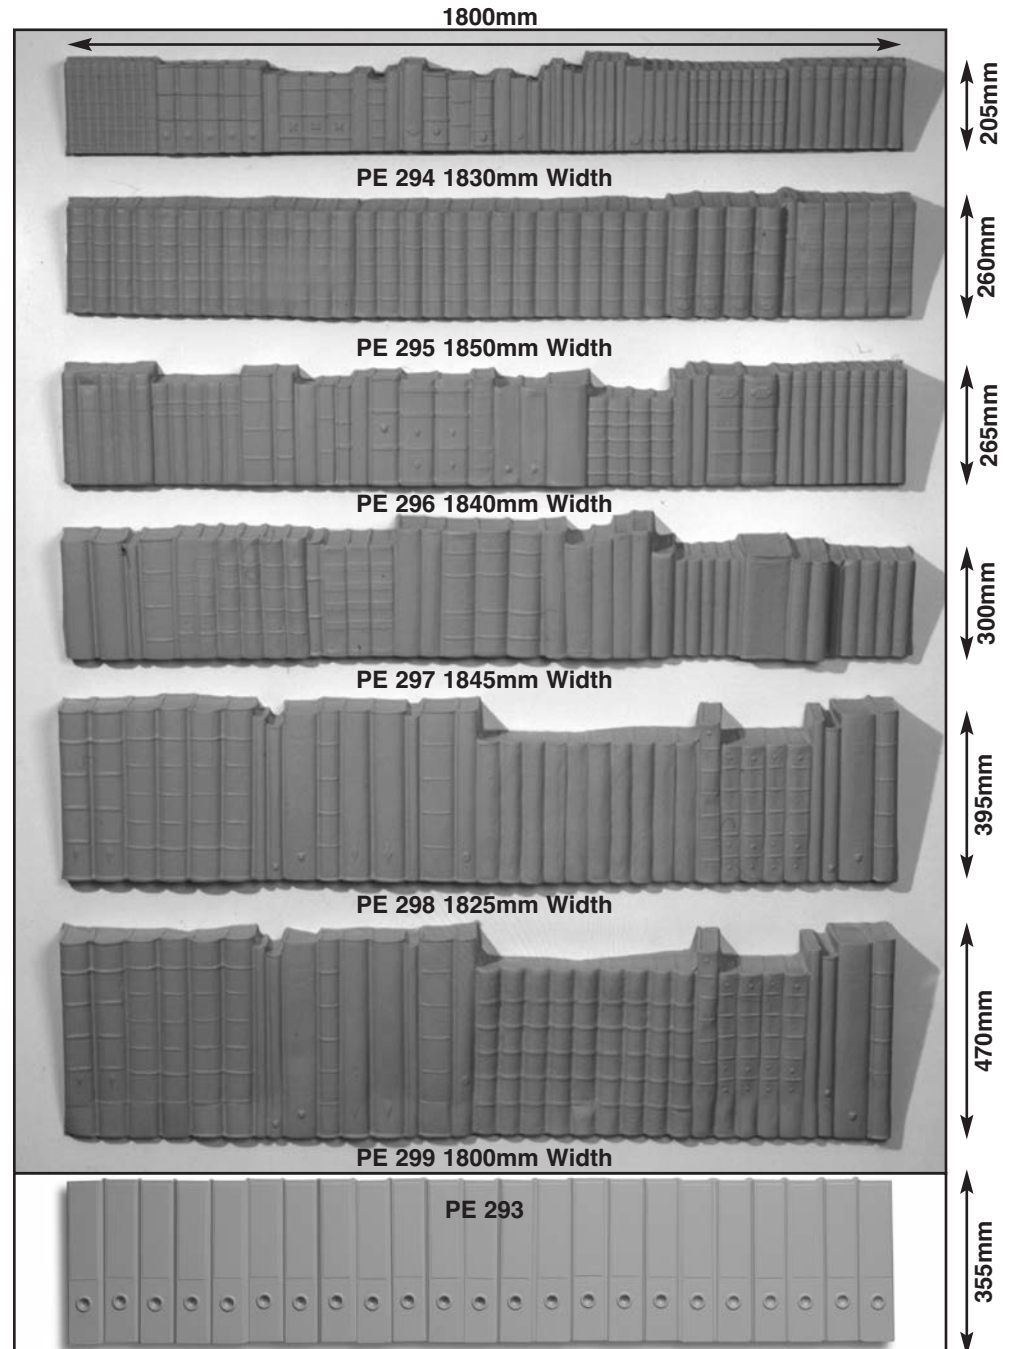

# Human Figures • Book Backs

**PE 172**

**Male Figure  
Front Half Only**

Size: 580mm x 1840mm x 220mm

Figures also available in 1mm PVC white or clear As well as 1.5mm FR ABS

**PD 156**

**Male Figure  
Front Half Only**

Size: 580mm x 1800mm x 175mm

**Lever Arch Files**

Standard designs made in vac formed plastic 0.5mm P.V.C., 1.5mm A.B.S. or G.R.P. (glassfibre) For sizes refer to price list.

Standard designs made in vac formed plastic 0.5mm P.V.C., 1.5mm A.B.S. or G.R.P. (glassfibre) For sizes refer to price list.