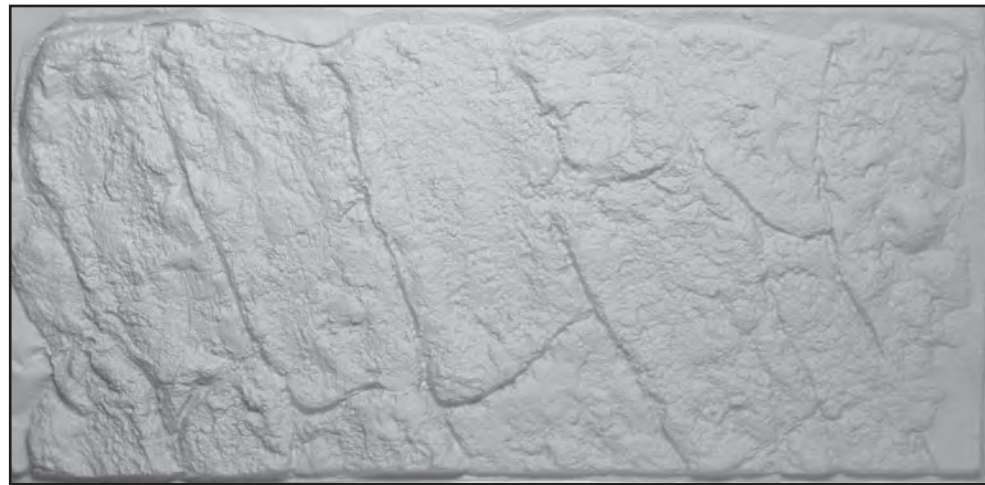

Rock Walls

S 91

Random Rock Face
Panel size: 1980mm x 1070mm x 120mm

S 97

Slab Stone Wall
Panel size: 2310mm x 1070mm x 50mm

PD126

Rock Face
Panel Size 2375mm x 1180mm x 80mm

PD 184

Rock Face
Panel size: 2310mm x 1080mm x 50mm

Standard designs made in vac formed plastic 0.5mm P.V.C., 1.5mm A.B.S. or G.R.P. (glassfibre)
High Strength Plaster backed with hessian scrim for use in pubs and themed areas also available